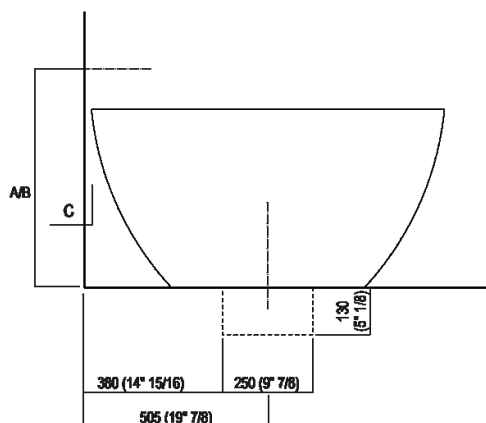

Height:	49 cm	19" 1/4 inches
Length:	180.9 cm	71" 1/4 inches
Weight:	115 kg	254 lbs
Depth:	97.2 cm	38" 1/4 inches
Capacity:	320 l	84 gal
Packaging:	111 x 193 x 68 cm	43" 6/8 x 76" x 26" 6/8 inches
Total weight:	163 kg	360 lbs

Main dimensions

Dimensions for recess

Dimensions for freestanding spouts

	A	B	C	D	E	F
FEZ2 (EFEZ026, .MET885)	90 (3'35/64)	200 (7'7/8)	555 (21'27/32)	680 (26'49/64)	740 (29'9/64)	797 (31'3/8)
(EFEZ028)	135 (5'5/16)	210 (8'17/64)	565 (22'1/4)	690 (27'11/64)	750 (29'17/32)	890 (35'3/64)
LIMÓN (ELIM425)	135 (5'5/16)	210 (8'17/64)	565 (22'1/4)	690 (27'11/64)	750 (29'17/32)	890 (35'3/64)
MEMORY (EMEM325)	135 (5'5/16)	210 (8'17/64)	565 (22'1/4)	690 (27'11/64)	750 (29'17/32)	890 (35'3/64)
MEMORY MIX (EMIX425)	135 (5'5/16)	210 (8'17/64)	565 (22'1/4)	690 (27'11/64)	750 (29'17/32)	890 (35'3/64)
LIMÓN / MEMORY / MEMORY MIX (EMEM327)	90 (3'35/64)	200 (7'7/8)	555 (21'27/32)	680 (26'49/64)	740 (29'9/64)	890 (35'3/64)
SQUARE (ERUB1112, ERUB1115)	90 (3'35/64)	200 (7'7/8)	555 (21'27/32)	680 (26'49/64)	740 (29'9/64)	890 (35'3/64)
SEN (ESEN0911, ESEN0977)	90 (3'35/64)	140 (5'33/64)	500 (19' 11/16)	620 (24'13/32)	680 (26'49/64)	830 (32'43/64)

Dimensions for wall mounted taps

	A*	B**	C
FEZ 2 (EFEZ027)	590 (23 ¹ / ₄)	-	80 (3 ⁵ / ₃₂)
LIMÓN (ELIM433)	590 (23 ¹ / ₄)	-	80 (3 ⁵ / ₃₂)
MEMORY (EMEM324, EMEM343)	590 (23 ¹ / ₄)	-	80 (3 ⁵ / ₃₂)
(EMEM342)	590 (23 ¹ / ₄)	-	50 (1 ³¹ / ₃₂)
MEMORY MIX (EMIX437)	590 (23 ¹ / ₄)	-	50 (1 ³¹ / ₃₂)
SQUARE (ERUB1117)	-	590 (23 ¹ / ₄)	50 (1 ³¹ / ₃₂)
(ERUB1118)	-	590 (23 ¹ / ₄)	80 (3 ⁵ / ₃₂)
SEN (ESEN0912V)	-	590 (23 ¹ / ₄)	50 (1 ³¹ / ₃₂)

* inserzo gruppo / axial distance for tap
 ** filo inferiore gruppo / Tap's lower edge

Dimensions for tap support

Note

**La vasca deve essere installata su un pavimento perfettamente piano.
The bathtub must be positioned on a flat floor surface.**