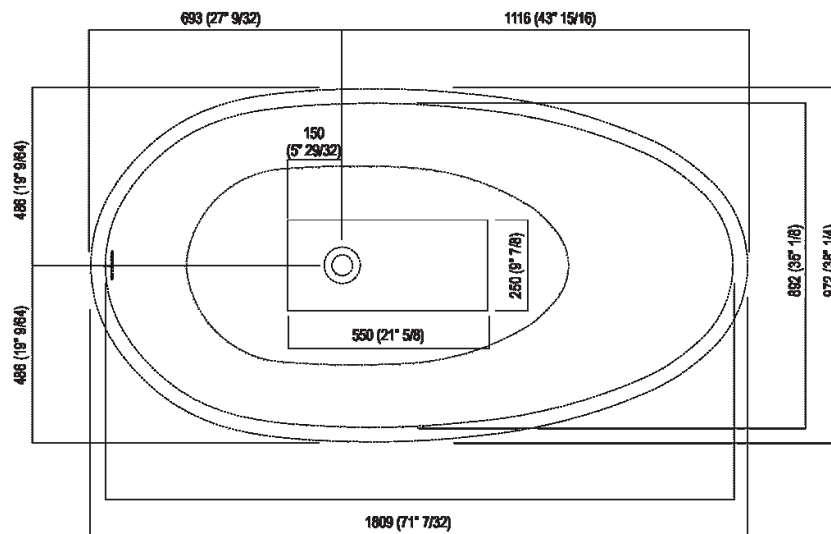

Height:	49 cm	19" 1/4 inches
Length:	180.9 cm	71" 1/4 inches
Weight:	115 kg	254 lbs
Depth:	97.2 cm	38" 1/4 inches
Capacity:	320 l	84 gal
Packaging:	111 x 193 x 68 cm	43" 6/8 x 76" x 26" 6/8 inches
Total weight:	163 kg	360 lbs

Main dimensions

Dimensions for recess

Dimensions for freestanding spouts

	A	B	C	D	E	F
FEZ2 (EFEZ026, .MET885)	90 (3'35/64)	200 (7'7/8)	555 (21'27/32)	680 (26'49/64)	740 (29'9/64)	797 (31'3/8)
(EFEZ028)	135 (5'5/16)	210 (8'17/64)	565 (22'1/4)	690 (27'11/64)	750 (29'17/32)	890 (35'3/64)
LIMÓN (ELIM425)	135 (5'5/16)	210 (8'17/64)	565 (22'1/4)	690 (27'11/64)	750 (29'17/32)	890 (35'3/64)
MEMORY (EMEM325)	135 (5'5/16)	210 (8'17/64)	565 (22'1/4)	690 (27'11/64)	750 (29'17/32)	890 (35'3/64)
MEMORY MIX (EMIX425)	135 (5'5/16)	210 (8'17/64)	565 (22'1/4)	690 (27'11/64)	750 (29'17/32)	890 (35'3/64)
LIMÓN / MEMORY / MEMORY MIX (EMEM327)	90 (3'35/64)	200 (7'7/8)	555 (21'27/32)	680 (26'49/64)	740 (29'9/64)	890 (35'3/64)
SQUARE (ERUB1112, ERUB1115)	90 (3'35/64)	200 (7'7/8)	555 (21'27/32)	680 (26'49/64)	740 (29'9/64)	890 (35'3/64)
SEN (ESEN0911, ESEN0977)	90 (3'35/64)	140 (5'33/64)	500 (19' 11/16)	620 (24'13/32)	680 (26'49/64)	830 (32'43/64)

Dimensions for wall mounted taps

	A*	B**	C
FEZ 2 (EFEZ027)	590 (23 ¹ / ₄)	-	80 (3 ⁵ / ₃₂)
LIMÓN (ELIM433)	590 (23 ¹ / ₄)	-	80 (3 ⁵ / ₃₂)
MEMORY (EMEM324, EMEM343)	590 (23 ¹ / ₄)	-	80 (3 ⁵ / ₃₂)
(EMEM342)	590 (23 ¹ / ₄)	-	50 (1 ³¹ / ₃₂)
MEMORY MIX (EMIX437)	590 (23 ¹ / ₄)	-	50 (1 ³¹ / ₃₂)
SQUARE (ERUB1117)	-	590 (23 ¹ / ₄)	50 (1 ³¹ / ₃₂)
(ERUB1118)	-	590 (23 ¹ / ₄)	80 (3 ⁵ / ₃₂)
SEN (ESEN0912V)	-	590 (23 ¹ / ₄)	50 (1 ³¹ / ₃₂)

* inserzo gruppo / axial distance for tap
 ** filo inferiore gruppo / Tap's lower edge

Dimensions for tap support

Note

**La vasca deve essere installata su un pavimento perfettamente piano.
The bathtub must be positioned on a flat floor surface.**