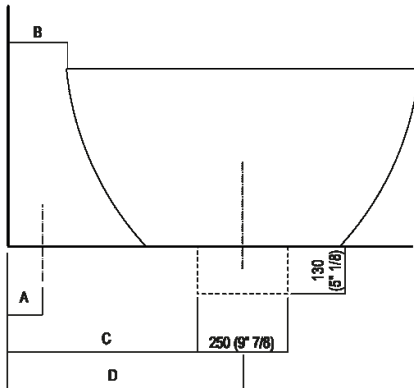

Height:	49 cm	19" 1/4 inches
Length:	180.9 cm	71" 1/4 inches
Weight:	115 kg	254 lbs
Depth:	97.2 cm	38" 1/4 inches
Capacity:	320 l	84 gal
Packaging:	111 x 193 x 68 cm	43" 6/8 x 76" x 26" 6/8 inches
Total weight:	163 kg	360 lbs

Main dimensions

Dimensions for recess

Dimensions for freestanding spouts

	A	B	C	D	E	F
FEZ2 (EFEZ026, .MET885)	90 (3'35/64)	200 (7'7/8)	555 (21'27/32)	680 (26'49/64)	740 (29'9/64)	797 (31'3/8)
(EFEZ028)	135 (5'5/16)	210 (8'17/64)	565 (22'1/4)	690 (27'11/64)	750 (29'17/32)	890 (35'3/64)
LIMÓN (ELIM425)	135 (5'5/16)	210 (8'17/64)	565 (22'1/4)	690 (27'11/64)	750 (29'17/32)	890 (35'3/64)
MEMORY (EMEM325)	135 (5'5/16)	210 (8'17/64)	565 (22'1/4)	690 (27'11/64)	750 (29'17/32)	890 (35'3/64)
MEMORY MIX (EMIX425)	135 (5'5/16)	210 (8'17/64)	565 (22'1/4)	690 (27'11/64)	750 (29'17/32)	890 (35'3/64)
LIMÓN / MEMORY / MEMORY MIX (EMEM327)	90 (3'35/64)	200 (7'7/8)	555 (21'27/32)	680 (26'49/64)	740 (29'9/64)	890 (35'3/64)
SQUARE (ERUB1112, ERUB1115)	90 (3'35/64)	200 (7'7/8)	555 (21'27/32)	680 (26'49/64)	740 (29'9/64)	890 (35'3/64)
SEN (ESEN0911, ESEN0977)	90 (3'35/64)	140 (5'33/64)	500 (19' 11/16)	620 (24'13/32)	680 (26'49/64)	830 (32'43/64)

Dimensions for wall mounted taps

	A*	B**	C
FEZ 2 (EFEZ027)	590 (23 ¹ / ₄)	-	80 (3 ⁵ / ₃₂)
LIMÓN (ELIM433)	590 (23 ¹ / ₄)	-	80 (3 ⁵ / ₃₂)
MEMORY (EMEM324, EMEM343)	590 (23 ¹ / ₄)	-	80 (3 ⁵ / ₃₂)
(EMEM342)	590 (23 ¹ / ₄)	-	50 (1 ³¹ / ₃₂)
MEMORY MIX (EMIX437)	590 (23 ¹ / ₄)	-	50 (1 ³¹ / ₃₂)
SQUARE (ERUB1117)	-	590 (23 ¹ / ₄)	50 (1 ³¹ / ₃₂)
(ERUB1118)	-	590 (23 ¹ / ₄)	80 (3 ⁵ / ₃₂)
SEN (ESEN0912V)	-	590 (23 ¹ / ₄)	50 (1 ³¹ / ₃₂)

* inserzo gruppo / axial distance for tap
 ** filo inferiore gruppo / Tap's lower edge

Dimensions for tap support

Note

**La vasca deve essere installata su un pavimento perfettamente piano.
The bathtub must be positioned on a flat floor surface.**