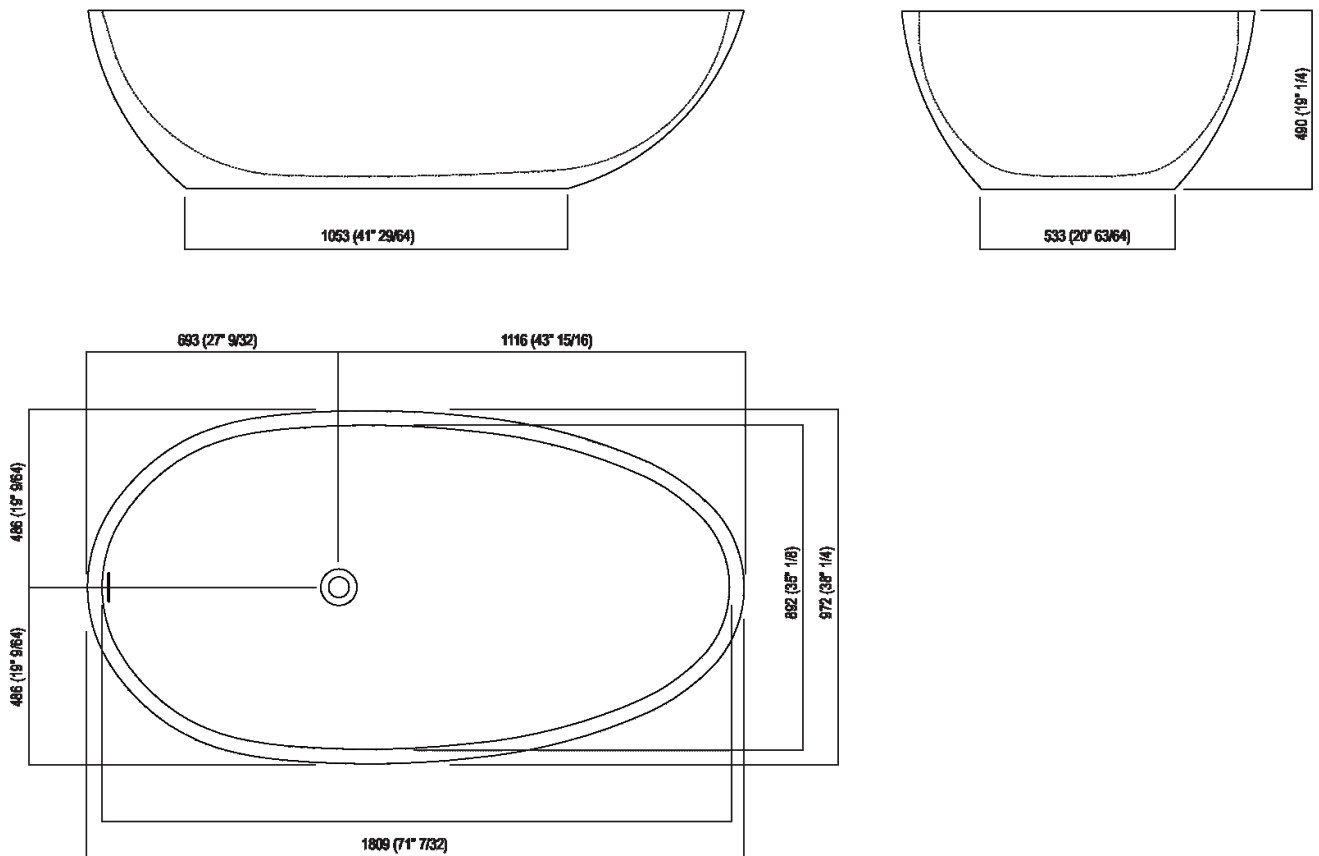

Bathtub
 AVAS0916_

Benedini Associati, 2005

Deep free-standing bathtub in Cristalplant®
 biobased.

Finishes

-  White
-  White/dark grey
-  White/light grey

Materials

-  Cristalplant® biobased

Oval bathtub made from white Cristalplant® biobased or two colourd (exterior in dark grey RAL7021 or light grey RAL 7044); with overflow, without tap holes. Taps can be wall or floor mounted. The bathtub must be fitted with waste trap .MET0477 or .MET0477C (.MET0434 or .MET0477C for display tubs). The two-coloured model can be made in colours chosen by the client with a surcharge of 15% on the price of the two-coloured finish. For an easier installation of the bathtubs we recommend to use the template for the positioning of the waste trap AKITPZVAS.

Height:	49 cm	19" 1/4 inches
Length:	180.9 cm	71" 1/4 inches
Weight:	115 kg	254 lbs
Depth:	97.2 cm	38" 1/4 inches
Capacity:	320 l	84 gal
Packaging:	111 x 193 x 68 cm	43" 6/8 x 76" x 26" 6/8 inches
Total weight:	163 kg	360 lbs

Main dimensions

Dimensions for recess

Dimensions for freestanding spouts

	A	B	C	D	E	F
FEZ2 (EFEZ026, .MET885)	90 (3'35/64)	200 (7'7/8)	555 (21'27/32)	680 (26'49/64)	740 (29'9/64)	797 (31'3/8)
(EFEZ028)	135 (5'5/16)	210 (8'17/64)	565 (22'1/4)	690 (27'11/64)	750 (29'17/32)	890 (35'3/64)
LIMÓN (ELIM425)	135 (5'5/16)	210 (8'17/64)	565 (22'1/4)	690 (27'11/64)	750 (29'17/32)	890 (35'3/64)
MEMORY (EMEM325)	135 (5'5/16)	210 (8'17/64)	565 (22'1/4)	690 (27'11/64)	750 (29'17/32)	890 (35'3/64)
MEMORY MIX (EMIX425)	135 (5'5/16)	210 (8'17/64)	565 (22'1/4)	690 (27'11/64)	750 (29'17/32)	890 (35'3/64)
LIMÓN / MEMORY / MEMORY MIX (EMEM327)	90 (3'35/64)	200 (7'7/8)	555 (21'27/32)	680 (26'49/64)	740 (29'9/64)	890 (35'3/64)
SQUARE (ERUB1112, ERUB1115)	90 (3'35/64)	200 (7'7/8)	555 (21'27/32)	680 (26'49/64)	740 (29'9/64)	890 (35'3/64)
SEN (ESEN0911, ESEN0977)	90 (3'35/64)	140 (5'33/64)	500 (19' 11/16)	620 (24'13/32)	680 (26'49/64)	830 (32'43/64)