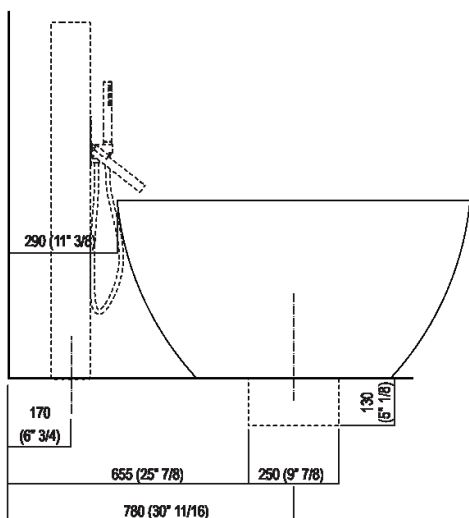

Height:	49 cm	19" 1/4 inches
Length:	180.9 cm	71" 1/4 inches
Weight:	115 kg	254 lbs
Depth:	97.2 cm	38" 1/4 inches
Capacity:	320 l	84 gal
Packaging:	111 x 193 x 68 cm	43" 6/8 x 76" x 26" 6/8 inches
Total weight:	163 kg	360 lbs

Main dimensions

Dimensions for recess

Dimensions for freestanding spouts

	A	B	C	D	E	F
FEZ2 (EFEZ026, .MET885)	90 (3'35/64)	200 (7'7/8)	555 (21'27/32)	680 (26'49/64)	740 (29'9/64)	797 (31'3/8)
(EFEZ028)	135 (5'5/16)	210 (8'17/64)	565 (22'1/4)	690 (27'11/64)	750 (29'17/32)	890 (35'3/64)
LIMÓN (ELIM425)	135 (5'5/16)	210 (8'17/64)	565 (22'1/4)	690 (27'11/64)	750 (29'17/32)	890 (35'3/64)
MEMORY (EMEM325)	135 (5'5/16)	210 (8'17/64)	565 (22'1/4)	690 (27'11/64)	750 (29'17/32)	890 (35'3/64)
MEMORY MIX (EMIX425)	135 (5'5/16)	210 (8'17/64)	565 (22'1/4)	690 (27'11/64)	750 (29'17/32)	890 (35'3/64)
LIMÓN / MEMORY / MEMORY MIX (EMEM327)	90 (3'35/64)	200 (7'7/8)	555 (21'27/32)	680 (26'49/64)	740 (29'9/64)	890 (35'3/64)
SQUARE (ERUB1112, ERUB1115)	90 (3'35/64)	200 (7'7/8)	555 (21'27/32)	680 (26'49/64)	740 (29'9/64)	890 (35'3/64)
SEN (ESEN0911, ESEN0977)	90 (3'35/64)	140 (5'33/64)	500 (19' 11/16)	620 (24'13/32)	680 (26'49/64)	830 (32'43/64)

Dimensions for wall mounted taps

	A*	B**	C
FEZ 2 (EFEZ027)	590 (23 ¹ / ₄)	-	80 (3 ⁵ / ₃₂)
LIMÓN (ELIM433)	590 (23 ¹ / ₄)	-	80 (3 ⁵ / ₃₂)
MEMORY (EMEM324, EMEM343)	590 (23 ¹ / ₄)	-	80 (3 ⁵ / ₃₂)
(EMEM342)	590 (23 ¹ / ₄)	-	50 (1 ³¹ / ₃₂)
MEMORY MIX (EMIX437)	590 (23 ¹ / ₄)	-	50 (1 ³¹ / ₃₂)
SQUARE (ERUB1117)	-	590 (23 ¹ / ₄)	50 (1 ³¹ / ₃₂)
(ERUB1118)	-	590 (23 ¹ / ₄)	80 (3 ⁵ / ₃₂)
SEN (ESEN0912V)	-	590 (23 ¹ / ₄)	50 (1 ³¹ / ₃₂)

* inserzo gruppo / axial distance for tap
 ** filo inferiore gruppo / Tap's lower edge

Dimensions for tap support

Note

**La vasca deve essere installata su un pavimento perfettamente piano.
The bathtub must be positioned on a flat floor surface.**