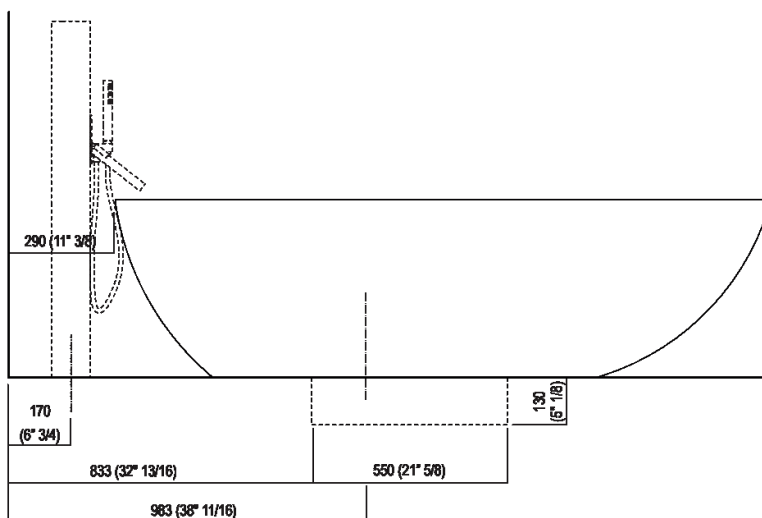

Height:	49 cm	19" 1/4 inches
Length:	180.9 cm	71" 1/4 inches
Weight:	115 kg	254 lbs
Depth:	97.2 cm	38" 1/4 inches
Capacity:	320 l	84 gal
Packaging:	111 x 193 x 68 cm	43" 6/8 x 76" x 26" 6/8 inches
Total weight:	163 kg	360 lbs

Main dimensions

Dimensions for recess

Dimensions for freestanding spouts

	A	B	C	D	E	F
FEZ2 (EFEZ026, .MET885)	90 (3'35/64)	200 (7'7/8)	555 (21'27/32)	680 (26'49/64)	740 (29'9/64)	797 (31'3/8)
(EFEZ028)	135 (5'5/16)	210 (8'17/64)	565 (22'1/4)	690 (27'11/64)	750 (29'17/32)	890 (35'3/64)
LIMÓN (ELIM425)	135 (5'5/16)	210 (8'17/64)	565 (22'1/4)	690 (27'11/64)	750 (29'17/32)	890 (35'3/64)
MEMORY (EMEM325)	135 (5'5/16)	210 (8'17/64)	565 (22'1/4)	690 (27'11/64)	750 (29'17/32)	890 (35'3/64)
MEMORY MIX (EMIX425)	135 (5'5/16)	210 (8'17/64)	565 (22'1/4)	690 (27'11/64)	750 (29'17/32)	890 (35'3/64)
LIMÓN / MEMORY / MEMORY MIX (EMEM327)	90 (3'35/64)	200 (7'7/8)	555 (21'27/32)	680 (26'49/64)	740 (29'9/64)	890 (35'3/64)
SQUARE (ERUB1112, ERUB1115)	90 (3'35/64)	200 (7'7/8)	555 (21'27/32)	680 (26'49/64)	740 (29'9/64)	890 (35'3/64)
SEN (ESEN0911, ESEN0977)	90 (3'35/64)	140 (5'33/64)	500 (19' 11/16)	620 (24'13/32)	680 (26'49/64)	830 (32'43/64)

Dimensions for wall mounted taps

	A*	B**	C
FEZ 2 (EFEZ027)	590 (23 ¹ / ₄)	-	80 (3 ⁵ / ₃₂)
LIMÓN (ELIM433)	590 (23 ¹ / ₄)	-	80 (3 ⁵ / ₃₂)
MEMORY (EMEM324, EMEM343)	590 (23 ¹ / ₄)	-	80 (3 ⁵ / ₃₂)
(EMEM342)	590 (23 ¹ / ₄)	-	50 (1 ³¹ / ₃₂)
MEMORY MIX (EMIX437)	590 (23 ¹ / ₄)	-	50 (1 ³¹ / ₃₂)
SQUARE (ERUB1117)	-	590 (23 ¹ / ₄)	50 (1 ³¹ / ₃₂)
(ERUB1118)	-	590 (23 ¹ / ₄)	80 (3 ⁵ / ₃₂)
SEN (ESEN0912V)	-	590 (23 ¹ / ₄)	50 (1 ³¹ / ₃₂)

* inserzo gruppo / axial distance for tap
 ** filo inferiore gruppo / Tap's lower edge

Dimensions for tap support

Note

**La vasca deve essere installata su un pavimento perfettamente piano.
The bathtub must be positioned on a flat floor surface.**