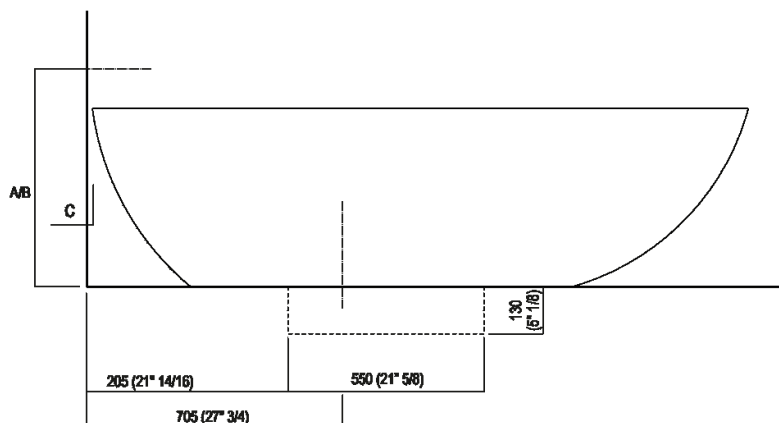

Height:	49 cm	19" 1/4 inches
Length:	180.9 cm	71" 1/4 inches
Weight:	115 kg	254 lbs
Depth:	97.2 cm	38" 1/4 inches
Capacity:	320 l	84 gal
Packaging:	111 x 193 x 68 cm	43" 6/8 x 76" x 26" 6/8 inches
Total weight:	163 kg	360 lbs

Main dimensions

Dimensions for recess

Dimensions for freestanding spouts

	A	B	C	D	E	F
FEZ2 (EFEZ026, .MET885)	90 (3'35/64)	200 (7'7/8)	555 (21'27/32)	680 (26'49/64)	740 (29'9/64)	797 (31'3/8)
(EFEZ028)	135 (5'5/16)	210 (8'17/64)	565 (22'1/4)	690 (27'11/64)	750 (29'17/32)	890 (35'3/64)
LIMÓN (ELIM425)	135 (5'5/16)	210 (8'17/64)	565 (22'1/4)	690 (27'11/64)	750 (29'17/32)	890 (35'3/64)
MEMORY (EMEM325)	135 (5'5/16)	210 (8'17/64)	565 (22'1/4)	690 (27'11/64)	750 (29'17/32)	890 (35'3/64)
MEMORY MIX (EMIX425)	135 (5'5/16)	210 (8'17/64)	565 (22'1/4)	690 (27'11/64)	750 (29'17/32)	890 (35'3/64)
LIMÓN / MEMORY / MEMORY MIX (EMEM327)	90 (3'35/64)	200 (7'7/8)	555 (21'27/32)	680 (26'49/64)	740 (29'9/64)	890 (35'3/64)
SQUARE (ERUB1112, ERUB1115)	90 (3'35/64)	200 (7'7/8)	555 (21'27/32)	680 (26'49/64)	740 (29'9/64)	890 (35'3/64)
SEN (ESEN0911, ESEN0977)	90 (3'35/64)	140 (5'33/64)	500 (19' 11/16)	620 (24'13/32)	680 (26'49/64)	830 (32'43/64)

Dimensions for wall mounted taps

	A*	B**	C
FEZ 2 (EFEZ027)	590 (23 ¹ / ₄)	-	80 (3 ⁵ / ₃₂)
LIMÓN (ELIM433)	590 (23 ¹ / ₄)	-	80 (3 ⁵ / ₃₂)
MEMORY (EMEM324, EMEM343)	590 (23 ¹ / ₄)	-	80 (3 ⁵ / ₃₂)
(EMEM342)	590 (23 ¹ / ₄)	-	50 (1 ³¹ / ₃₂)
MEMORY MIX (EMIX437)	590 (23 ¹ / ₄)	-	50 (1 ³¹ / ₃₂)
SQUARE (ERUB1117)	-	590 (23 ¹ / ₄)	50 (1 ³¹ / ₃₂)
(ERUB1118)	-	590 (23 ¹ / ₄)	80 (3 ⁵ / ₃₂)
SEN (ESEN0912V)	-	590 (23 ¹ / ₄)	50 (1 ³¹ / ₃₂)

* inserzo gruppo / axial distance for tap
 ** filo inferiore gruppo / Tap's lower edge

Dimensions for tap support

Note

**La vasca deve essere installata su un pavimento perfettamente piano.
The bathtub must be positioned on a flat floor surface.**