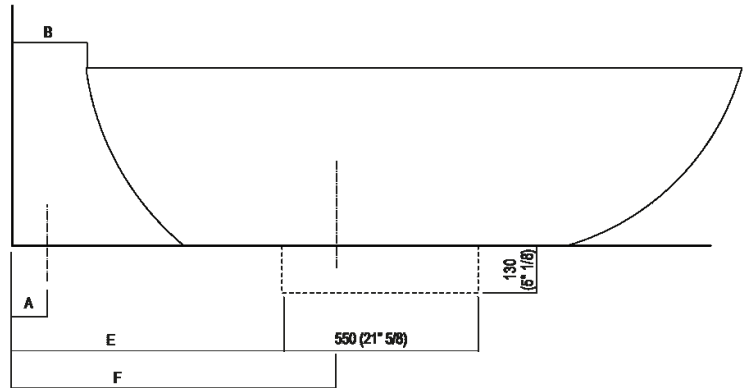

Height:	49 cm	19" 1/4 inches
Length:	180.9 cm	71" 1/4 inches
Weight:	115 kg	254 lbs
Depth:	97.2 cm	38" 1/4 inches
Capacity:	320 l	84 gal
Packaging:	111 x 193 x 68 cm	43" 6/8 x 76" x 26" 6/8 inches
Total weight:	163 kg	360 lbs

Main dimensions

Dimensions for recess

Dimensions for freestanding spouts

	A	B	C	D	E	F
FEZ2 (EFEZ026, .MET885)	90 (3'35/64)	200 (7'7/8)	555 (21'27/32)	680 (26'49/64)	740 (29'9/64)	797 (31'3/8)
(EFEZ028)	135 (5'5/16)	210 (8'17/64)	565 (22'1/4)	690 (27'11/64)	750 (29'17/32)	890 (35'3/64)
LIMÓN (ELIM425)	135 (5'5/16)	210 (8'17/64)	565 (22'1/4)	690 (27'11/64)	750 (29'17/32)	890 (35'3/64)
MEMORY (EMEM325)	135 (5'5/16)	210 (8'17/64)	565 (22'1/4)	690 (27'11/64)	750 (29'17/32)	890 (35'3/64)
MEMORY MIX (EMIX425)	135 (5'5/16)	210 (8'17/64)	565 (22'1/4)	690 (27'11/64)	750 (29'17/32)	890 (35'3/64)
LIMÓN / MEMORY / MEMORY MIX (EMEM327)	90 (3'35/64)	200 (7'7/8)	555 (21'27/32)	680 (26'49/64)	740 (29'9/64)	890 (35'3/64)
SQUARE (ERUB1112, ERUB1115)	90 (3'35/64)	200 (7'7/8)	555 (21'27/32)	680 (26'49/64)	740 (29'9/64)	890 (35'3/64)
SEN (ESEN0911, ESEN0977)	90 (3'35/64)	140 (5'33/64)	500 (19' 11/16)	620 (24'13/32)	680 (26'49/64)	830 (32'43/64)

Dimensions for wall mounted taps

	A*	B**	C
FEZ 2 (EFEZ027)	590 (23 ¹ / ₄)	-	80 (3 ⁵ / ₃₂)
LIMÓN (ELIM433)	590 (23 ¹ / ₄)	-	80 (3 ⁵ / ₃₂)
MEMORY (EMEM324, EMEM343)	590 (23 ¹ / ₄)	-	80 (3 ⁵ / ₃₂)
(EMEM342)	590 (23 ¹ / ₄)	-	50 (1 ³¹ / ₃₂)
MEMORY MIX (EMIX437)	590 (23 ¹ / ₄)	-	50 (1 ³¹ / ₃₂)
SQUARE (ERUB1117)	-	590 (23 ¹ / ₄)	50 (1 ³¹ / ₃₂)
(ERUB1118)	-	590 (23 ¹ / ₄)	80 (3 ⁵ / ₃₂)
SEN (ESEN0912V)	-	590 (23 ¹ / ₄)	50 (1 ³¹ / ₃₂)

* inserzo gruppo / axial distance for tap
 ** filo inferiore gruppo / Tap's lower edge

Dimensions for tap support

Note

**La vasca deve essere installata su un pavimento perfettamente piano.
The bathtub must be positioned on a flat floor surface.**