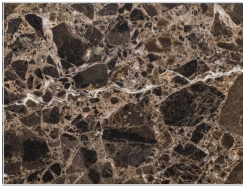

Side table with structure made of solid wood, turned, assembled and sanded completely by hand, combined with a recessed marble top.

STANDARD VERSION: EMPERADOR DARK MARBLE TOP IN POLISHED FINISH (F1)

CODE	SIZE	A1	A2	A3
BUNGALOW SMALL TABLE	W.85 x D.82 x H.45	■	■	■

AVAILABLE FINISHES:

A1: walnut without knots

A2: oak without knots

A3: oak without knots finish: whitened, mystic black, neutro

FEASIBILITY TOP IN OTHER MARBLE TYPES

F1	■
F2	■

AVAILABLE FINISHES:

F1: emperador dark marble, verde alpi marble,

N.B.: sahara noir stoneware and dektion: availability upon request

F2: calacatta marble

BUNGALOW SIDE TABLE | AVAILABLE FINISHES

WOOD

A1

walnut without knots

A2

oak without knots

A3

oak without knots finish:
whitened

oak without knots finish:
mystic black

oak without knots finish:
neutro

OTHER MATERIALS

F1

emperador dark marble

verde alpi marble