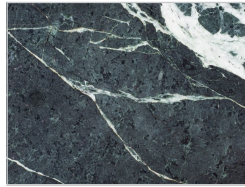

Side table with structure made of solid wood, turned, assembled and sanded completely by hand, combined with a recessed marble top.

STANDARD VERSION: EMPERADOR DARK MARBLE TOP IN POLISHED FINISH (F1)

CODE	SIZE	A1	A2	A3
BUNGALOW SMALL TABLE	W.85 x D.82 x H.45	■	■	■

AVAILABLE FINISHES:

A1: walnut without knots

A2: oak without knots

A3: oak without knots finish: whitened, mystic black, neutro

FEASIBILITY TOP IN OTHER MARBLE TYPES

F1	■
F2	■

AVAILABLE FINISHES:

F1: emperador dark marble, verde alpi marble,

N.B.: sahara noir stoneware and dektion: availability upon request

F2: calacatta marble

BUNGALOW SIDE TABLE | AVAILABLE FINISHES

WOOD

A1

walnut without knots

A2

oak without knots

A3

oak without knots finish:
whitened

oak without knots finish:
mystic black

oak without knots finish:
neutro

OTHER MATERIALS

F1

emperador dark marble

verde alpi marble