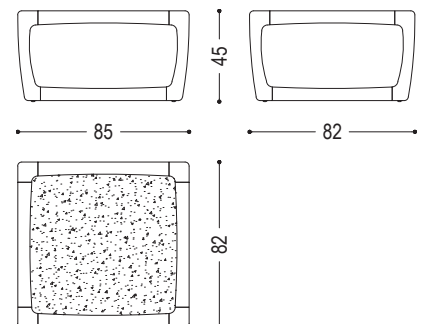

Side table with structure made of solid wood, turned, assembled and sanded completely by hand, combined with a recessed marble top.

STANDARD VERSION: EMPERADOR DARK MARBLE TOP IN POLISHED FINISH (F1)

CODE	SIZE	A1	A2	A3
BUNGALOW SMALL TABLE	W.85 x D.82 x H.45	■	■	■

AVAILABLE FINISHES:

A1: walnut without knots

A2: oak without knots

A3: oak without knots finish: whitened, mystic black, neutro

FEASIBILITY TOP IN OTHER MARBLE TYPES

F1	■
F2	■

AVAILABLE FINISHES:

F1: emperador dark marble, verde alpi marble,

N.B.: sahara noir stoneware and dektion: availability upon request

F2: calacatta marble