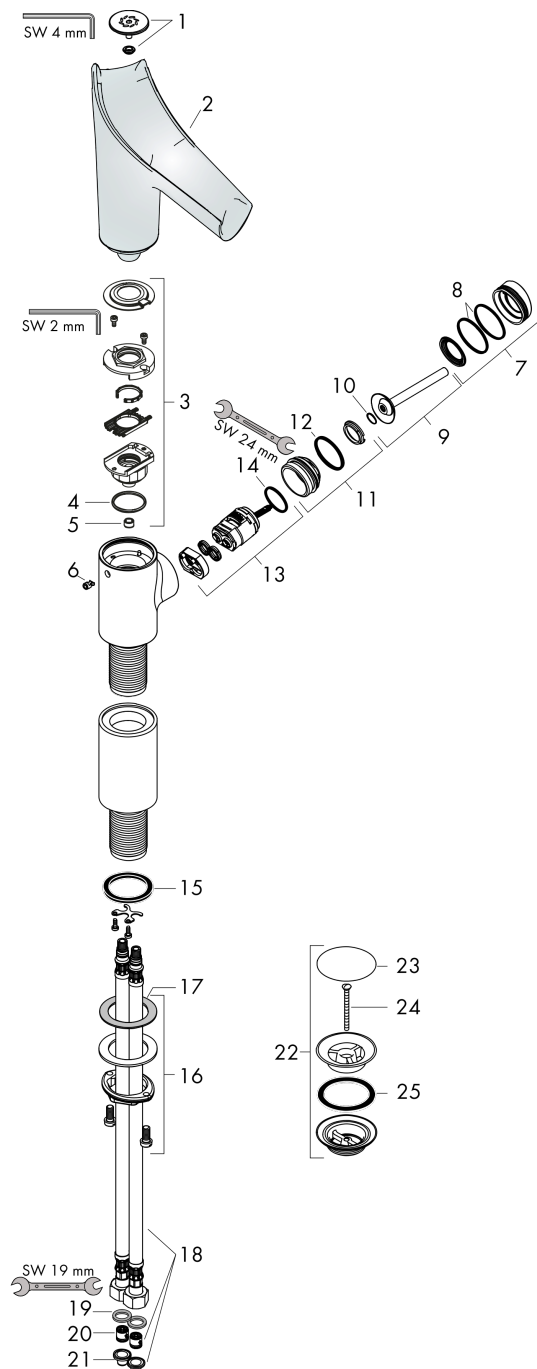

AXOR Starck V
Single lever basin mixer 220 with glass spout for wash bowls with waste set
 Surfaces: **Chrome** Article Number: **12114000**

product features

- consists of: single lever basin mixer, waste set
- ComfortZone 220
- projection: 125 mm
- swivel range adjustable in 3 steps 95°, 120° or 360°
- spray type: laminar spray
- EasyClick connection between body and spout with SafetyStop-function
- Spout is dishwasher safe
- material spout: crystal glass
- maximum flow rate at 3 bar: 4 l/min
- joystick ceramic cartridge
- non-closing waste set
- connection type: G 3/8 connections
- connection dimension: DN15
- handle can be positioned on the right or left
- not recommended for the public and semi-public area

Exploded Drawing

Year of production: >07/16

AXOR Starck V
Single lever basin mixer 220 with glass spout for wash bowls with waste set
 Surfaces: **Chrome** Article Number: **12114000**

Spare part list

Year of production: >07/16

Pos.		Article Number	Price	PU
1	spray head cpl.	92486000	-	1
2	spout cpl.	92487000	-	1
3	service unit	92488000	-	1
4	O-ring 26x2	98147000	-	1
5	flow limiter (4 l/min)	92491000	-	1
6	pushbutton	92492000	-	1
7	escutcheon	92489000	-	1
8	O-ring 35x1,5	92114000	-	1
9	handle	92490000	-	1
10	O-ring 9x2	98119000	-	1
11	nut	95667000	-	1
12	O-Ring 30x2	98186000	-	1
13	cartridge, assy	96339000	-	1
14	O-ring 21,95x1,78	95169000	-	1
15	flat seal	98749000	-	1
16	fixing set (Ø 32)	13961000	-	1
17	lever collar	97548000	-	1
18	connection hose 450 mm M8x0,75 G3/8	98809000	-	1
19	sealing set	95581000	-	1
20	non return valve DW 10	96456000	-	1
21	filter packing	95291000	-	1
22	waste	50001000	-	1
23	cover	97141000	-	1
24	screw	98000000	-	1
25	form ring	96361000	-	1
a	fixation extension 35 mm	13898000	-	1
b	Grease	90920000	-	1