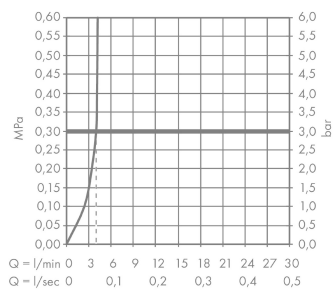

AXOR Starck V
Single lever basin mixer 220 with glass spout for wash bowls with waste set
 Surfaces: **Chrome** Article Number: **12114000**

product features

- consists of: single lever basin mixer, waste set
- ComfortZone 220
- projection: 125 mm
- swivel range adjustable in 3 steps 95°, 120° or 360°
- spray type: laminar spray
- EasyClick connection between body and spout with SafetyStop-function
- Spout is dishwasher safe
- material spout: crystal glass
- maximum flow rate at 3 bar: 4 l/min
- joystick ceramic cartridge
- non-closing waste set
- connection type: G 3/8 connections
- connection dimension: DN15
- handle can be positioned on the right or left
- not recommended for the public and semi-public area

Technology

Product image

Scale drawing

AXOR Starck V
Single lever basin mixer 220 with glass spout for wash bowls with waste set
Surfaces: **Chrome** Article Number: **12114000**

Flowchart

AXOR Starck V
Single lever basin mixer 220 with glass spout for wash bowls with waste set
 Surfaces: **Chrome** Article Number: **12114000**