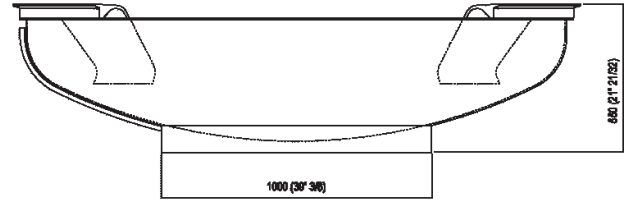

Height:	50 cm	19" 5/8 inches
Diameter:	204 cm	80" 3/8 inches
Weight:	254 kg	560 lbs
Capacity:	880 l	232 gal
Packaging:	210 x 210 x 55 cm	82" 5/8 x 82" 5/8 x 21" 5/8 inches
Total weight:	424 kg	935 lbs

Note: Approximate height, considering the piece's manual production; take into account a tolerance of mm +60/-30 (+2"3/8 / -1"1/4)

**Finishes**

-  White/dark grey
-  White

**Materials**

-  Stainless steel

Main dimensions

Dimensions for recess

Quote per rubinetteria a parete

	A*	B**	C
FEZ (EFEZ027)	620 (24*13/32)	-	80 (3*5/32)
LIMÓN (ELIM443)	620 (24*13/32)	-	80 (3*5/32)
MEMORY (EMEM324, EMEM343)	620 (24*13/32)	-	80 (3*5/32)
(EMEM342)	620 (24*13/32)	-	50 (1*31/32)
MEMORY MIX (EMIX437)	620 (24*13/32)	-	50 (1*31/32)
SQUARE (ERUB1117)	-	620 (24*13/32)	50 (1*31/32)
(ERUB1118)	-	620 (24*13/32)	80 (3*5/32)
SEN (ESEN0912V)	-	620 (24*13/32)	80 (3*5/32)

\* inserasse gruppo / axial distance for tap  
 \*\* filo inferiore gruppo / Tap's lower edge

Quote per piantane da terra

	A	B	C	D
FEZ 2 (EFEZ026, .MET885)	90 (3°35/64)	175 (6°57/64)	1075 (42°21/64)	1200 (47°1/4)
(EFEZ028)	135 (5°5/16)	210 (8°17/64)	1110 (43°45/64)	1235 (48°5/8)
LIMÓN (ELIM425)	135 (5°5/16)	210 (8°17/64)	1110 (43°45/64)	1235 (48°5/8)
MEMORY (EMEM325)	135 (5°5/16)	210 (8°17/64)	1110 (43°45/64)	1235 (48°5/8)
MEMORY MIX (EMIX425)	90 (3°35/64)	175 (6°57/64)	1075 (42°21/64)	1200 (47°1/4)
LIMÓN / MEMORY / MEMORY MIX (EMEM327)	135 (5°5/16)	210 (8°17/64)	1110 (43°45/64)	1235 (48°5/8)
SQUARE (ERUB1112, ERUB1115)	90 (3°35/64)	175 (6°57/64)	1075 (42°21/64)	1200 (47°1/4)
SEN (ESEN0911, ESEN0977)	90 (3°35/64)	130 (5°1/8)	1030 (44°31/64)	1155 (45°15/32)