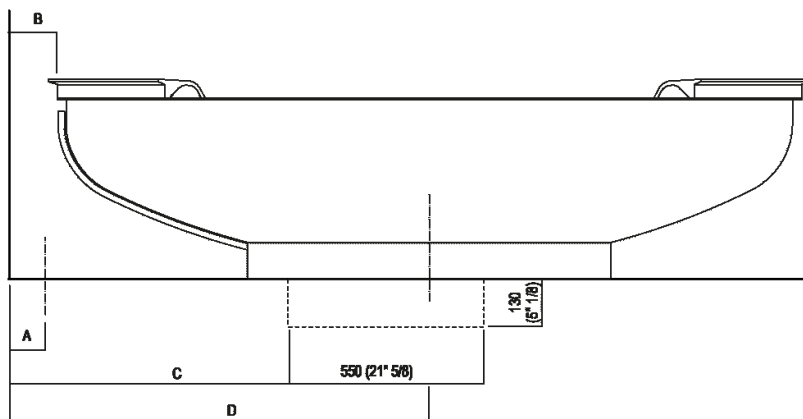

Height:	50 cm	19" 5/8 inches
Diameter:	204 cm	80" 3/8 inches
Weight:	254 kg	560 lbs
Capacity:	880 l	232 gal
Packaging:	210 x 210 x 55 cm	82" 5/8 x 82" 5/8 x 21" 5/8 inches
Total weight:	424 kg	935 lbs

Note: Approximate height, considering the piece's manual production; take into account a tolerance of mm +60/-30 (+2"3/8 / -1"1/4)

**Finishes**

-  White/dark grey
-  White

**Materials**

-  Stainless steel

Main dimensions

Dimensions for recess

Quote per rubinetteria a parete

	A*	B**	C
FEZ (EFEZ027)	620 (24*13/32)	-	80 (3*5/32)
LIMÓN (ELIM443)	620 (24*13/32)	-	80 (3*5/32)
MEMORY (EMEM324, EMEM343)	620 (24*13/32)	-	80 (3*5/32)
(EMEM342)	620 (24*13/32)	-	50 (1*31/32)
MEMORY MIX (EMIX437)	620 (24*13/32)	-	50 (1*31/32)
SQUARE (ERUB1117)	-	620 (24*13/32)	50 (1*31/32)
(ERUB1118)	-	620 (24*13/32)	80 (3*5/32)
SEN (ESEN0912V)	-	620 (24*13/32)	80 (3*5/32)

\* inserasse gruppo / axial distance for tap  
 \*\* filo inferiore gruppo / Tap's lower edge

Quote per piantane da terra

	A	B	C	D
FEZ 2 (EFEZ026, .MET885)	90 (3°35/64)	175 (6°57/64)	1075 (42°21/64)	1200 (47°1/4)
(EFEZ028)	135 (5°5/16)	210 (8°17/64)	1110 (43°45/64)	1235 (48°5/8)
LIMÓN (ELIM425)	135 (5°5/16)	210 (8°17/64)	1110 (43°45/64)	1235 (48°5/8)
MEMORY (EMEM325)	135 (5°5/16)	210 (8°17/64)	1110 (43°45/64)	1235 (48°5/8)
MEMORY MIX (EMIX425)	90 (3°35/64)	175 (6°57/64)	1075 (42°21/64)	1200 (47°1/4)
LIMÓN / MEMORY / MEMORY MIX (EMEM327)	135 (5°5/16)	210 (8°17/64)	1110 (43°45/64)	1235 (48°5/8)
SQUARE (ERUB1112, ERUB1115)	90 (3°35/64)	175 (6°57/64)	1075 (42°21/64)	1200 (47°1/4)
SEN (ESEN0911, ESEN0977)	90 (3°35/64)	130 (5°1/8)	1030 (44°31/64)	1155 (45°15/32)