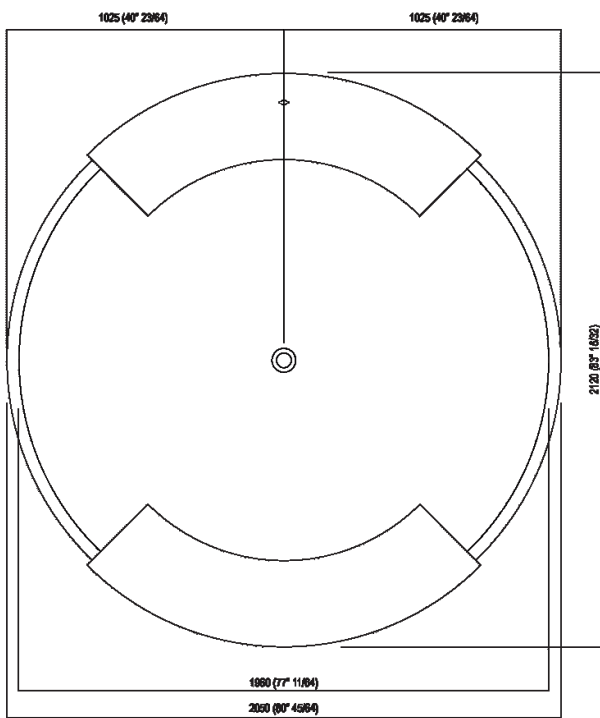

Height:	50 cm	19" 5/8 inches
Diameter:	204 cm	80" 3/8 inches
Weight:	254 kg	560 lbs
Capacity:	880 l	232 gal
Packaging:	210 x 210 x 55 cm	82" 5/8 x 82" 5/8 x 21" 5/8 inches
Total weight:	424 kg	935 lbs

Note: Approximate height, considering the piece's manual production; take into account a tolerance of mm +60/-30 (+2"3/8 / -1"1/4)

**Finishes**

-  White/dark grey
-  White

**Materials**

-  Stainless steel

Main dimensions

Dimensions for recess

Quote per rubinetteria a parete

	A*	B**	C
FEZ (EFEZ027)	620 (24*13/32)	-	80 (3*5/32)
LIMÓN (ELIM443)	620 (24*13/32)	-	80 (3*5/32)
MEMORY (EMEM324, EMEM343)	620 (24*13/32)	-	80 (3*5/32)
(EMEM342)	620 (24*13/32)	-	50 (1*31/32)
MEMORY MIX (EMIX437)	620 (24*13/32)	-	50 (1*31/32)
SQUARE (ERUB1117)	-	620 (24*13/32)	50 (1*31/32)
(ERUB1118)	-	620 (24*13/32)	80 (3*5/32)
SEN (ESEN0912V)	-	620 (24*13/32)	80 (3*5/32)

\* inserasse gruppo / axial distance for tap  
 \*\* filo inferiore gruppo / Tap's lower edge

Quote per piantane da terra

	A	B	C	D
FEZ 2 (EFEZ026, .MET885)	90 (3°35/64)	175 (6°57/64)	1075 (42°21/64)	1200 (47°1/4)
(EFEZ028)	135 (5°5/16)	210 (8°17/64)	1110 (43°45/64)	1235 (48°5/8)
LIMÓN (ELIM425)	135 (5°5/16)	210 (8°17/64)	1110 (43°45/64)	1235 (48°5/8)
MEMORY (EMEM325)	135 (5°5/16)	210 (8°17/64)	1110 (43°45/64)	1235 (48°5/8)
MEMORY MIX (EMIX425)	90 (3°35/64)	175 (6°57/64)	1075 (42°21/64)	1200 (47°1/4)
LIMÓN / MEMORY / MEMORY MIX (EMEM327)	135 (5°5/16)	210 (8°17/64)	1110 (43°45/64)	1235 (48°5/8)
SQUARE (ERUB1112, ERUB1115)	90 (3°35/64)	175 (6°57/64)	1075 (42°21/64)	1200 (47°1/4)
SEN (ESEN0911, ESEN0977)	90 (3°35/64)	130 (5°1/8)	1030 (44°31/64)	1155 (45°15/32)