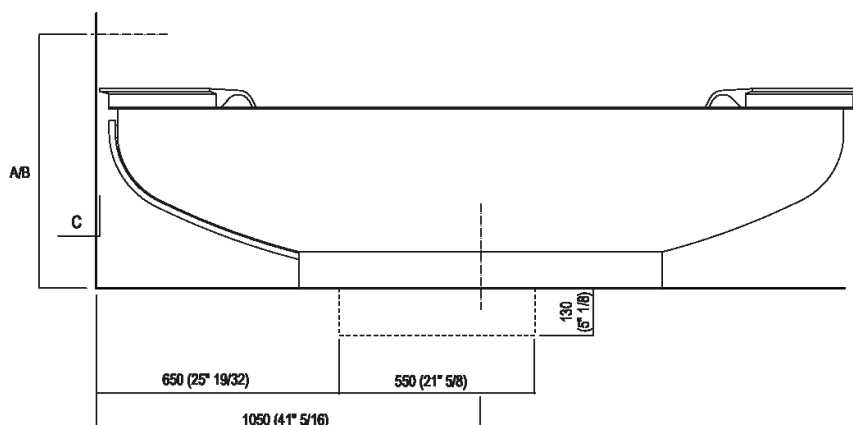

Height:	50 cm	19" 5/8 inches
Diameter:	204 cm	80" 3/8 inches
Weight:	254 kg	560 lbs
Capacity:	880 l	232 gal
Packaging:	210 x 210 x 55 cm	82" 5/8 x 82" 5/8 x 21" 5/8 inches
Total weight:	424 kg	935 lbs

Note: Approximate height, considering the piece's manual production; take into account a tolerance of mm +60/-30 (+2"3/8 / -1"1/4)

**Finishes**

-  White/dark grey
-  White

**Materials**

-  Stainless steel

Main dimensions

Dimensions for recess

Quote per rubinetteria a parete

	A*	B**	C
FEZ (EFEZ027)	620 (24*13/32)	-	80 (3*5/32)
LIMÓN (ELIM443)	620 (24*13/32)	-	80 (3*5/32)
MEMORY (EMEM324, EMEM343)	620 (24*13/32)	-	80 (3*5/32)
(EMEM342)	620 (24*13/32)	-	50 (1*31/32)
MEMORY MIX (EMIX437)	620 (24*13/32)	-	50 (1*31/32)
SQUARE (ERUB1117)	-	620 (24*13/32)	50 (1*31/32)
(ERUB1118)	-	620 (24*13/32)	80 (3*5/32)
SEN (ESEN0912V)	-	620 (24*13/32)	80 (3*5/32)

\* inserasse gruppo / axial distance for tap  
 \*\* filo inferiore gruppo / Tap's lower edge

Quote per piantane da terra

	A	B	C	D
FEZ 2 (EFEZ026, .MET885)	90 (3°35/64)	175 (6°57/64)	1075 (42°21/64)	1200 (47°1/4)
(EFEZ028)	135 (5°5/16)	210 (8°17/64)	1110 (43°45/64)	1235 (48°5/8)
LIMÓN (ELIM425)	135 (5°5/16)	210 (8°17/64)	1110 (43°45/64)	1235 (48°5/8)
MEMORY (EMEM325)	135 (5°5/16)	210 (8°17/64)	1110 (43°45/64)	1235 (48°5/8)
MEMORY MIX (EMIX425)	90 (3°35/64)	175 (6°57/64)	1075 (42°21/64)	1200 (47°1/4)
LIMÓN / MEMORY / MEMORY MIX (EMEM327)	135 (5°5/16)	210 (8°17/64)	1110 (43°45/64)	1235 (48°5/8)
SQUARE (ERUB1112, ERUB1115)	90 (3°35/64)	175 (6°57/64)	1075 (42°21/64)	1200 (47°1/4)
SEN (ESEN0911, ESEN0977)	90 (3°35/64)	130 (5°1/8)	1030 (44°31/64)	1155 (45°15/32)