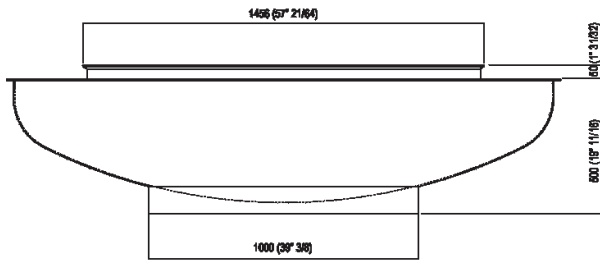

Height:	50 cm	19" 5/8 inches
Diameter:	204 cm	80" 3/8 inches
Weight:	254 kg	560 lbs
Capacity:	880 l	232 gal
Packaging:	210 x 210 x 55 cm	82" 5/8 x 82" 5/8 x 21" 5/8 inches
Total weight:	424 kg	935 lbs

Note: Approximate height, considering the piece's manual production; take into account a tolerance of mm +60/-30 (+2"3/8 / -1"1/4)

**Finishes**

-  White/dark grey
-  White

**Materials**

-  Stainless steel

Main dimensions

Dimensions for recess

Quote per rubinetteria a parete

	A*	B**	C
FEZ (EFEZ027)	620 (24*13/32)	-	80 (3*5/32)
LIMÓN (ELIM443)	620 (24*13/32)	-	80 (3*5/32)
MEMORY (EMEM324, EMEM343)	620 (24*13/32)	-	80 (3*5/32)
(EMEM342)	620 (24*13/32)	-	50 (1*31/32)
MEMORY MIX (EMIX437)	620 (24*13/32)	-	50 (1*31/32)
SQUARE (ERUB1117)	-	620 (24*13/32)	50 (1*31/32)
(ERUB1118)	-	620 (24*13/32)	80 (3*5/32)
SEN (ESEN0912V)	-	620 (24*13/32)	80 (3*5/32)

\* inserasse gruppo / axial distance for tap  
 \*\* filo inferiore gruppo / Tap's lower edge

Quote per piantane da terra

	A	B	C	D
FEZ 2 (EFEZ026, .MET885)	90 (3°35/64)	175 (6°57/64)	1075 (42°21/64)	1200 (47°1/4)
(EFEZ028)	135 (5°5/16)	210 (8°17/64)	1110 (43°45/64)	1235 (48°5/8)
LIMÓN (ELIM425)	135 (5°5/16)	210 (8°17/64)	1110 (43°45/64)	1235 (48°5/8)
MEMORY (EMEM325)	135 (5°5/16)	210 (8°17/64)	1110 (43°45/64)	1235 (48°5/8)
MEMORY MIX (EMIX425)	90 (3°35/64)	175 (6°57/64)	1075 (42°21/64)	1200 (47°1/4)
LIMÓN / MEMORY / MEMORY MIX (EMEM327)	135 (5°5/16)	210 (8°17/64)	1110 (43°45/64)	1235 (48°5/8)
SQUARE (ERUB1112, ERUB1115)	90 (3°35/64)	175 (6°57/64)	1075 (42°21/64)	1200 (47°1/4)
SEN (ESEN0911, ESEN0977)	90 (3°35/64)	130 (5°1/8)	1030 (44°31/64)	1155 (45°15/32)