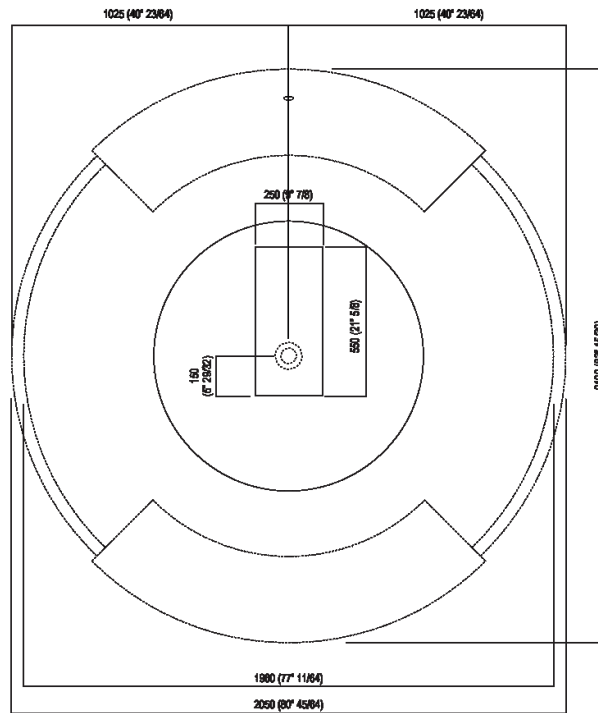

Height:	50 cm	19" 5/8 inches
Diameter:	204 cm	80" 3/8 inches
Weight:	254 kg	560 lbs
Capacity:	880 l	232 gal
Packaging:	210 x 210 x 55 cm	82" 5/8 x 82" 5/8 x 21" 5/8 inches
Total weight:	424 kg	935 lbs

Note: Approximate height, considering the piece's manual production; take into account a tolerance of mm +60/-30 (+2"3/8 / -1"1/4)

**Finishes**

-  White/dark grey
-  White

**Materials**

-  Stainless steel

Main dimensions

Dimensions for recess

Quote per rubinetteria a parete

	A*	B**	C
FEZ (EFEZ027)	620 (24*13/32)	-	80 (3*5/32)
LIMÓN (ELIM443)	620 (24*13/32)	-	80 (3*5/32)
MEMORY (EMEM324, EMEM343)	620 (24*13/32)	-	80 (3*5/32)
(EMEM342)	620 (24*13/32)	-	50 (1*31/32)
MEMORY MIX (EMIX437)	620 (24*13/32)	-	50 (1*31/32)
SQUARE (ERUB1117)	-	620 (24*13/32)	50 (1*31/32)
(ERUB1118)	-	620 (24*13/32)	80 (3*5/32)
SEN (ESEN0912V)	-	620 (24*13/32)	80 (3*5/32)

\* inserasse gruppo / axial distance for tap  
 \*\* filo inferiore gruppo / Tap's lower edge

Quote per piantane da terra

	A	B	C	D
FEZ 2 (EFEZ026, .MET885)	90 (3°35/64)	175 (6°57/64)	1075 (42°21/64)	1200 (47°1/4)
(EFEZ028)	135 (5°5/16)	210 (8°17/64)	1110 (43°45/64)	1235 (48°5/8)
LIMÓN (ELIM425)	135 (5°5/16)	210 (8°17/64)	1110 (43°45/64)	1235 (48°5/8)
MEMORY (EMEM325)	135 (5°5/16)	210 (8°17/64)	1110 (43°45/64)	1235 (48°5/8)
MEMORY MIX (EMIX425)	90 (3°35/64)	175 (6°57/64)	1075 (42°21/64)	1200 (47°1/4)
LIMÓN / MEMORY / MEMORY MIX (EMEM327)	135 (5°5/16)	210 (8°17/64)	1110 (43°45/64)	1235 (48°5/8)
SQUARE (ERUB1112, ERUB1115)	90 (3°35/64)	175 (6°57/64)	1075 (42°21/64)	1200 (47°1/4)
SEN (ESEN0911, ESEN0977)	90 (3°35/64)	130 (5°1/8)	1030 (44°31/64)	1155 (45°15/32)