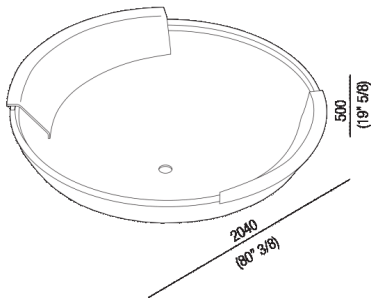

Bathtub with 2 backrests

AVAS0906DEZG

Benedini Associati, 2018

Big size round shape bathtub in stainless steel and bicoloured finish with white inner side and dark grey outside, with one or two backrests in white Cristalplant® outdoor. Suitable for Outdoor spaces.

Circular stainless steel bathtub, painted in white (RAL9003) with dark grey exterior (RAL7021) with backrest in white Cristalplant® outdoor, overflow hole, without tap holes. Taps can be wall or floor mounted. The bath must be fitted with waste trap .MET0433WU (.MET0434 for bathtubs on display). The two-coloured model can be made in a colour chosen by the client, price to be calculated. For an easier installation of the bathtubs we recommend to use the template for the positioning of the waste trap AKITPZVAS.

Height:	50 cm	19" 5/8 inches
Diameter:	204 cm	80" 3/8 inches
Weight:	254 kg	560 lbs
Capacity:	880 l	232 gal
Packaging:	210 x 210 x 55 cm	82" 5/8 x 82" 5/8 x 21" 5/8 inches
Total weight:	424 kg	935 lbs

Main dimensions

Dimensions for recess

Quote per rubinetteria a parete

	A*	B**	C
FEZ (EFEZ027)	620 (24*13/32)	-	80 (3*5/32)
LIMÓN (ELIM443)	620 (24*13/32)	-	80 (3*5/32)
MEMORY (EMEM324, EMEM343)	620 (24*13/32)	-	80 (3*5/32)
(EMEM342)	620 (24*13/32)	-	50 (1*31/32)
MEMORY MIX (EMIX437)	620 (24*13/32)	-	50 (1*31/32)
SQUARE (ERUB1117)	-	620 (24*13/32)	50 (1*31/32)
(ERUB1118)	-	620 (24*13/32)	80 (3*5/32)
SEN (ESEN0912V)	-	620 (24*13/32)	80 (3*5/32)