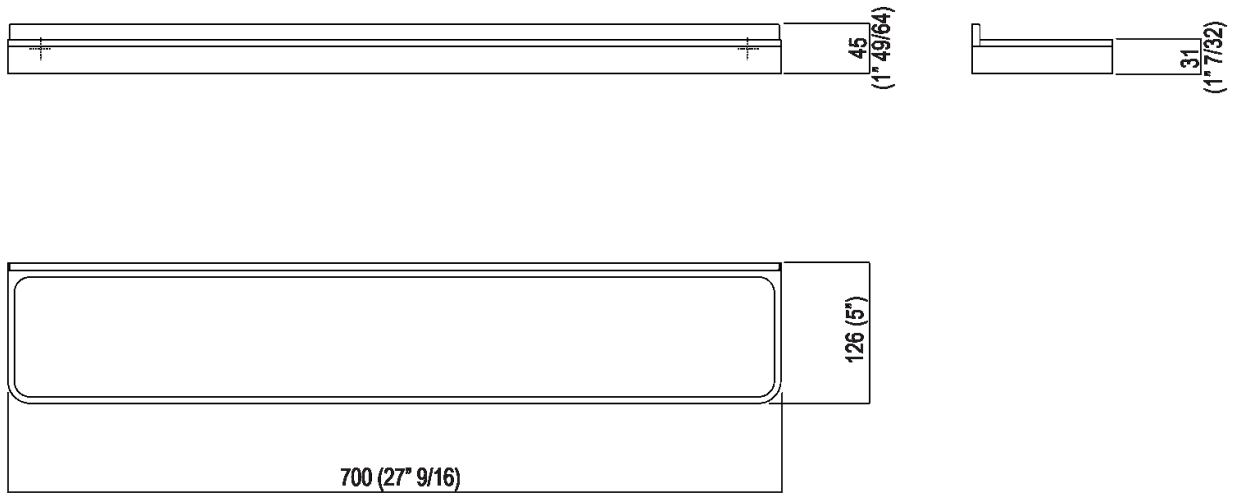

Shelf cm 70 (27"1/2)

AMEM856_

design Benedini Associati, 2010

Materials

Marble

Stainless steel

Cristalplant®

Brass

Height: 4.5 cm 1" 3/4 inches

Width: 70 cm 27" 1/2 inches

Depth: 12.6 cm 5" inches

Main dimensions - Cristalplant® version

Main dimensions - marble version