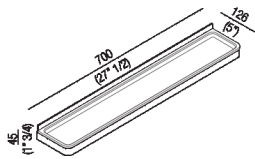

Shelf cm 70 (27"1/2)

AMEM856_

design Benedini Associati, 2010

Materials

Marble

Stainless steel

Cristalplant®

Brass

Height: 4.5 cm 1" 3/4 inches

Width: 70 cm 27" 1/2 inches

Depth: 12.6 cm 5" inches

Main dimensions - Cristalplant® version

Main dimensions - marble version