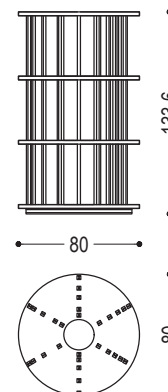

Bookshelf completely in solid wood. Linear column design with 5 difference levels made of pinned vertical slats that slot in the circular shelves. The base has a rotating plate to enable 360° use.

STANDARD VERSION: PILLAR 2 AND PILLAR 3 WITH WOODEN TRAY

CODE	SIZE	A1	A2
PILLAR 3	Ø 80 x H.133,6	■	■
PILLAR 4	Ø 80 x H.176,1	■	■
PILLAR 5	Ø 80 x H.218,6	■	■
PILLAR 2	Ø 80 x H.91,1	■	■

AVAILABLE FINISHES:

A1: walnut without knots, elm

A2: oak without knots, cherry, maple

PILLAR 2

PILLAR 3

PILLAR 4

PILLAR 5

WOOD

A1

walnut without knots

elm