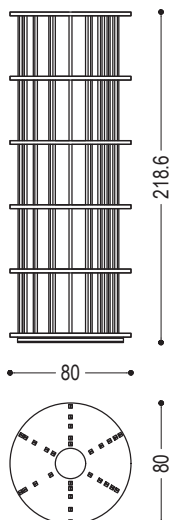

Bookshelf completely in solid wood. Linear column design with 5 difference levels made of pinned vertical slats that slot in the circular shelves. The base has a rotating plate to enable 360° use.

STANDARD VERSION: PILLAR 2 AND PILLAR 3 WITH WOODEN TRAY

CODE	SIZE	A1	A2
PILLAR 3	Ø 80 x H.133,6	■	■
PILLAR 4	Ø 80 x H.176,1	■	■
PILLAR 5	Ø 80 x H.218,6	■	■
PILLAR 2	Ø 80 x H.91,1	■	■

AVAILABLE FINISHES:

A1: walnut without knots, elm

A2: oak without knots, cherry, maple

PILLAR 2

PILLAR 3

PILLAR 4

PILLAR 5

WOOD

A1

walnut without knots

elm