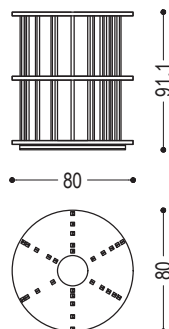

Bookshelf completely in solid wood. Linear column design with 5 difference levels made of pinned vertical slats that slot in the circular shelves. The base has a rotating plate to enable 360° use.

STANDARD VERSION: PILLAR 2 AND PILLAR 3 WITH WOODEN TRAY

CODE	SIZE	A1	A2
PILLAR 3	Ø 80 x H.133,6	■	■
PILLAR 4	Ø 80 x H.176,1	■	■
PILLAR 5	Ø 80 x H.218,6	■	■
PILLAR 2	Ø 80 x H.91,1	■	■

AVAILABLE FINISHES:

A1: walnut without knots, elm

A2: oak without knots, cherry, maple

PILLAR 2

PILLAR 3

PILLAR 4

PILLAR 5

WOOD

A1

walnut without knots

elm