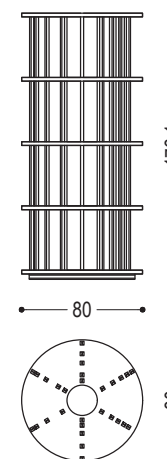

Bookshelf completely in solid wood. Linear column design with 5 difference levels made of pinned vertical slats that slot in the circular shelves. The base has a rotating plate to enable 360° use.

STANDARD VERSION: PILLAR 2 AND PILLAR 3 WITH WOODEN TRAY

CODE	SIZE	A1	A2
PILLAR 3	Ø 80 x H.133,6	■	■
PILLAR 4	Ø 80 x H.176,1	■	■
PILLAR 5	Ø 80 x H.218,6	■	■
PILLAR 2	Ø 80 x H.91,1	■	■

AVAILABLE FINISHES:

A1: walnut without knots, elm

A2: oak without knots, cherry, maple

PILLAR 2

PILLAR 3

PILLAR 4

PILLAR 5

WOOD

A1

walnut without knots

elm