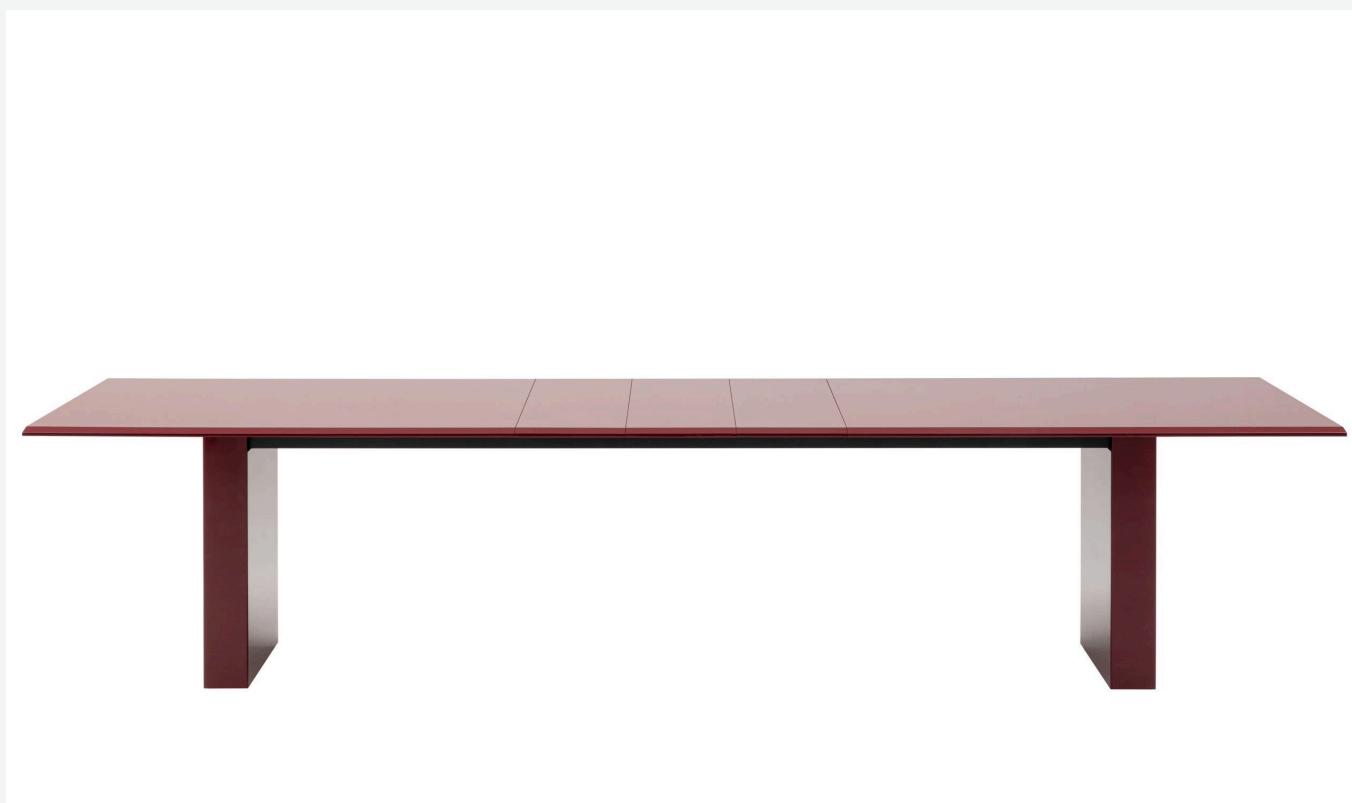

Assiale

TABLES

2024

Piero Lissoni

Description

Assiale is a table that stands out for its essential design, strongly distinctive presence and contemporary character. It is offered in two versions: extendable and fixed. Characteristic of the extendable version is the special extension system that allows the size of the table to be enlarged by simply sliding the top. Thanks to this system, the 210 cm top extends up to 294 cm, while the 250 cm top reaches 334 cm, thus adapting to different space and usage requirements. The table in the extendable version is available with a glossy or satin lacquered finish in all the colours of the B&B Italia's collection. The table in the fixed version, in two sizes with a 250 cm and 294 cm top, is made of Levanto red marble that gives it a monumental appearance while maintaining the essentiality of the design.