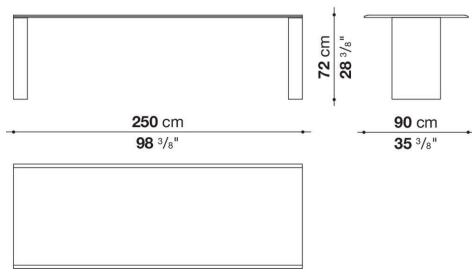

Technical drawings

TSE250_M