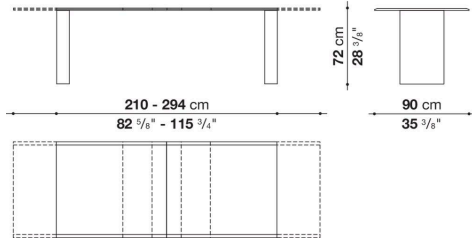

Technical drawings

TSE210A