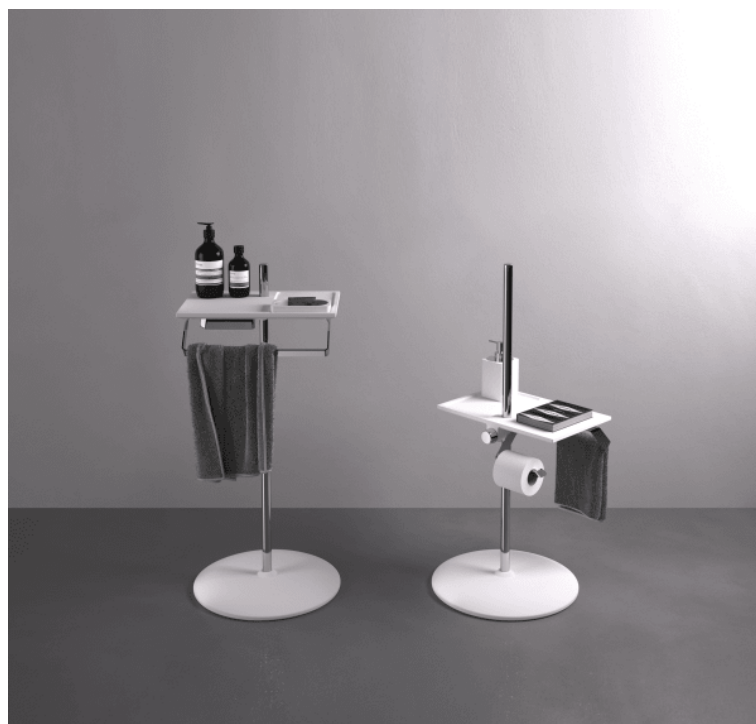

Dumb-waiter
 ACOM0514Z

design Daniele Dalla Pellegrina, 2013

Floor standing element to complement washbasins, bathtub or sanitary ware.

Finishes

Materials

Dumb-waiter with basis and shelf adjustable in height in white Solid surface with polished stainless steel towel holder, WC paper holder and struscure to complement washbasin, bathtub or sanitaryware.

Height:	90 cm	35" 3/8 inches
Width:	40 cm	15" 3/4 inches
Diameter:	40 cm	15" 3/4 inches
Depth:	26 cm	10" 15/16 inches

Main dimensions