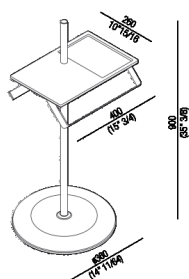

Dumb-waiter
 ACOM0514Z

design Daniele Dalla Pellegrina, 2013

Floor standing element to complement washbasins, bathtub or sanitary ware.

Finishes

Materials

Dumb-waiter with basis and shelf adjustable in height in white Solid surface with polished stainless steel towel holder, WC paper holder and struscure to complement washbasin, bathtub or sanitaryware.

Height:	90 cm	35" 3/8 inches
Width:	40 cm	15" 3/4 inches
Diameter:	40 cm	15" 3/4 inches
Depth:	26 cm	10" 15/16 inches

Main dimensions