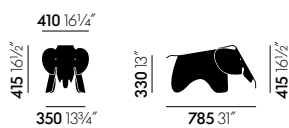

## Eames Elephant

Charles and Ray Eames developed a toy elephant made of plywood in 1945. Manufactured in plastic, the Eames Elephant can now be enjoyed by the target group for which it was originally intended: children – whether as an indoor-outdoor toy or simply as an attractive object for a child's bedroom.

## DIMENSIONS