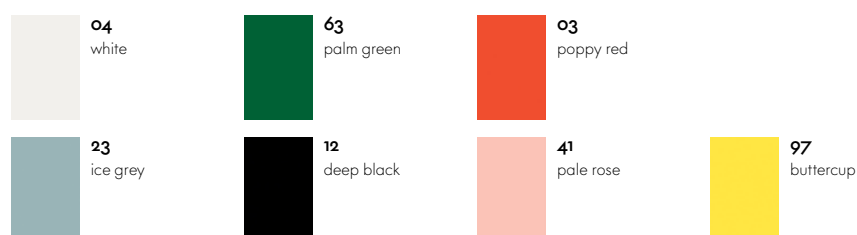

DIMENSIONS

Eames Elephant (small)

SURFACES AND COLOURS

Plastic (Eames Elephant small)