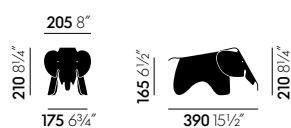

## DIMENSIONS

# Eames Elephant (small)

Charles & Ray Eames, 1945

## Eames Elephant (small)

Charles and Ray Eames developed a toy elephant made of plywood in 1945; however, this piece never went into production. A scaled-down version, the Eames Elephant (small) made of robust plastic, can be used as a child's toy or as a decorative object, whose friendly face adds a charming note to any setting.