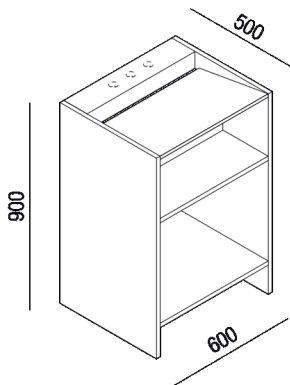

Washbasin with shelf, wall or floor drainage
P-FACEAFACE-4

Jean Nouvel Design, 2022

Height: 90 cm

Width: 60 cm

Depth: 50 cm

Finishes

White Carrara

Petit Granit