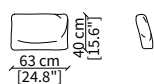

cod. MH

Cuscino 63x40 cm / Cushion 63x40 cm