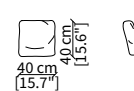

cod. PH

Cuscino 40x40 cm / Cushion 40x40 cm