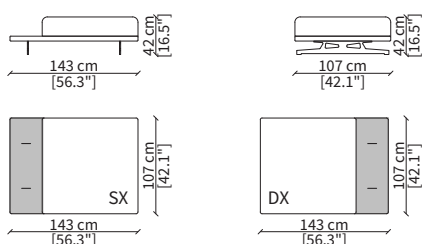

Dimensions in centimeter if not differently indicated.
The Company reserves the right to change the models without any advance notice.
Tolerance on the given sizes +/- 2%.

HORIZON LARGE Design Christophe Pillet

ELEMENTI DORMEUSE POUF TOP / DORMEUSE POUF TOP ELEMENTS

cod. 18425

Elemento 240 cm / Element 240 cm

cod. 18426

Elemento 258 cm / Element 258 cm

ELEMENTO POUF TOP / POUF TOP ELEMENT

cod. 18427

Elemento 143 cm / Element 143 cm