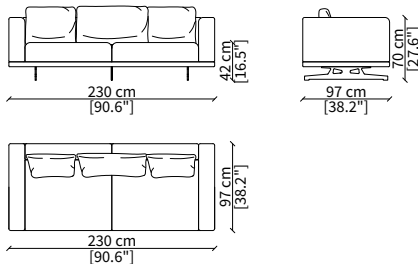

cod. 18301

Divano 230 cm / Sofa 230 cm