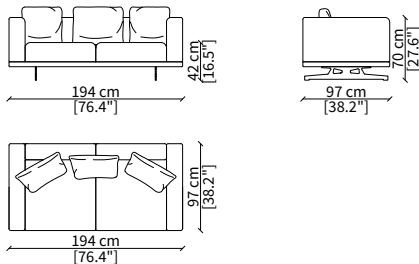

VERSIONE HORIZON MEDIUM: depth 97cm

VERSIONE HORIZON LARGE: depth 107cm with armrest long or with armrest short

ACCESSORIES:

| **beauty cushions:** in specific sizes in goose down

| **corner element:** element for corner solution either square or curved

| **pouf:** collection of coordinated poufs in different sizes

| **server:** element fixed to the base in different finishes

HORIZON MEDIUM Design Christophe Pillet

DIVANI / SOFAS

cod. 18300

Divano 194 cm / Sofa 194 cm