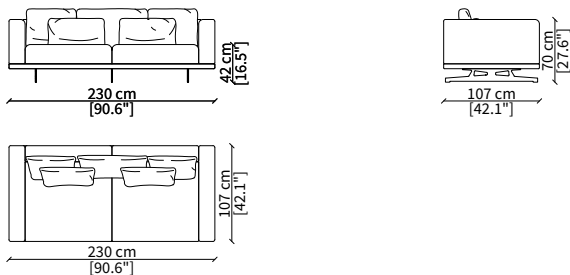

HORIZON LARGE Design Christophe Pillet

DIVANI / SOFAS

cod. 18400

Divano 230 cm / Sofa 230 cm