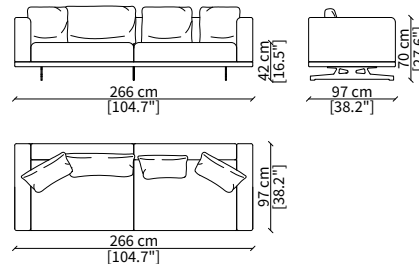

cod. 18302

Divano 266 cm / Sofa 266 cm