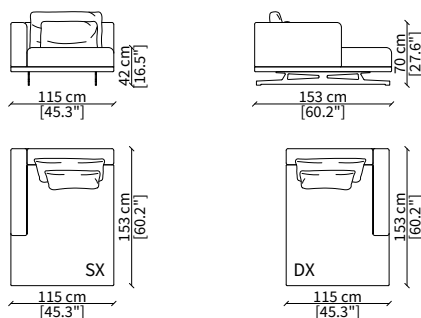

cod. 18415

Elemento 115 cm / Element 115 cm