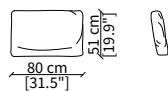

HORIZON LARGE

Design Christophe Pillet

CUSCINI / CUSHIONS

cod. GH

Cuscino 51x56 cm / Cushion 51x56 cm

cod. IH

Cuscino 80x51 cm / Cushion 80x51 cm

cod. PH