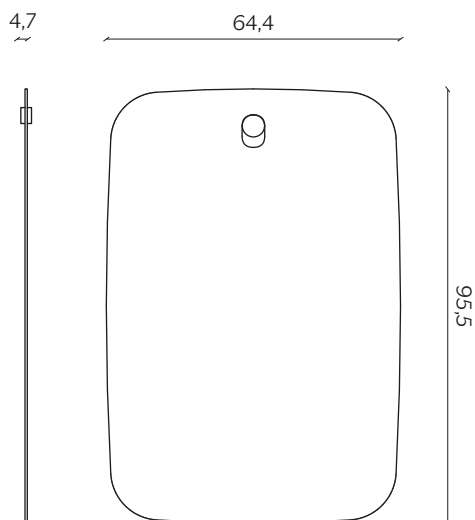

Les brother is a family of rather special mirrors, made up of seven brothers, two large, two intermediate and three small. If the two large ones amplify and expand the space, the small ones add sweetness to the environment whilst the mid-sized ones seek a dialogue between the two functions. They share a small beauty spot on the upper part, a detail in wood that also acts as the wall mount.

DIMENSIONI | DIMENSIONS

lunghezza | width: 90 cm

larghezza | depth: 4,7 cm

altezza | height: 90 cm

lunghezza | width: 64,4 cm

larghezza | depth: 4,7 cm

altezza | height: 95,5 cm

LES BROTHER

DIMENSIONI | DIMENSIONS

lunghezza | width: 42 cm

larghezza | depth: 4,7 cm

altezza | height: 62 cm

lunghezza | width: 42 cm

larghezza | depth: 4,7 cm

altezza | height: 132 cm

lunghezza | width: 65 cm
larghezza | depth: 4,7 cm
altezza | height: 65 cm