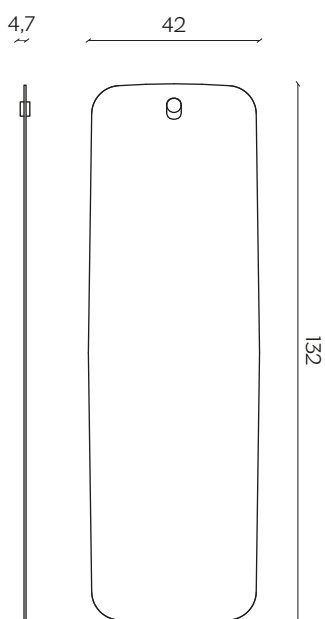

Les brother is a family of rather special mirrors, made up of seven brothers, two large, two intermediate and three small. If the two large ones amplify and expand the space, the small ones add sweetness to the environment whilst the mid-sized ones seek a dialogue between the two functions. They share a small beauty spot on the upper part, a detail in wood that also acts as the wall mount.

DIMENSIONI | DIMENSIONS

lunghezza | width: 90 cm

larghezza | depth: 4,7 cm

altezza | height: 90 cm

lunghezza | width: 64,4 cm

larghezza | depth: 4,7 cm

altezza | height: 95,5 cm

LES BROTHER

DIMENSIONI | DIMENSIONS

lunghezza | width: 42 cm

larghezza | depth: 4,7 cm

altezza | height: 62 cm

lunghezza | width: 42 cm

larghezza | depth: 4,7 cm

altezza | height: 132 cm

lunghezza | width: 65 cm
larghezza | depth: 4,7 cm
altezza | height: 65 cm