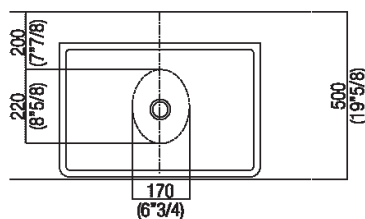

Rectangular over countertop washbasin in white Carrara marble, grey carnico marble, black Marquina marble, green Alpi marble o Emperador dark marble, without overflow. Designed for waste .MET0563.

Altezza:	16 cm	6" 1/4 inches
Larghezza:	60 cm	23" 5/8 inches
Peso:	33 kg	73 lbs
Profondità :	40 cm	15" 3/4 inches
Confezione:	70 x 48 x 28 cm	27" 4/8 x 18" 7/8 x 11" inches
Peso della confezione:	39 kg	86 lbs

Materiali

-  Marble

Main dimensions

Installation notes: countertop to be rested on cabinet with thickness cm 3 (1"3/16)

Scarico per sifone a bottiglia e ad incasso
Drain for bottle trap and concealed waste trap

*h.consigliata / advised h.

Holes for countertop washbasins and top mounted taps for top

PIANO cm 50 / COUNTERTOP cm 50

Posizione standard per rubinetto su piano
Standard position for top mounted tap

Posizione standard per rubinetto a parete
Standard position for wall mounted tap

Posizione speciale per rubinetto Sen a parete e Square con bocca curva
Special position for wall mounted tap Sen and Square white curved spout

Tap position, recommended height

Installation notes: countertop to be rested on cabinet with thickness cm 6 (2"3/8)