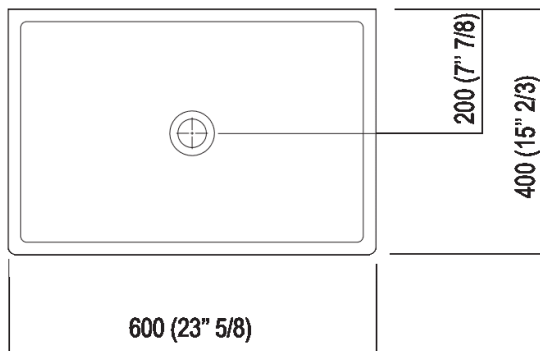

Rectangular over countertop washbasin in white Carrara marble, grey carnico marble, black Marquina marble, green Alpi marble o Emperador dark marble, without overflow. Designed for waste .MET0563.

Altezza:	16 cm	6" 1/4 inches
Larghezza:	60 cm	23" 5/8 inches
Peso:	33 kg	73 lbs
Profondità :	40 cm	15" 3/4 inches
Confezione:	70 x 48 x 28 cm	27" 4/8 x 18" 7/8 x 11" inches
Peso della confezione:	39 kg	86 lbs

Materiali

-  Marble

Main dimensions

Installation notes: countertop to be rested on cabinet with thickness cm 3 (1"3/16)

Scarico per sifone a bottiglia e ad incasso
Drain for bottle trap and concealed waste trap

*h.consigliata / advised h.

Holes for countertop washbasins and top mounted taps for top

PIANO cm 50 / COUNTERTOP cm 50

Posizione standard per rubinetto su piano
Standard position for top mounted tap

Posizione standard per rubinetto a parete
Standard position for wall mounted tap