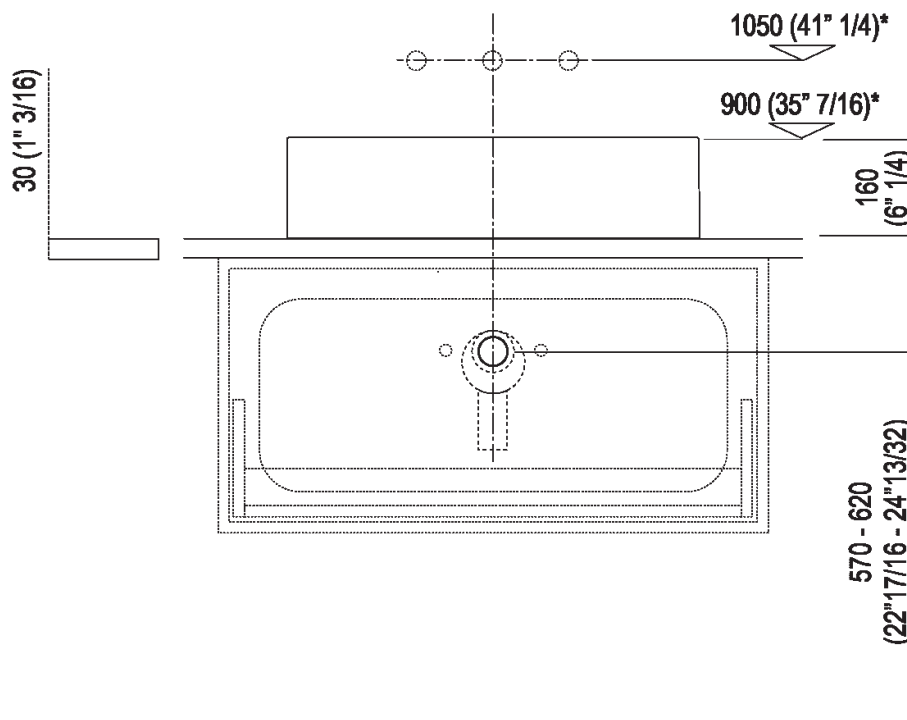

Rectangular over countertop washbasin in white Carrara marble, grey carnico marble, black Marquina marble, green Alpi marble o Emperador dark marble, without overflow. Designed for waste .MET0563.

Altezza:	16 cm	6" 1/4 inches
Larghezza:	60 cm	23" 5/8 inches
Peso:	33 kg	73 lbs
Profondità :	40 cm	15" 3/4 inches
Confezione:	70 x 48 x 28 cm	27" 4/8 x 18" 7/8 x 11" inches
Peso della confezione:	39 kg	86 lbs

Materiali

-  Marble

Main dimensions

Installation notes: countertop to be rested on cabinet with thickness cm 3 (1"3/16)

Scarico per sifone a bottiglia e ad incasso
Drain for bottle trap and concealed waste trap

*h.consigliata / advised h.

Holes for countertop washbasins and top mounted taps for top

PIANO cm 50 / COUNTERTOP cm 50

Posizione standard per rubinetto su piano
Standard position for top mounted tap

Posizione standard per rubinetto a parete
Standard position for wall mounted tap

Posizione speciale per rubinetto Sen a parete e Square con bocca curva
Special position for wall mounted tap Sen and Square white curved spout

Tap position, recommended height

Installation notes: countertop to be rested on cabinet with thickness cm 6 (2"3/8)