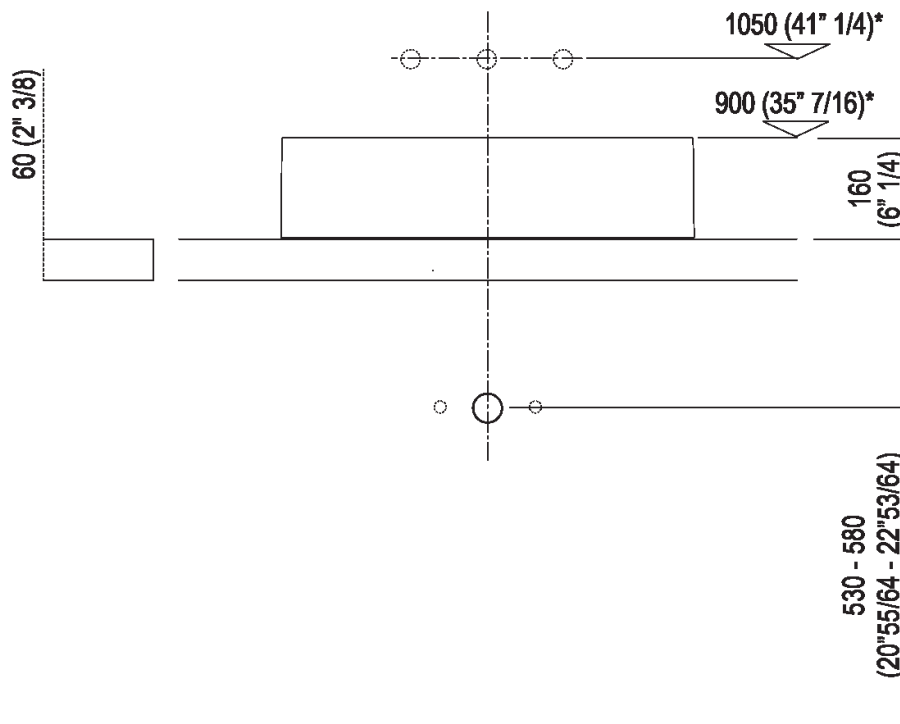

Rectangular over countertop washbasin in white Carrara marble, grey carnico marble, black Marquina marble, green Alpi marble o Emperador dark marble, without overflow. Designed for waste .MET0563.

Altezza:	16 cm	6" 1/4 inches
Larghezza:	60 cm	23" 5/8 inches
Peso:	33 kg	73 lbs
Profondità :	40 cm	15" 3/4 inches
Confezione:	70 x 48 x 28 cm	27" 4/8 x 18" 7/8 x 11" inches
Peso della confezione:	39 kg	86 lbs

*h.consigliata / advised h.

Holes for countertop washbasins and top mounted taps for top

PIANO cm 50 / COUNTERTOP cm 50

Posizione standard per rubinetto su piano
Standard position for top mounted tap

Posizione standard per rubinetto a parete
Standard position for wall mounted tap

Posizione speciale per rubinetto Sen a parete e Square con bocca curva
Special position for wall mounted tap Sen and Square white curved spout

Tap position, recommended height

Installation notes: countertop to be rested on cabinet with thickness cm 6 (2"3/8)

Scarico per sifone a bottiglia e ad incasso
Drain for bottle trap and concealed waste trap

*h.consigliata / advised h.

Installation notes: countertop with concealed wall
 fixings/freestanding with thickness cm 6 (2"3/8)