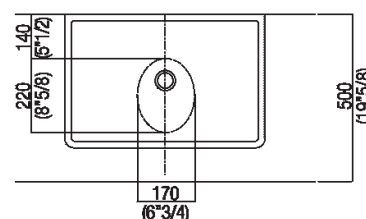

Rectangular over countertop washbasin in white Carrara marble, grey carnico marble, black Marquina marble, green Alpi marble o Emperador dark marble, without overflow. Designed for waste .MET0563.

Altezza:	16 cm	6" 1/4 inches
Larghezza:	60 cm	23" 5/8 inches
Peso:	33 kg	73 lbs
Profondità :	40 cm	15" 3/4 inches
Confezione:	70 x 48 x 28 cm	27" 4/8 x 18" 7/8 x 11" inches
Peso della confezione:	39 kg	86 lbs

Materiali

-  Marble

Main dimensions

Installation notes: countertop to be rested on cabinet with thickness cm 3 (1"3/16)

Scarico per sifone a bottiglia e ad incasso
Drain for bottle trap and concealed waste trap

*h.consigliata / advised h.

Holes for countertop washbasins and top mounted taps for top

PIANO cm 50 / COUNTERTOP cm 50

Posizione standard per rubinetto su piano
Standard position for top mounted tap

Posizione standard per rubinetto a parete
Standard position for wall mounted tap

Posizione speciale per rubinetto Sen a parete e Square con bocca curva
Special position for wall mounted tap Sen and Square white curved spout

Tap position, recommended height

Installation notes: countertop to be rested on cabinet with thickness cm 6 (2"3/8)