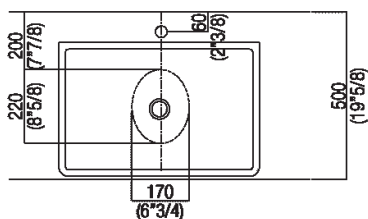

Rectangular over countertop washbasin in white Carrara marble, grey carnico marble, black Marquina marble, green Alpi marble o Emperador dark marble, without overflow. Designed for waste .MET0563.

Altezza:	16 cm	6" 1/4 inches
Larghezza:	60 cm	23" 5/8 inches
Peso:	33 kg	73 lbs
Profondità :	40 cm	15" 3/4 inches
Confezione:	70 x 48 x 28 cm	27" 4/8 x 18" 7/8 x 11" inches
Peso della confezione:	39 kg	86 lbs

Materiali

-  Marble

Main dimensions

Installation notes: countertop to be rested on cabinet with thickness cm 3 (1"3/16)

Scarico per sifone a bottiglia e ad incasso
Drain for bottle trap and concealed waste trap

*h.consigliata / advised h.

Holes for countertop washbasins and top mounted taps for top

PIANO cm 50 / COUNTERTOP cm 50

Posizione standard per rubinetto su piano
Standard position for top mounted tap

Posizione standard per rubinetto a parete
Standard position for wall mounted tap

Posizione speciale per rubinetto Sen a parete e Square con bocca curva
Special position for wall mounted tap Sen and Square white curved spout

Tap position, recommended height

Installation notes: countertop to be rested on cabinet with thickness cm 6 (2"3/8)