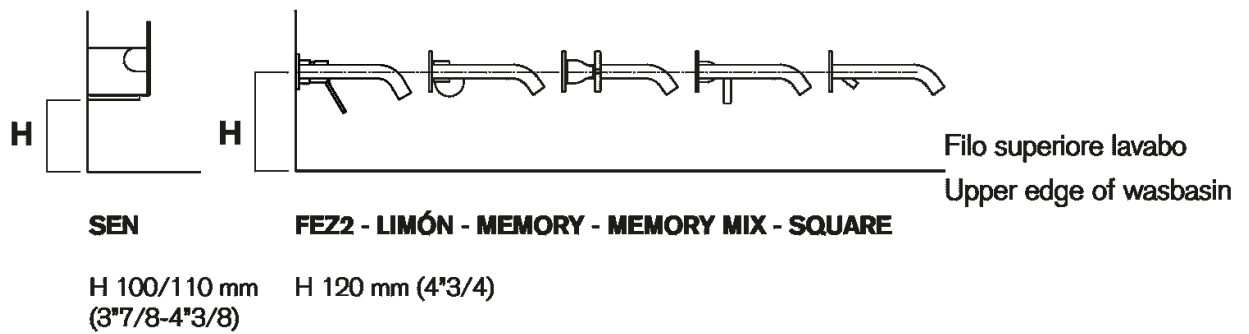

*h.consigliata / advised h.

Holes for countertop washbasins and top mounted taps for top

PIANO cm 50 / COUNTERTOP cm 50

Posizione standard per rubinetto su piano
Standard position for top mounted tap

Posizione standard per rubinetto a parete
Standard position for wall mounted tap

Posizione speciale per rubinetto Sen a parete e Square con bocca curva
Special position for wall mounted tap Sen and Square white curved spout

Tap position, recommended height

Installation notes: countertop to be rested on cabinet with thickness cm 6 (2"3/8)