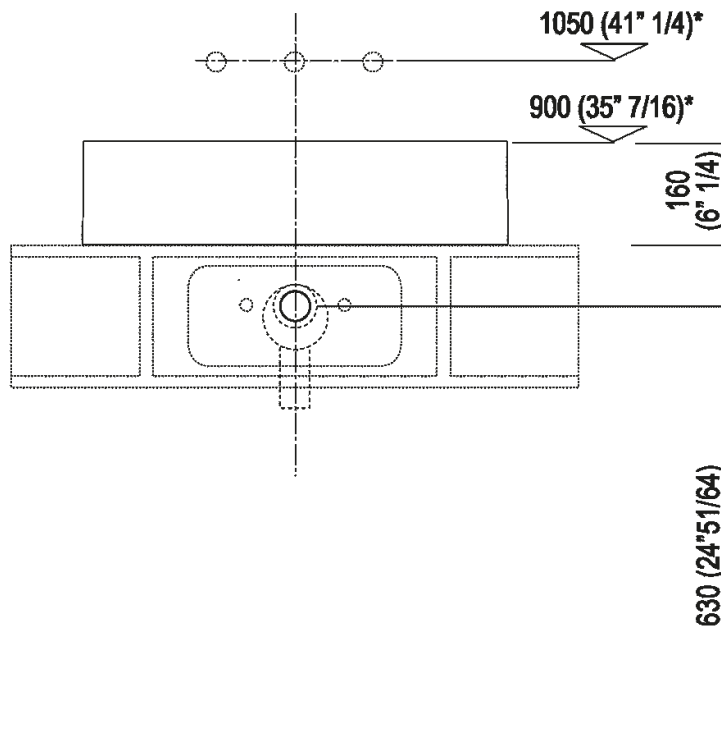

Posizione speciale per rubinetto Sen a parete e Square con bocca curva
Special position for wall mounted tap Sen and Square white curved spout

Tap position, recommended height

Installation notes: countertop to be rested on cabinet with thickness cm 6 (2"3/8)

Scarico per sifone a bottiglia e ad incasso
Drain for bottle trap and concealed waste trap

*h.consigliata / advised h.

Installation notes: countertop with concealed wall
 fixings/freestanding with thickness cm 6 (2"3/8)

Scarico per sifone a bottiglia
Drain for bottle trap

*h.consigliata / advised h.

Installation notes: on casing H 40 cm Lato

Scarico per sifone a bottiglia e ad incasso
Drain for bottle trap and concealed waste trap

***h.consigliata / advised h.**

Installation notes: on casing H 20 cm Lato

Scarico per sifone a bottiglia e ad incasso
Drain for bottle trap and concealed waste trap

*h.consigliata / advised h.