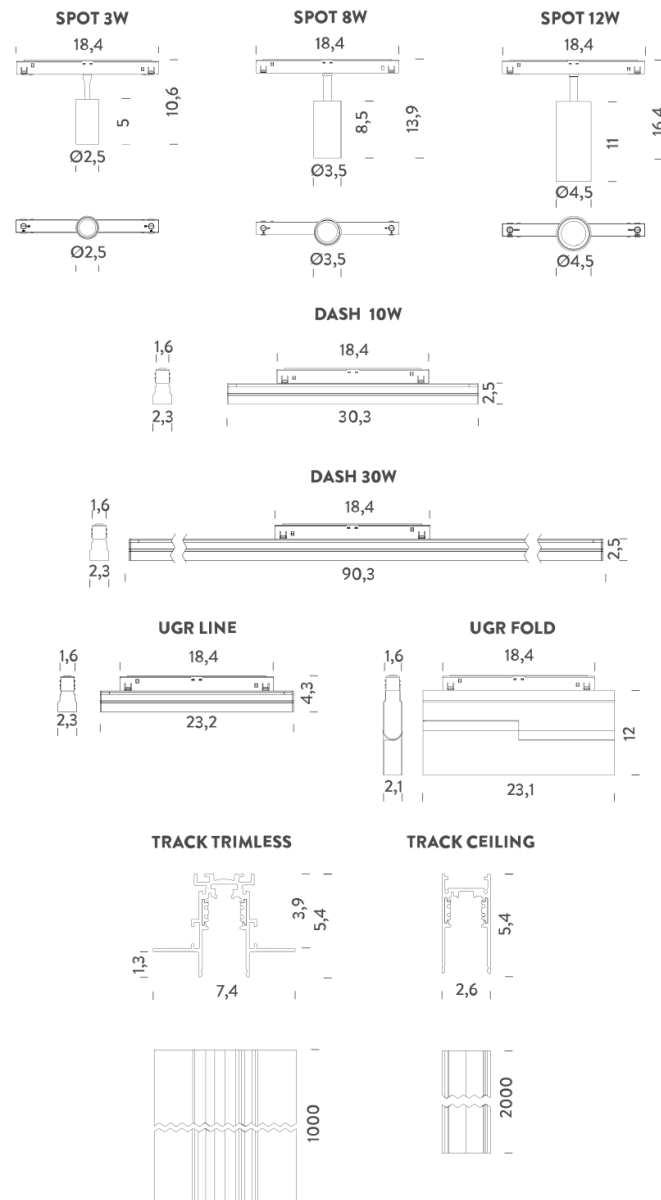

UGR FOLD | 2700K

LAMPING

Source	LED
Total power	15W
Emission	orientable UGR<19
Switching	DALI
Tension	48V
Color temperature	2700K
Luminous flux	1397lm
Typ CRI	90
IP class	20
Dimensions	23,1x12x18,4
Materials	Aluminium + polycarbonate
Notes	driver, track and accessories not included
Customization options	asymmetric optic

Codes

MFLE5202T48DAN

Structure

black

Certificazioni