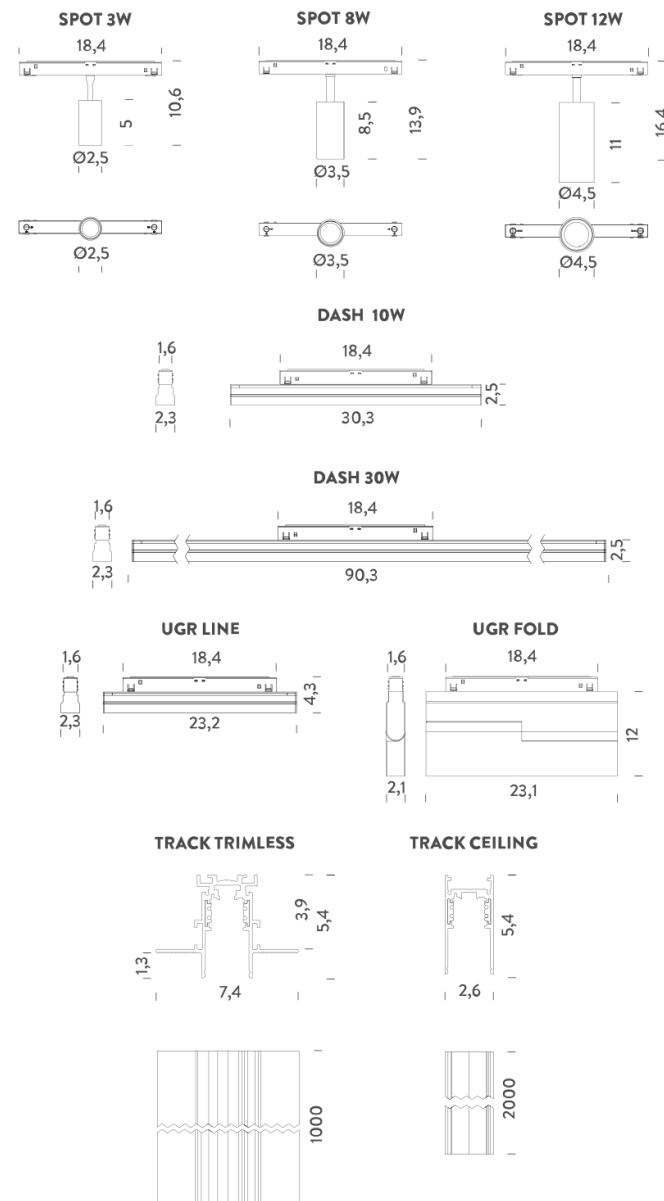

SPOT 12W | 3000K - 15°

LAMPING

Source	LED
Total power	12W
Emission	orientable
Switching	DALI
Tension	48V
Color temperature	3000K
Luminous flux	951lm
Typ CRI	90
IP class	20
Dimensions	ø4,5x18,4x16,4
Materials	Aluminium + polycarbonate
Notes	driver, track and accessories not included

Codes

MFLE5201345WAN

Structure

black

Certificazioni