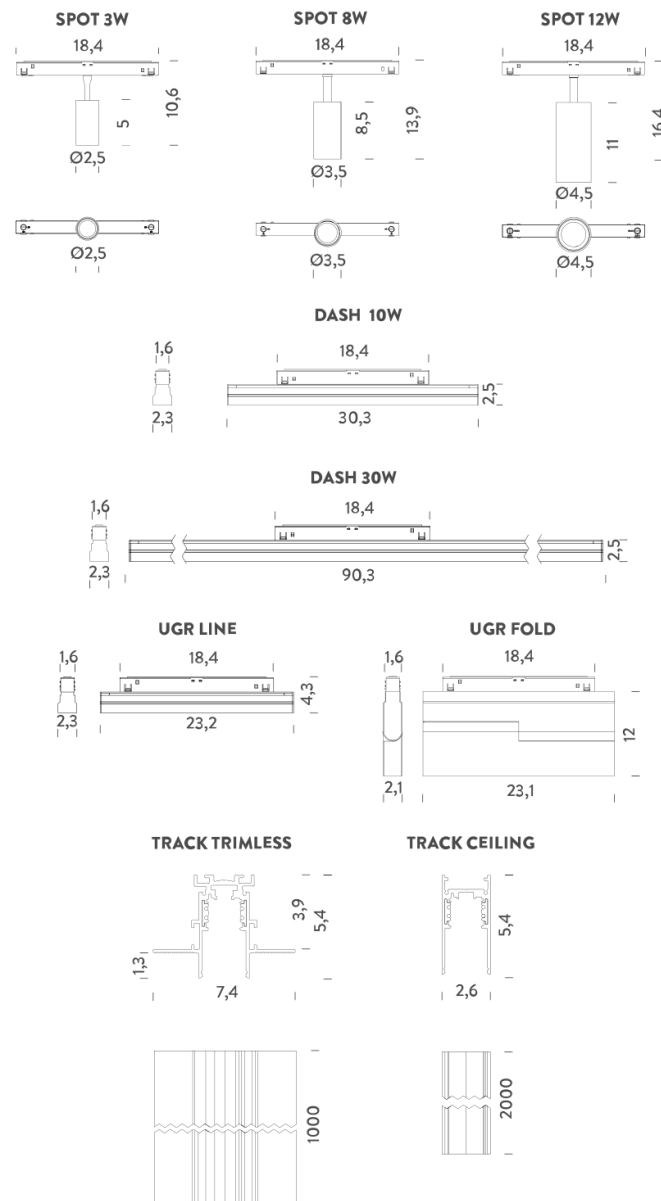

TRACK TRIMLESS | 2M

LAMPING

Tension	48V
Dimensions	200x7,4x5,4
Materials	Aluminium
Customization options	recessed trim version
Accessories	Ceiling-Trimless Track 48V - accessories, | Trimless Track 48V - accessories,

Codes

MFLE0820NE

Structure

black