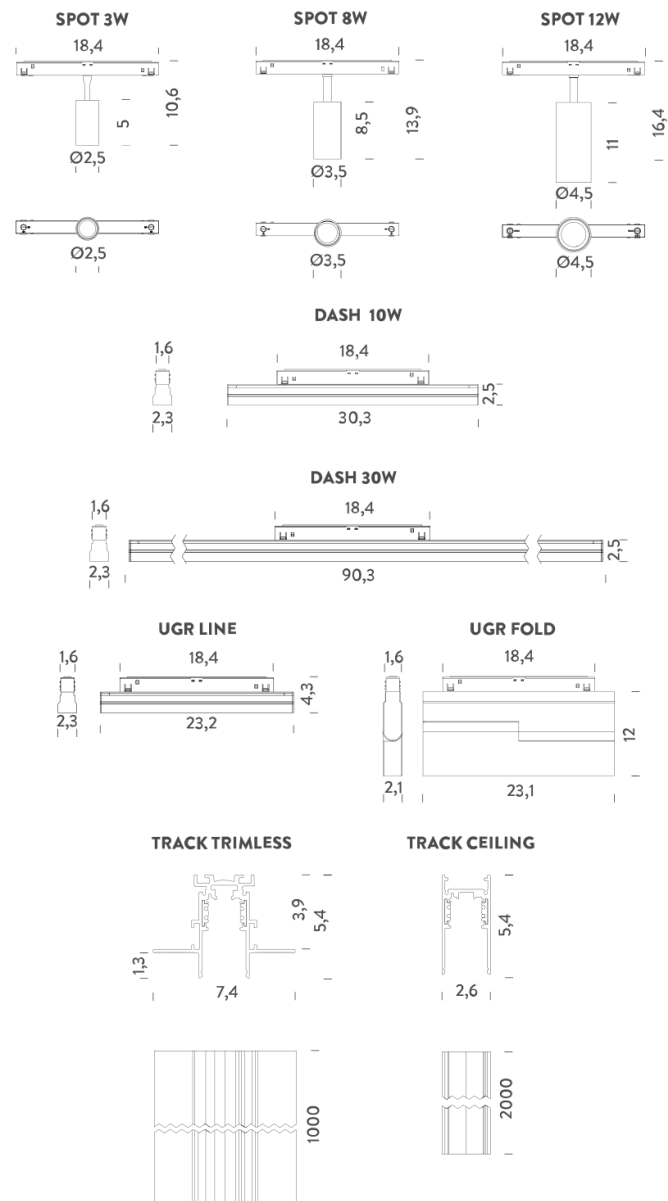

UGR LINE | 2700K

LAMPING

Source	LED
Total power	15W
Emission	direct UGR<19
Switching	DALI
Tension	48V
Color temperature	2700K
Luminous flux	1146lm
Typ CRI	90
IP class	20
Dimensions	23,2x4,3x18,4
Materials	Aluminium + polycarbonate
Notes	driver, track and accessories not included

Codes

MFLE5302U48DAN

Structure

black

Certificazioni