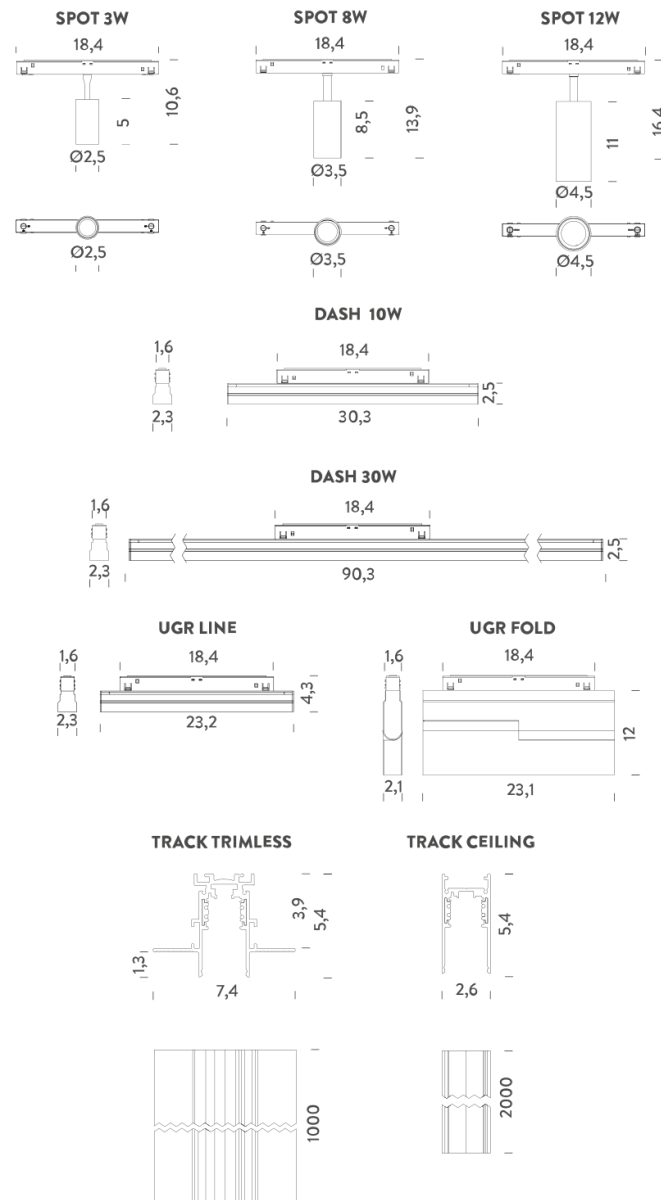

SPOT 12W | 3000K - 38°

LAMPING

Source	LED
Total power	12W
Emission	orientable
Switching	DALI
Tension	48V
Color temperature	3000K
Luminous flux	976lm
Typ CRI	90
IP class	20
Dimensions	ø4,5x18,4x16,4
Materials	Aluminium + polycarbonate
Notes	driver, track and accessories not included

Codes

MFLE5201745WAN

Structure

black

Certificazioni