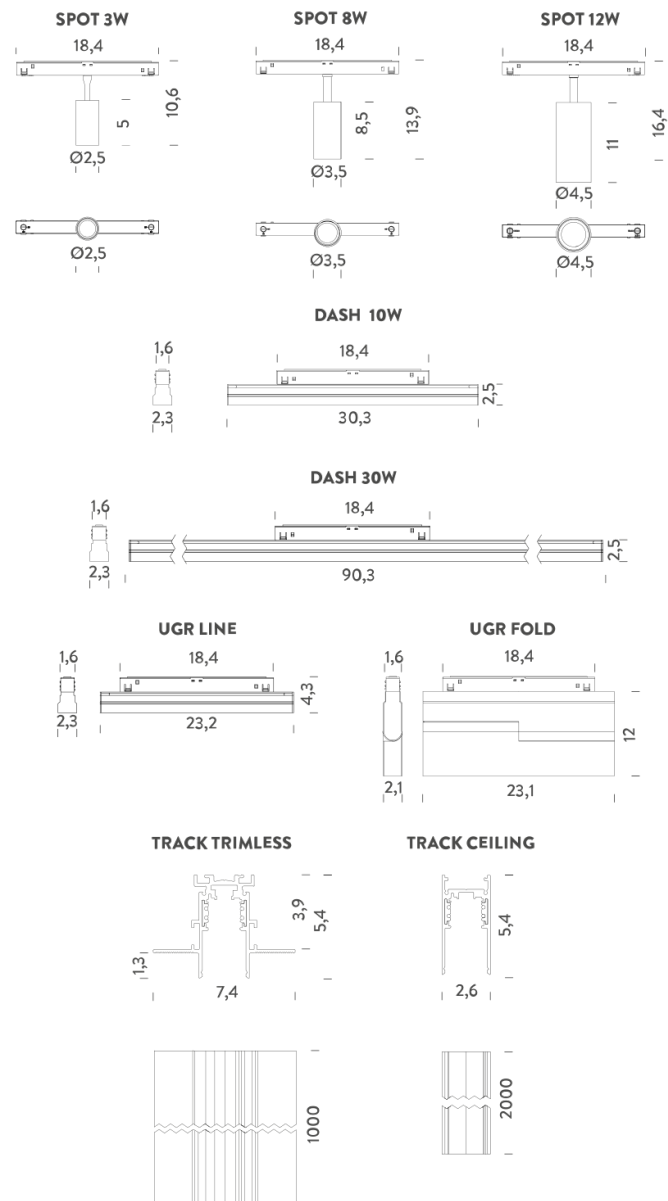

SPOT 3W | 2700K - 38°

LAMPING

Source	LED
Total power	3W
Emission	orientable
Switching	DALI
Tension	48V
Color temperature	2700K
Luminous flux	137lm
Typ CRI	90
IP class	20
Dimensions	ø2,5x18,4x10,6
Materials	Aluminium + polycarbonate
Notes	driver, track and accessories not included

Codes

MFLE5201746DAN

Structure

black

Certificazioni