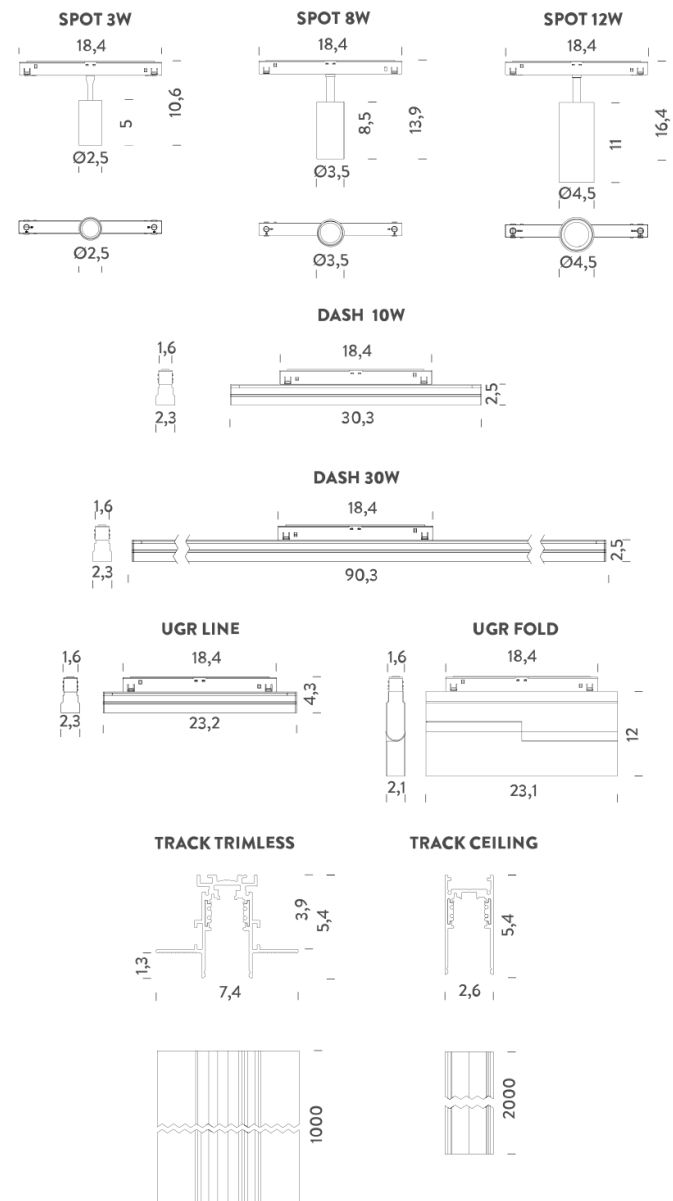

TRACK CEILING | 3M

LAMPING

Tension	48V
Dimensions	300x2,6x5x4
Materials	Aluminium
Notes	pendant version available
Customization options	recessed trim version
Accessories	Ceiling-Pendant Track 48V - accessories, | Ceiling-Trimless Track 48V - accessories,

Codes

MFLE0230NE

Structure

black