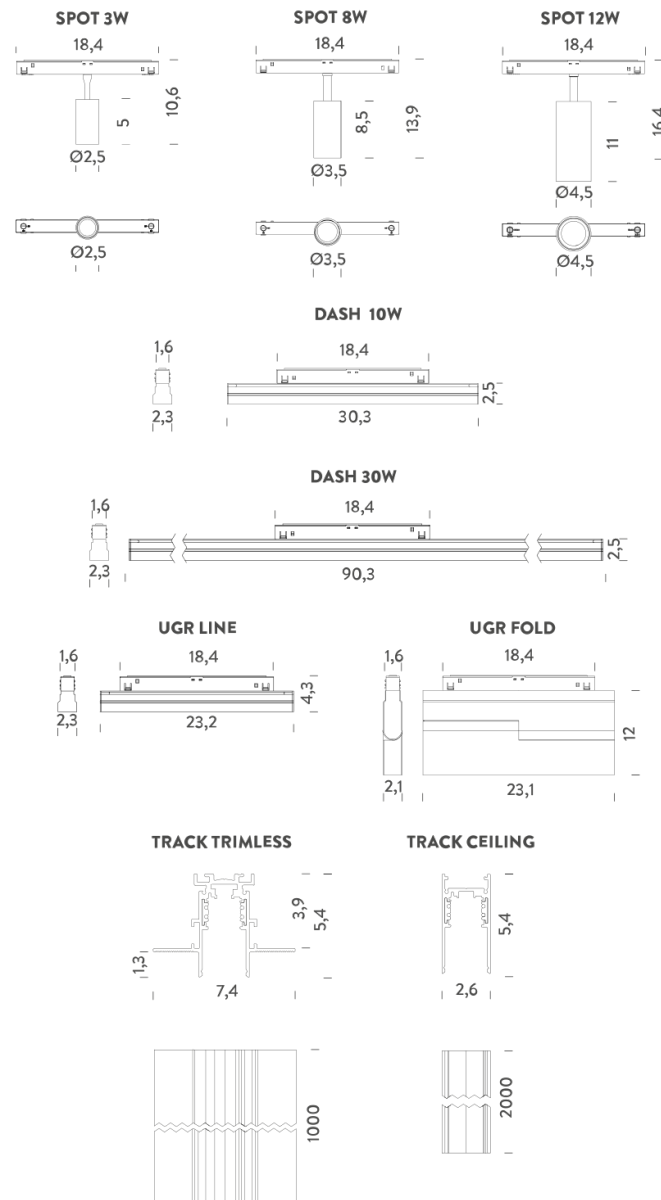

UGR FOLD | 3000K

LAMPING

Source	LED
Total power	15W
Emission	orientable UGR<19
Switching	DALI
Tension	48V
Color temperature	3000K
Luminous flux	1550lm
Typ CRI	90
IP class	20
Dimensions	23,1x12x18,4
Materials	Aluminium + polycarbonate
Notes	driver, track and accessories not included
Customization options	asymmetric optic

Codes

MFLE5202T48WAN

Structure

black

Certificazioni