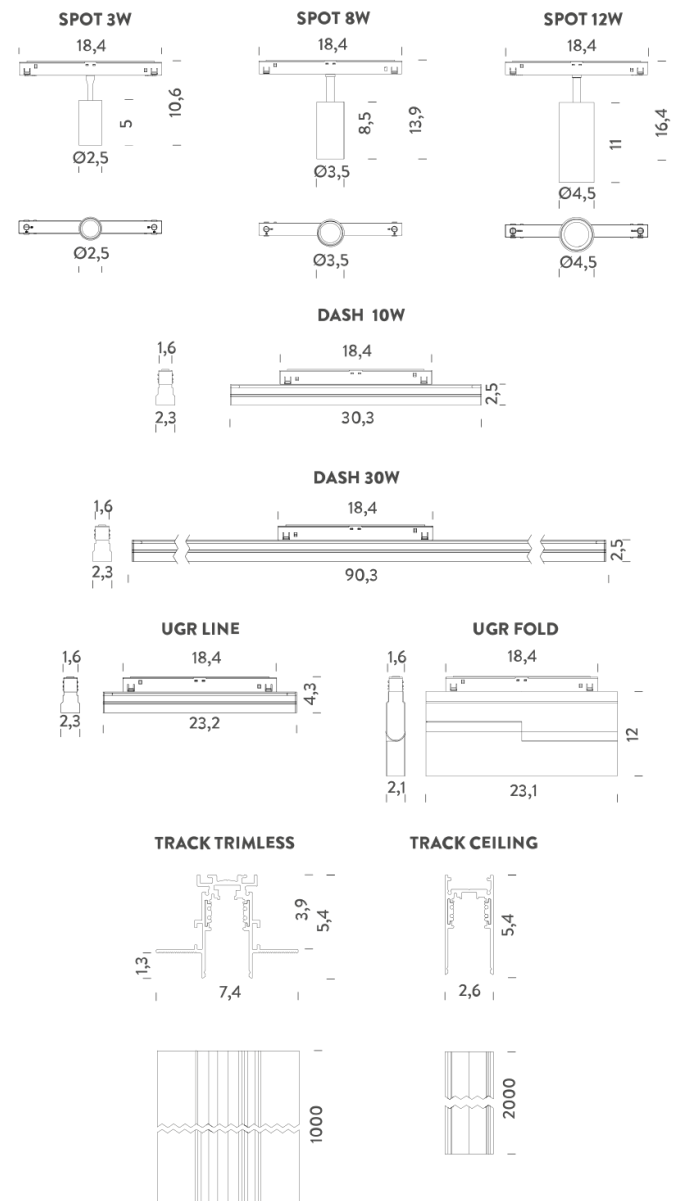

TRACK TRIMLESS | 1M

LAMPING

Tension	48V
Dimensions	100x7,4x5,4
Materials	Aluminium
Customization options	recessed trim version
Accessories	Ceiling-Trimless Track 48V - accessories, | Trimless Track 48V - accessories,

Codes

MFLE0810NE

Structure

black