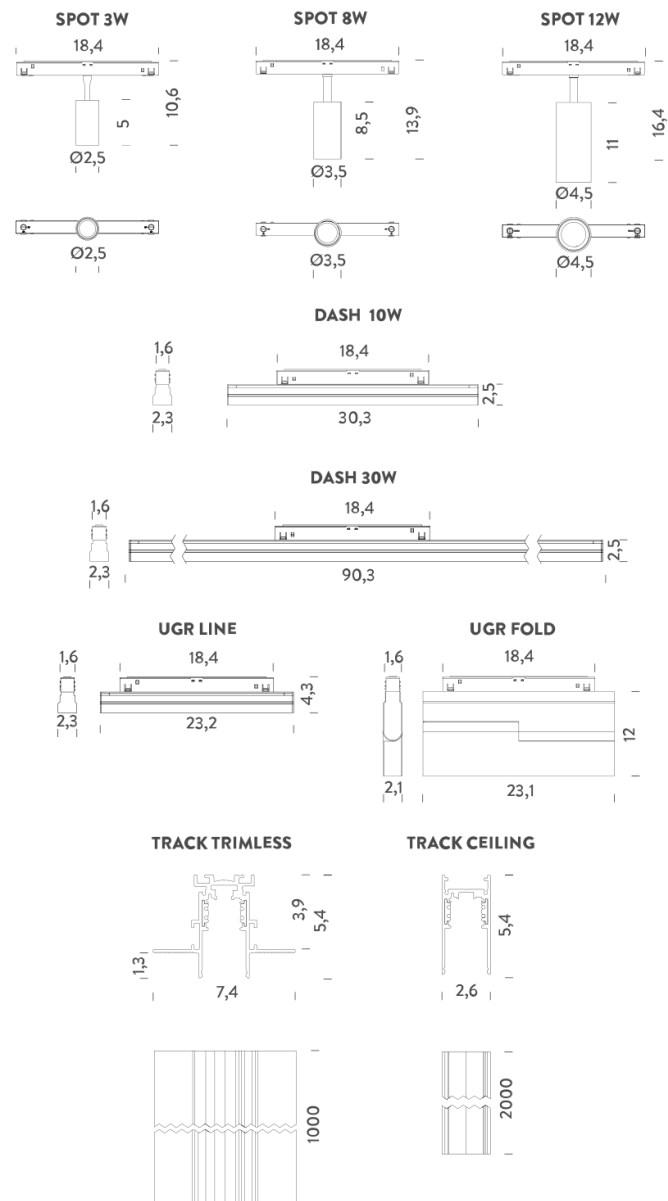

DASH 30W | 3000K

LAMPING

Source	Linear LED
Total power	30W
Emission	diffused
Switching	DALI
Tension	48V
Color temperature	3000K
Luminous flux	1768lm
Typ CRI	90
IP class	20
Dimensions	90,3x2,3x2,5
Materials	Aluminium + polycarbonate
Notes	driver, track and accessories not included

Codes

MFLE5309G47WAN

Structure

black

Certificazioni