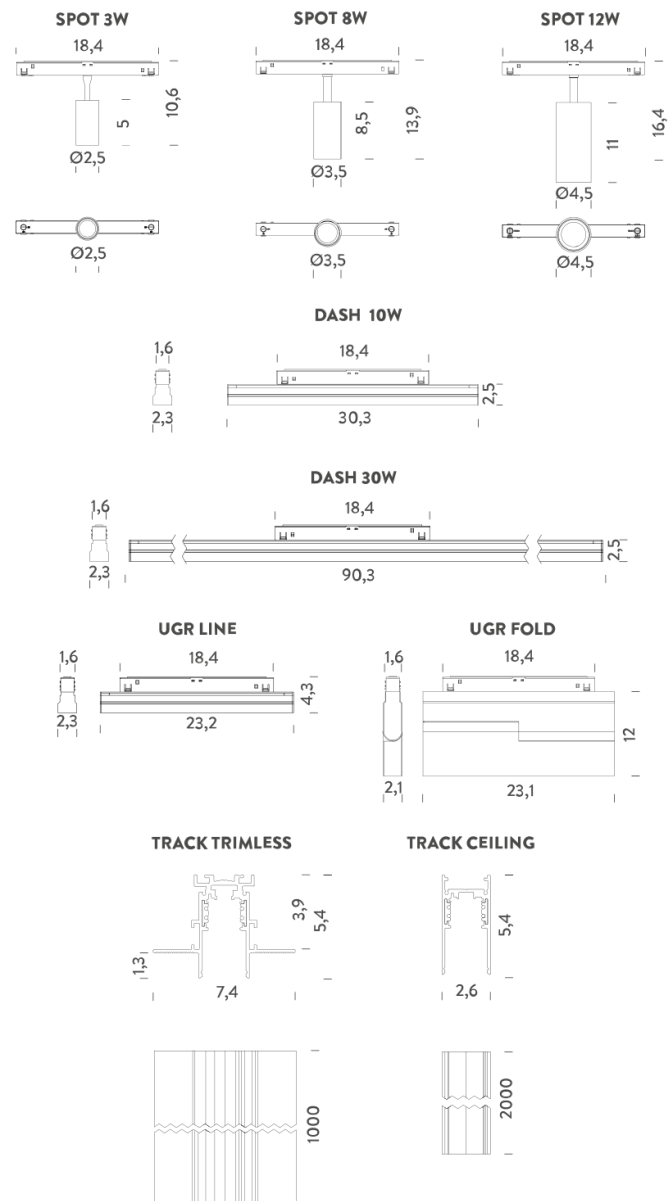

DASH 10W | 3000K

LAMPING

Source	Linear LED
Total power	10W
Emission	diffused
Switching	DALI
Tension	48V
Color temperature	3000K
Luminous flux	522lm
Typ CRI	90
IP class	20
Dimensions	30,3x2,3x2,5
Materials	Aluminium + polycarbonate
Notes	driver, track and accessories not included

Codes

MFLE5303G47WAN

Structure

black

Certificazioni