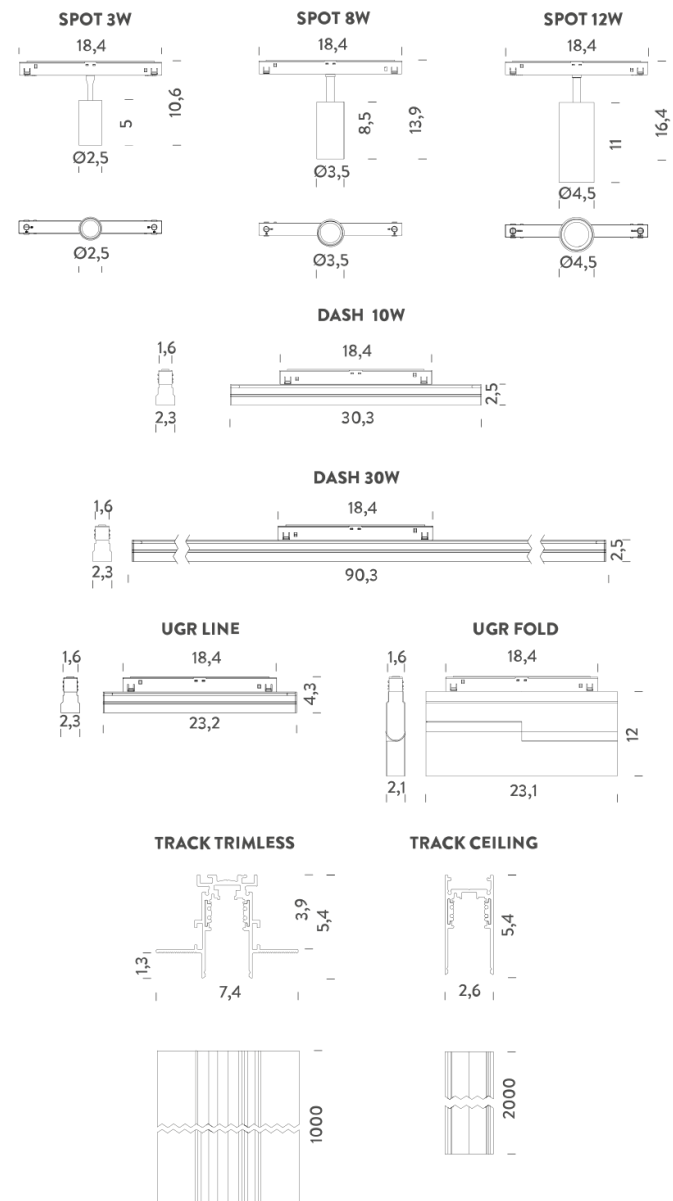

TRACK CEILING | 1M

LAMPING

Tension	48V
Dimensions	100x2,6x5,4
Materials	Aluminium
Notes	pendant version available
Customization options	recessed trim version
Accessories	Ceiling-Pendant Track 48V - accessories, | Ceiling-Trimless Track 48V - accessories,

Codes

MFLE0210NE

Structure

black