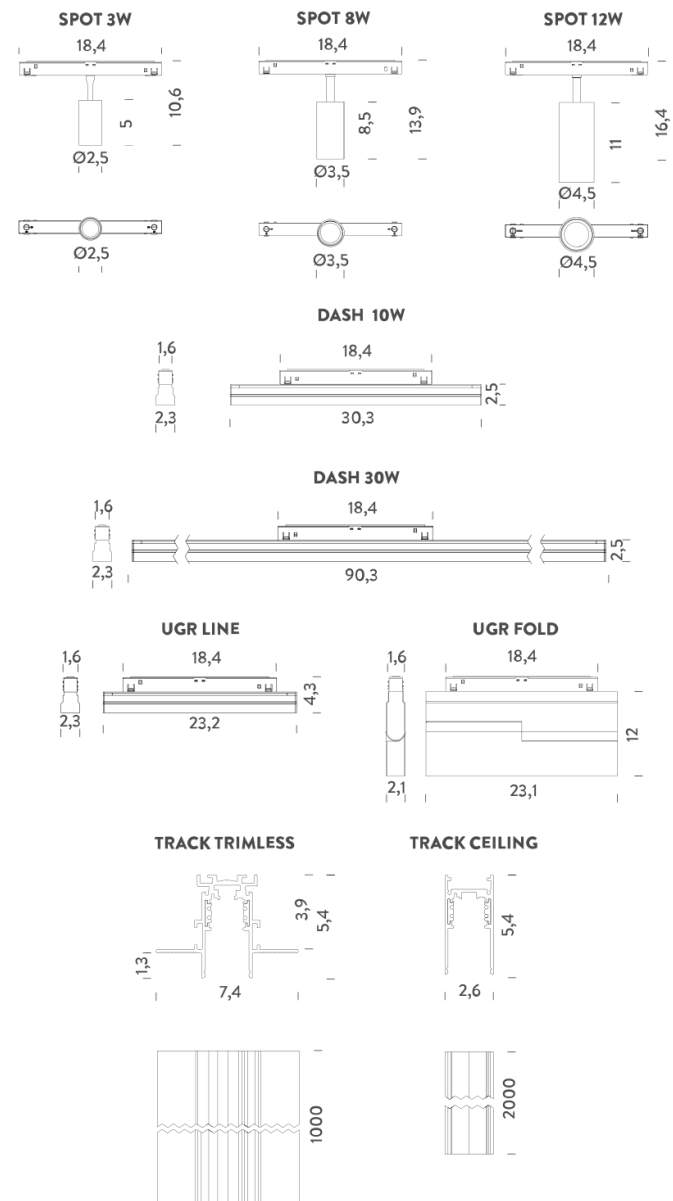

SPOT 8W | 2700K - 38°

LAMPING

Source	LED
Total power	8W
Emission	orientable
Switching	DALI
Tension	48V
Color temperature	2700K
Luminous flux	597lm
Typ CRI	90
IP class	20
Dimensions	ø3,5x18,4x13,9
Materials	Aluminium + polycarbonate
Notes	driver, track and accessories not included

Codes

MFLE5201744DAN

Structure

black

Certificazioni