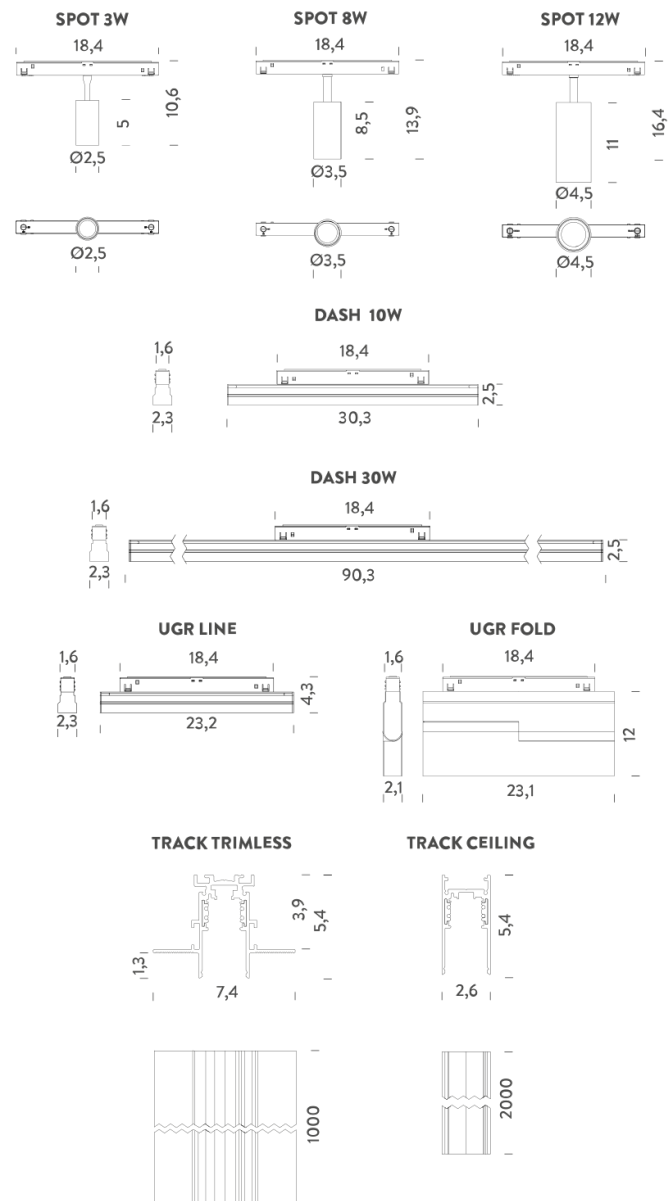

DASH 30W | 2700K

LAMPING

Source	Linear LED
Total power	30W
Emission	diffused
Switching	DALI
Tension	48V
Color temperature	2700K
Luminous flux	1530lm
Typ CRI	90
IP class	20
Dimensions	90,3x2,3x2,5
Materials	Aluminium + polycarbonate
Notes	driver, track and accessories not included

Codes

MFLE5309G47DAN

Structure

black

Certificazioni