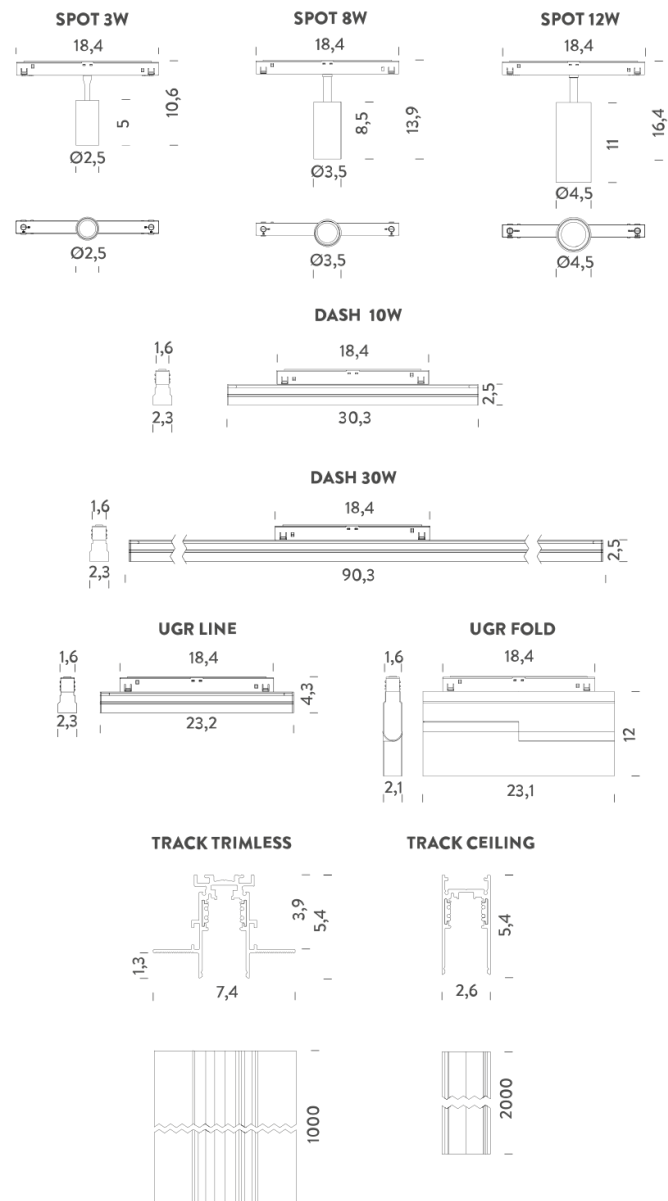

DASH 10W | 2700K

LAMPING

Source	Linear LED
Total power	10W
Emission	diffused
Switching	DALI
Tension	48V
Color temperature	2700K
Luminous flux	511lm
Typ CRI	90
IP class	20
Dimensions	30,3x2,3x2,5
Materials	Aluminium + polycarbonate
Notes	driver, track and accessories not included

Codes

MFLE5303G47DAN

Structure

black

Certificazioni