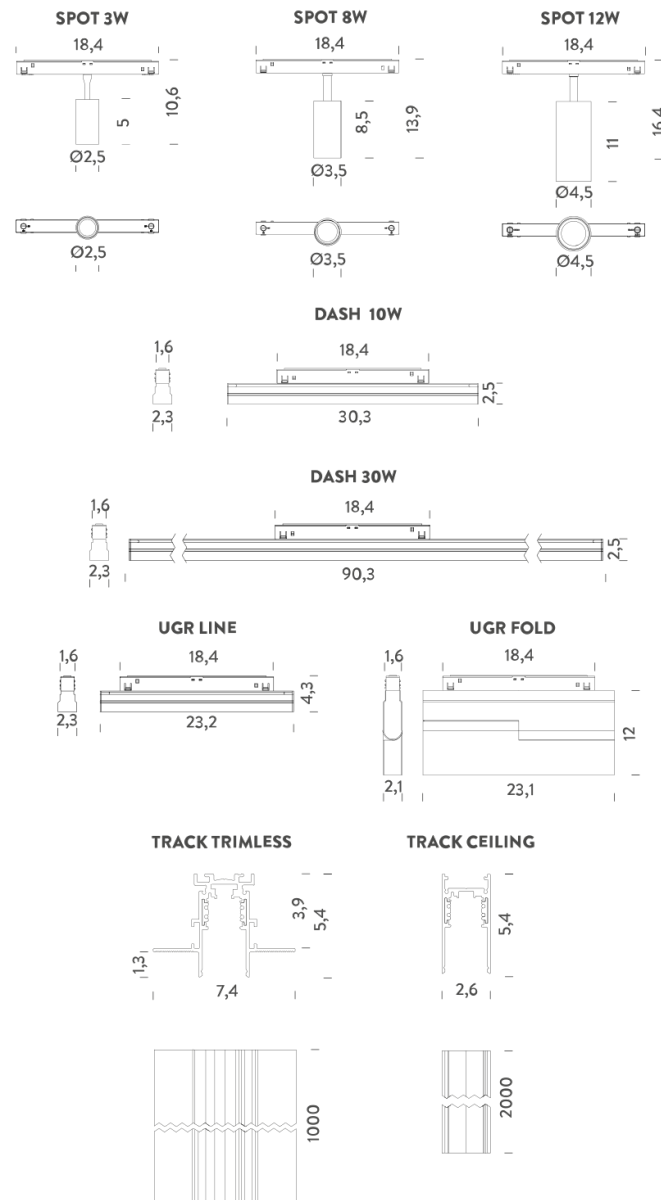

UGR LINE | 3000K

LAMPING

Source	LED
Total power	15W
Emission	direct UGR<19
Switching	DALI
Tension	48V
Color temperature	3000K
Luminous flux	1165lm
Typ CRI	90
IP class	20
Dimensions	23,2x4,3x18,4
Materials	Aluminium + polycarbonate
Notes	driver, track and accessories not included

Codes

MFLE5302U48WAN

Structure

black

Certificazioni