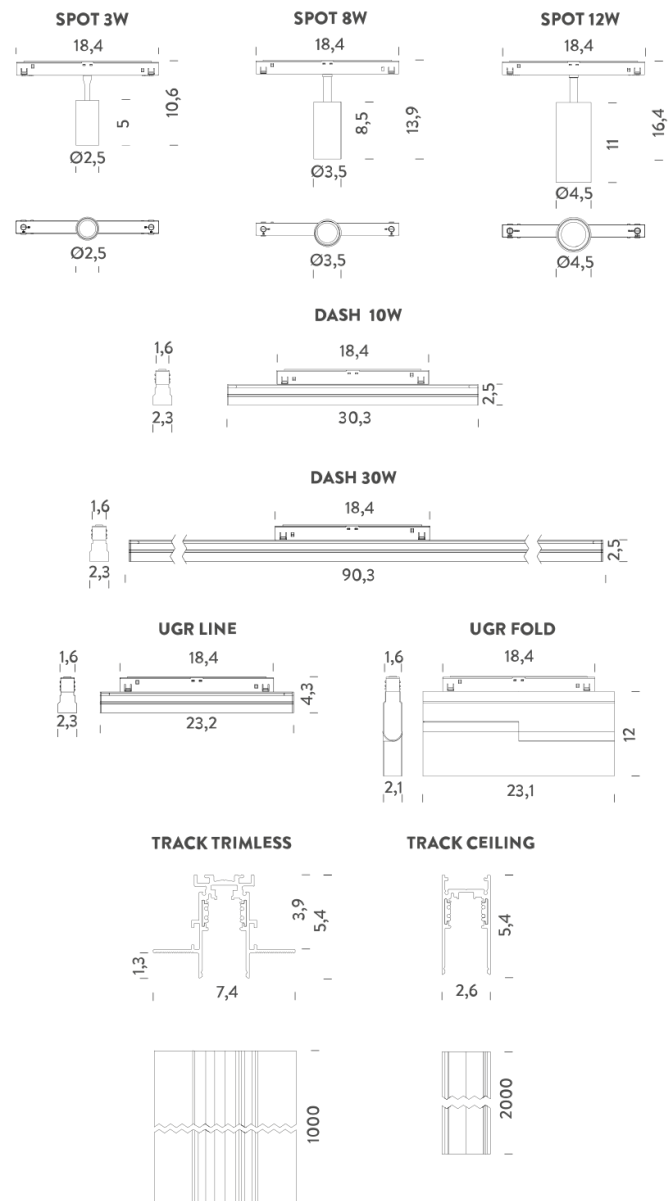

TRACK CEILING | 2M

LAMPING

Tension	48V
Dimensions	200x2,6x5,4
Materials	Aluminium
Notes	pendant version available
Customization options	recessed trim version
Accessories	Ceiling-Pendant Track 48V - accessories, | Ceiling-Trimless Track 48V - accessories,

Codes

MFLE0220NE

Structure

black