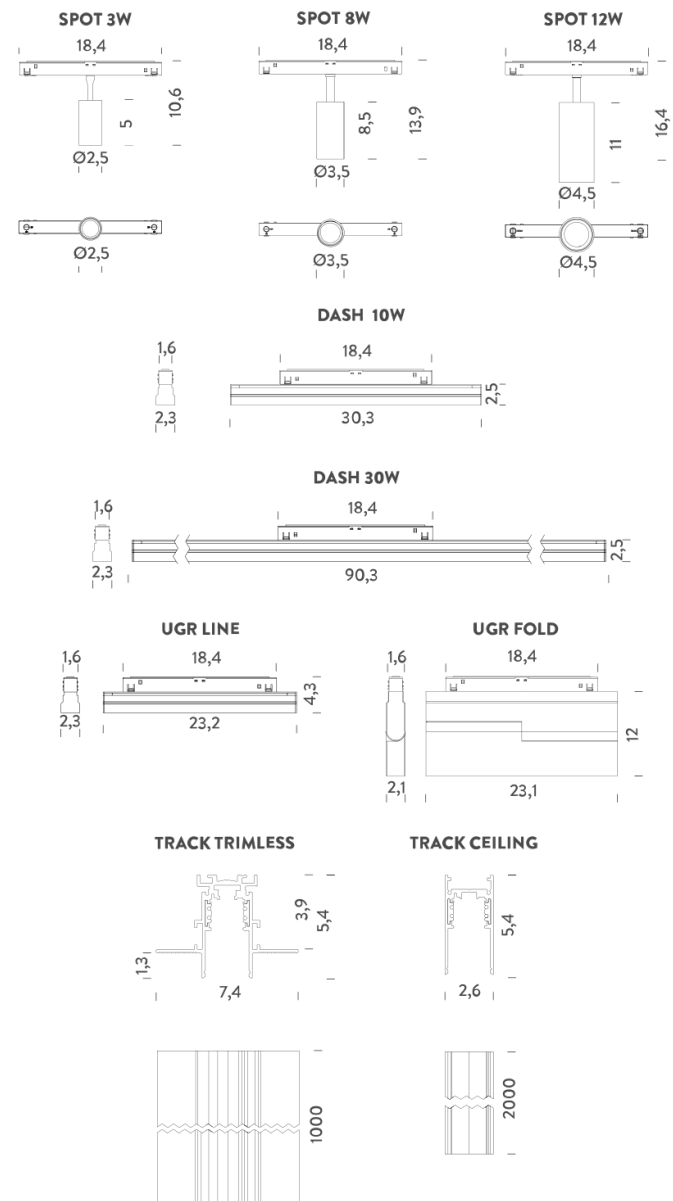

SPOT 12W | 2700K - 38°

LAMPING

Source	LED
Total power	12W
Emission	orientable
Switching	DALI
Tension	48V
Color temperature	2700K
Luminous flux	956lm
Typ CRI	90
IP class	20
Dimensions	ø4,5x18,4x16,4
Materials	Aluminium + polycarbonate
Notes	driver, track and accessories not included

Codes

MFLE5201745DAN

Structure

black

Certificazioni