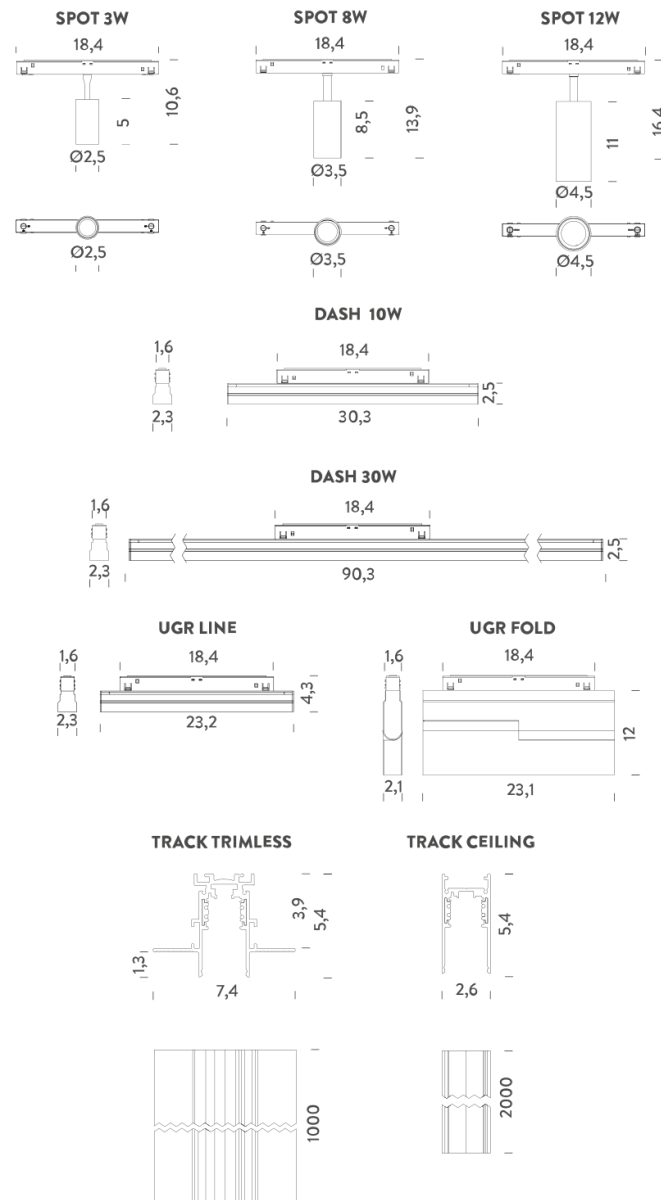

SPOT 3W | 3000K - 38°

LAMPING

Source	LED
Total power	3W
Emission	orientable
Switching	DALI
Tension	48V
Color temperature	3000K
Luminous flux	185lm
Typ CRI	90
IP class	20
Dimensions	ø2,5x18,4x10,6
Materials	Aluminium + polycarbonate
Notes	driver, track and accessories not included

Codes

MFLE5201746WAN

Structure

black

Certificazioni