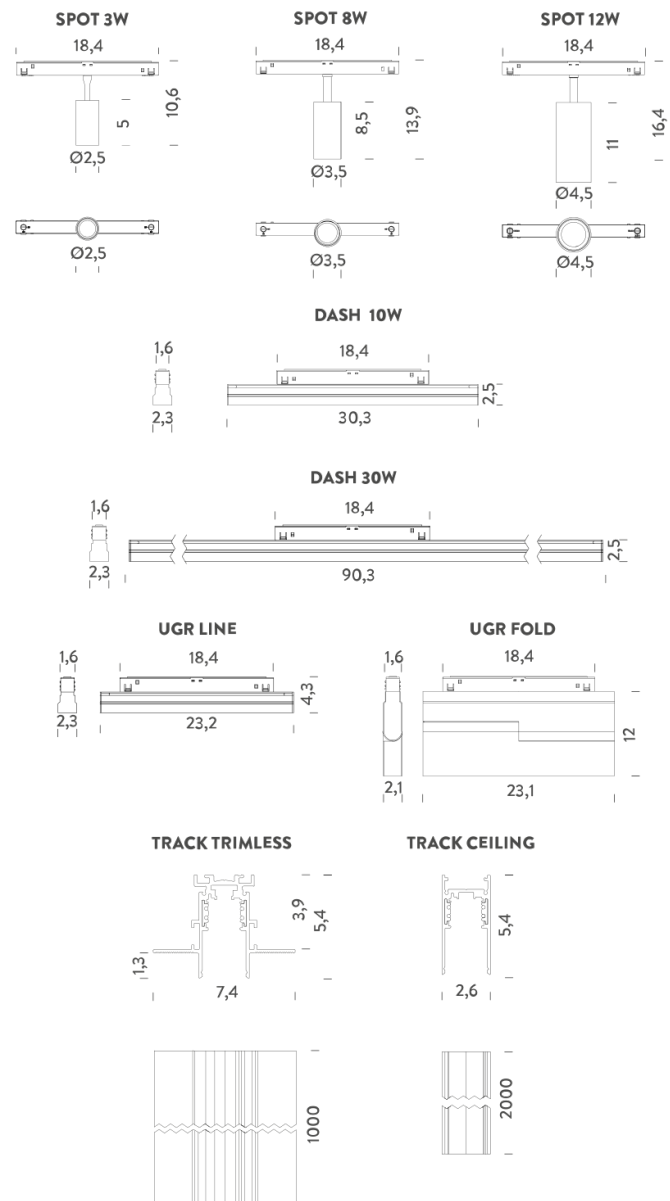

SPOT 8W | 2700K - 15°

LAMPING

Source	LED
Total power	8W
Emission	orientable
Switching	DALI
Tension	48V
Color temperature	2700K
Luminous flux	415lm
Typ CRI	90
IP class	20
Dimensions	ø3,5x18,4x13,9
Materials	Aluminium + polycarbonate
Notes	driver, track and accessories not included

Codes

MFLE5201344DAN

Structure

black

Certificazioni