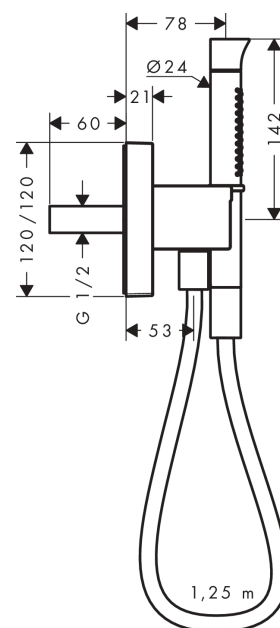

**AXOR Starck Organic**  
**Porter unit 120/120 with baton hand shower 2jet and shower hose**  
 Surfaces: **Chrome** Article Number: **12232000**

**product features**

- consists of: porter unit, baton hand shower, shower holder, shower hose
- shower head size: 68 x 24 mm
- integrated support function
- spray type: Rain, Mono
- maximum flow rate at 3 bar: 13 l/min
- minimum flow pressure: 1 bar
- for shower hoses with conical or cylindrical nut on both sides
- with non-return valve
- rinseable screen seal
- in a joined installation (10 mm distance) we recommend for perfect handling only the horizontal installation
- in a joined installation (10 mm distance), the basic set no.28486180 must be used
- in a freely-arranged installation (distance greater than 10 mm), no basic set is required

**Product image**

**Scale drawing**

**AXOR Starck Organic**  
**Porter unit 120/120 with baton hand shower 2jet and shower hose**  
 Surfaces: **Chrome** Article Number: **12232000**

## Exploded Drawing

Year of production: >10/15

**AXOR Starck Organic**  
**Porter unit 120/120 with baton hand shower 2jet and shower hose**  
 Surfaces: **Chrome** Article Number: **12232000**

## Spare part list

Year of production: >10/15

Pos.		Article Number	Price	PU
1	handshower	92749000	-	1
2	special tool	98987000	-	1
3	O-ring 17x1,5	98137000	-	1
4	filter packing	94246000	-	1
5	shower holder, assy	98358000	-	1
6	hollow set screw M4x16	97663000	-	1
7	Hose Connection	96044000	-	1
8	O-ring 14x2	98129000	-	1
9	set of non return valves DW 15	94074000	-	1
10	shower hose 1,25 m	28282000	-	1
11	seal	98058000	-	1
12	escutcheon	98359000	-	1
13	connecting thread G½	98933000	-	1
14	O-ring 11x2	98127000	-	1
a	concealed item	28486180	-	1