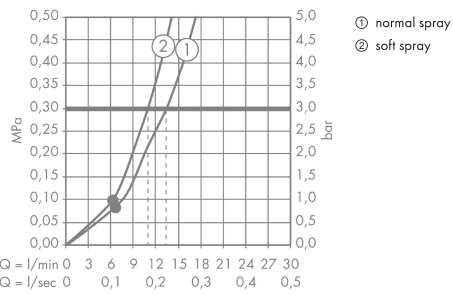

AXOR Starck Organic
Porter unit 120/120 with baton hand shower 2jet and shower hose
Surfaces: **Chrome** Article Number: **12232000**

Flowchart

The consumption was measured in combination with the appropriate fittings (thermostat/mixer/in-wall valve) to reflect actual application in practice.