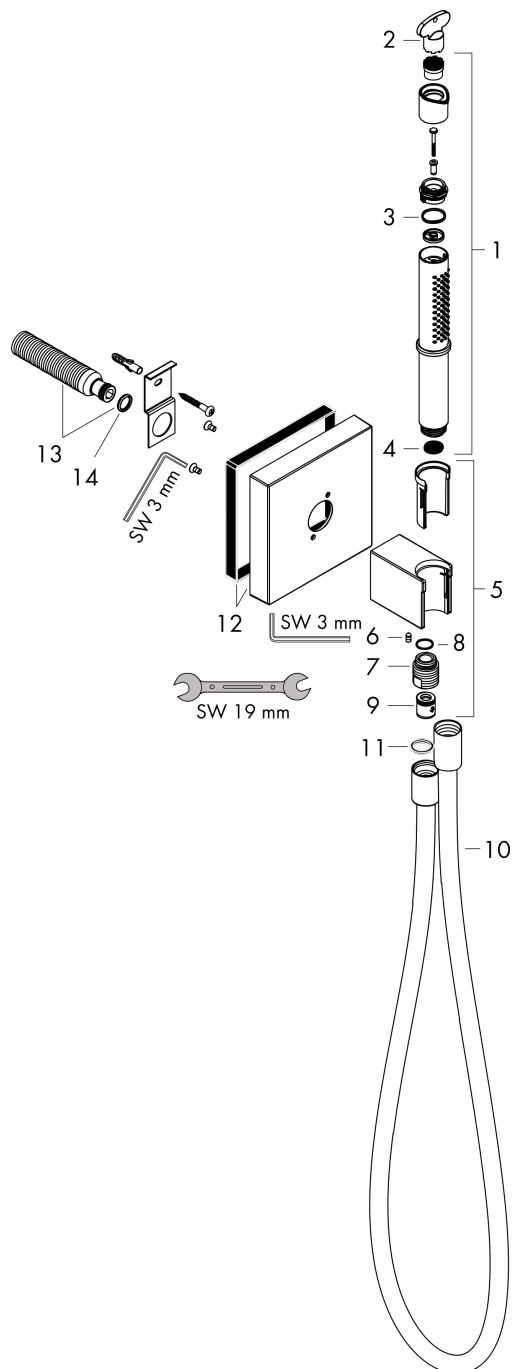

**AXOR Starck Organic**  
**Porter unit 120/120 with baton hand shower 2jet and shower hose**  
 Surfaces: **Chrome** Article Number: **12232000**

**product features**

- consists of: porter unit, baton hand shower, shower holder, shower hose
- shower head size: 68 x 24 mm
- integrated support function
- spray type: Rain, Mono
- maximum flow rate at 3 bar: 13 l/min
- minimum flow pressure: 1 bar
- for shower hoses with conical or cylindrical nut on both sides
- with non-return valve
- rinseable screen seal
- in a joined installation (10 mm distance) we recommend for perfect handling only the horizontal installation
- in a joined installation (10 mm distance), the basic set no.28486180 must be used
- in a freely-arranged installation (distance greater than 10 mm), no basic set is required

## Flowchart

The consumption was measured in combination with the appropriate fittings (thermostat/mixer/in-wall valve) to reflect actual application in practice.

**AXOR Starck Organic**  
**Porter unit 120/120 with baton hand shower 2jet and shower hose**  
 Surfaces: **Chrome** Article Number: **12232000**

## Exploded Drawing

Year of production: >10/15

**AXOR Starck Organic**  
**Porter unit 120/120 with baton hand shower 2jet and shower hose**  
 Surfaces: **Chrome** Article Number: **12232000**

## Spare part list

Year of production: >10/15

Pos.		Article Number	Price	PU
1	handshower	92749000	-	1
2	special tool	98987000	-	1
3	O-ring 17x1,5	98137000	-	1
4	filter packing	94246000	-	1
5	shower holder, assy	98358000	-	1
6	hollow set screw M4x16	97663000	-	1
7	Hose Connection	96044000	-	1
8	O-ring 14x2	98129000	-	1
9	set of non return valves DW 15	94074000	-	1
10	shower hose 1,25 m	28282000	-	1
11	seal	98058000	-	1
12	escutcheon	98359000	-	1
13	connecting thread G½	98933000	-	1
14	O-ring 11x2	98127000	-	1
a	concealed item	28486180	-	1