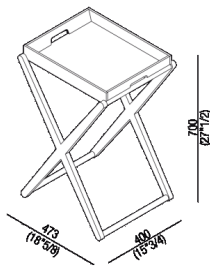

Table, high, with removable tray
 ACOM0622_

Benedini Associati, 2012

High table with removable tray in natural, brown, dark oak or in teak.

Finishes

-  Natural oak
-  Brown oak
-  Dark oak
-  White painted
-  Painted grey
-  Painted teak

Materials

-  Wood

Height:	70 cm	27" 1/2 inches
Width:	40 cm	15" 3/4 inches
Depth:	47.3 cm	18" 5/8 inches

Main dimensions