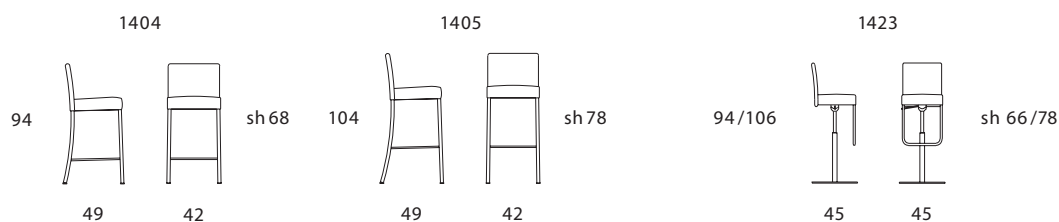

## JASON barstools. Design: EOOS.

The Jason barstool, a high chair with a low back and the typical seating comfort, is another of the upholstery programme Jason. The Jason barstool comes in two different seat heights with satin, highly polished legs. As a further option, the seat can swivel on a chrome base-plate and is fully height-adjustable. The bar supports the legs for comfortable sitting.

#### Jason 1404/1405 with four legs

<b>Modell no.</b>	1404/1405
<b>Frame</b>	Steel, highly polished chrome-plated or satin chrome .
<b>Upholstery</b>	Seat and back foam-moulded.
<b>Glides</b>	Teflon glides for stone and carpet floors, felt glides for wooden floors.
<b>Matching models</b>	Bistro table X-Table 106.

### Technical drawings and dimensions

All dimensions in cm.