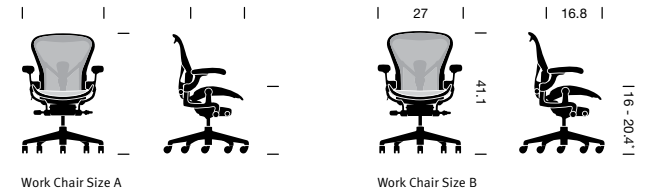

Warranty

12-year, 3-shift

hermanmiller.com/aeron

Aeron® Chair

Key Features

- 8Z Pellicle**
8Z Pellicle offers unprecedented comfort through eight varied zones of tension in the seat and back.
- PostureFit SL**
The PostureFit SL supports the sacral region to nurture the natural S-shape of the spine, supports the pelvis, and activates healthful posture. A secondary pad supports to the lumbar region.
- Harmonic™ 2 Tilt**
The tilt moves with you naturally, allowing you to shift from forward to reclining postures intuitively and smoothly, and always at an optimal balance point.
- Three Sizes**
Aeron comes in three sizes to ensure a better fit.

Statement of Line

Work Chair

Size A
Height: 870-978mm
Width: 699-744mm
Depth: 686-699mm
Seat H: 366-490mm
Seat D: 406mm

Details

Family
Work Chair

Seat Depth
Size A **40cm**

The following information applies only to Aeron work chair.

Overview

Maximum User Weight Size A **136 kg**

Back Support

No Additional Support
PostureFit
Adjustable Lumbar Support **Optional**
Adjustable PostureFit SL Support **Standard**
Optional

Tilt Options

Standard Tilt
Tilt Limiter
Tilt Limiter with Seat Angle

Arm Options

No Arms
Fixed Arms
Height-Adjustable Arms
Fully Adjustable Arms
Fully Adjustable Arms plus Armpad
Depth

Seat Height

Size A
Size B **36cm-48.26cm**
Size C

*range may vary depending on cylinder height