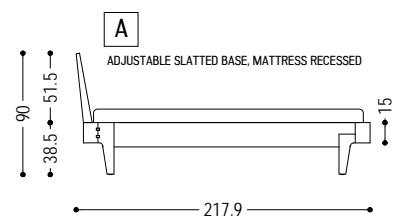

Bed entirely made of solid wood, characterized by dovetail joints that connect the feet to the structure.

STANDARD VERSION: ADJUSTABLE SLATTED BASE; UPON REQUEST FIXED SLATTED BASE AT THE SAME PRICE (for further information please contact our Sales Department)

CODE	SIZE	A1	A2
REVO BED DOUBLE	total size: W 168 x D 217,9 x H 90 space for slatted base: W 162 x D 202 suggested mattress: W 160 x D 200	■	■
	total size: W 178 x D 217,9 x H 90 space for slatted base: W 172 x D 202 suggested mattress: W 170 x D 200	■	■
	total size: W 188 x D 217,9 x H 90 space for slatted base: W 182 x D 202 suggested mattress: W 180 x D 200	■	■
	total size: W 208 x D 217,9 x H 90 space for slatted base: W 202 x D 202 suggested mattress: W 200 x D 200	■	■
REVO BED FRENCH	total size: W 148 x D 217,9 x H 90 space for slatted base: W 142 x D 142 suggested mattress: W 140 x D 140	■	■
REVO BED SINGLE	total size: W 108 x D 217,9 x H 90 space for slatted base: W 102 x D 102 suggested mattress: W 100 x D 100	■	■

AVAILABLE FINISHES:

A1: walnut without knots, walnut with knots

A2: oak without knots, oak with knots, cherry, maple