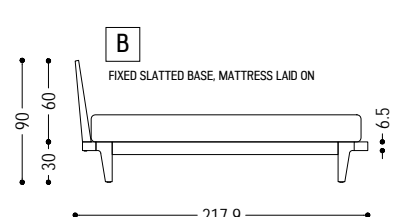

Bed entirely made of solid wood, characterized by dovetail joints that connect the feet to the structure.

STANDARD VERSION: ADJUSTABLE SLATTED BASE; UPON REQUEST FIXED SLATTED BASE AT THE SAME PRICE (for further information please contact our Sales Department)

CODE	SIZE	A1	A2
REVO BED DOUBLE	total size: W 168 x D 217,9 x H 90 space for slatted base: W 162 x D 202 suggested mattress: W 160 x D 200	■	■
	total size: W 178 x D 217,9 x H 90 space for slatted base: W 172 x D 202 suggested mattress: W 170 x D 200	■	■
	total size: W 188 x D 217,9 x H 90 space for slatted base: W 182 x D 202 suggested mattress: W 180 x D 200	■	■
	total size: W 208 x D 217,9 x H 90 space for slatted base: W 202 x D 202 suggested mattress: W 200 x D 200	■	■
REVO BED FRENCH	total size: W 148 x D 217,9 x H 90 space for slatted base: W 142 x D 142 suggested mattress: W 140 x D 140	■	■
REVO BED SINGLE	total size: W 108 x D 217,9 x H 90 space for slatted base: W 102 x D 102 suggested mattress: W 100 x D 100	■	■

AVAILABLE FINISHES:

A1: walnut without knots, walnut with knots

A2: oak without knots, oak with knots, cherry, maple