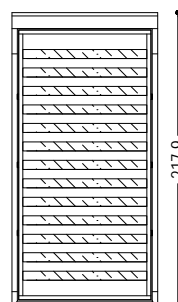

Bed entirely made of solid wood, characterized by dovetail joints that connect the feet to the structure.

STANDARD VERSION: ADJUSTABLE SLATTED BASE; UPON REQUEST FIXED SLATTED BASE AT THE SAME PRICE (for further information please contact our Sales Department)

CODE	SIZE	A1	A2
REVO BED DOUBLE	total size: W 168 x D 217,9 x H 90 space for slatted base: W 162 x D 202 suggested mattress: W 160 x D 200	■	■
	total size: W 178 x D 217,9 x H 90 space for slatted base: W 172 x D 202 suggested mattress: W 170 x D 200	■	■
	total size: W 188 x D 217,9 x H 90 space for slatted base: W 182 x D 202 suggested mattress: W 180 x D 200	■	■
	total size: W 208 x D 217,9 x H 90 space for slatted base: W 202 x D 202 suggested mattress: W 200 x D 200	■	■
REVO BED FRENCH	total size: W 148 x D 217,9 x H 90 space for slatted base: W 142 x D 142 suggested mattress: W 140 x D 140	■	■
REVO BED SINGLE	total size: W 108 x D 217,9 x H 90 space for slatted base: W 102 x D 102 suggested mattress: W 100 x D 100	■	■

AVAILABLE FINISHES:

A1: walnut without knots, walnut with knots

A2: oak without knots, oak with knots, cherry, maple

REVO BED SINGLE