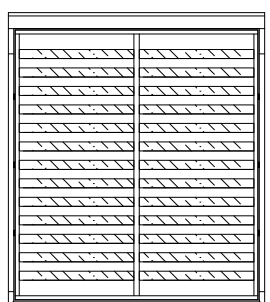

Bed entirely made of solid wood, characterized by dovetail joints that connect the feet to the structure.

STANDARD VERSION: ADJUSTABLE SLATTED BASE; UPON REQUEST FIXED SLATTED BASE AT THE SAME PRICE (for further information please contact our Sales Department)

CODE	SIZE	A1	A2
REVO BED DOUBLE	total size: W 168 x D 217,9 x H 90 space for slatted base: W 162 x D 202 suggested mattress: W 160 x D 200	■	■
	total size: W 178 x D 217,9 x H 90 space for slatted base: W 172 x D 202 suggested mattress: W 170 x D 200	■	■
	total size: W 188 x D 217,9 x H 90 space for slatted base: W 182 x D 202 suggested mattress: W 180 x D 200	■	■
	total size: W 208 x D 217,9 x H 90 space for slatted base: W 202 x D 202 suggested mattress: W 200 x D 200	■	■
REVO BED FRENCH	total size: W 148 x D 217,9 x H 90 space for slatted base: W 142 x D 142 suggested mattress: W 140 x D 140	■	■
REVO BED SINGLE	total size: W 108 x D 217,9 x H 90 space for slatted base: W 102 x D 102 suggested mattress: W 100 x D 100	■	■

AVAILABLE FINISHES:

A1: walnut without knots, walnut with knots

A2: oak without knots, oak with knots, cherry, maple