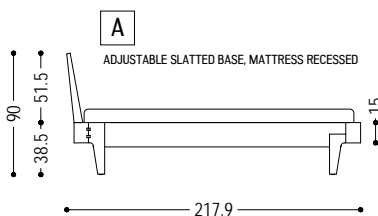

AVAILABLE FINISHES:

A1: walnut without knots, walnut with knots

A2: oak without knots, oak with knots, cherry, maple

REVO BED DOUBLE - REVO BED FRENCH