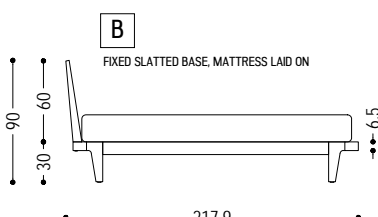

Bed entirely made of solid wood, characterized by dovetail joints that connect the feet to the structure.

STANDARD VERSION: ADJUSTABLE SLATTED BASE; UPON REQUEST FIXED SLATTED BASE AT THE SAME PRICE (for further information please contact our Sales Department)

CODE	SIZE	A1	A2
REVO BED DOUBLE	total size: W 168 x D 217,9 x H 90 space for slatted base: W 162 x D 202 suggested mattress: W 160 x D 200	■	■
	total size: W 178 x D 217,9 x H 90 space for slatted base: W 172 x D 202 suggested mattress: W 170 x D 200	■	■
	total size: W 188 x D 217,9 x H 90 space for slatted base: W 182 x D 202 suggested mattress: W 180 x D 200	■	■
	total size: W 208 x D 217,9 x H 90 space for slatted base: W 202 x D 202 suggested mattress: W 200 x D 200	■	■
REVO BED FRENCH	total size: W 148 x D 217,9 x H 90 space for slatted base: W 142 x D 142 suggested mattress: W 140 x D 140	■	■
REVO BED SINGLE	total size: W 108 x D 217,9 x H 90 space for slatted base: W 102 x D 102 suggested mattress: W 100 x D 100	■	■

AVAILABLE FINISHES:

A1: walnut without knots, walnut with knots

A2: oak without knots, oak with knots, cherry, maple