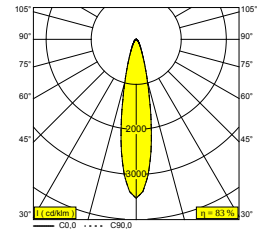

WHITE 30511 9325 W

 [View on website](#)

General info

LOCATION	indoor
INSTALLATION	Ceiling Surface mounted
INGRESS PROTECTION	IP20
WEIGHT (KG)	0.6
ADJUSTABILITY	0° to 45° swiveling, 360° rotatable
INFORMATION	LENS FL-24° INCL.DIMMABLE POWER SUPPLY