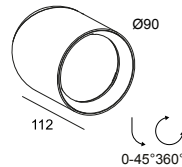

WHITE 30511 9325 W

 [View on website](#)

General info

LOCATION	indoor
INSTALLATION	Ceiling Surface mounted
INGRESS PROTECTION	IP20
WEIGHT (KG)	0.6
ADJUSTABILITY	0° to 45° swiveling, 360° rotatable
INFORMATION	LENS FL-24° INCL.DIMMABLE POWER SUPPLY

19810 0170 W SPY 90 TUBE W

Notes: