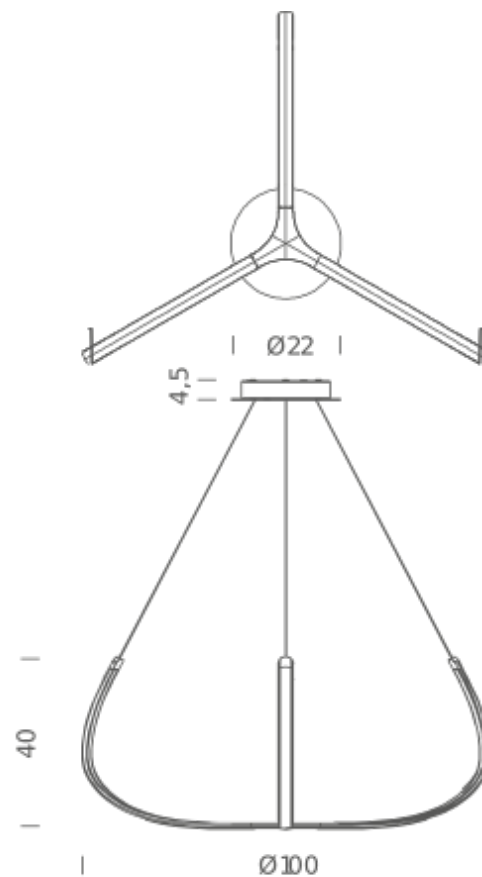

ALYA

Gabriele Rosa

Light pendant LED lamp with diffused lighting, with 70% uplight and 30% downlight output. Arms in extruded aluminum, central structure in die-casted aluminum. Diffuser in opaline methacrylate. Available in matt white or black finish. Dimmable also with remote control.

REMOTE CONTROL LED

LAMPING

Source	linear LED
Total power	37,5W
Emission	uplight, diffused
Switching	dimnable, 1-10V, remote
Tension	110/240V
Color temperature	3000K
Luminous flux	2130lm (source luminous flux)
Typ CRI	83
Energy class	A+
Dimensions	40x100x100
Materials	aluminium + PC
Notes	cable length max 2,5m
Net lamp weight	3 kg

Codes

ALY LWW 52
ALY LNN 52

PACKAGE

Package 01

Structure

white
black

Dimension: 16x64x47 cm / Gross weight: 4,5 kg

Certificazioni

DALI PUSH 220V

LAMPING

Source	linear LED
Total power	37,5W
Emission	uplight, diffused
Switching	dimnable, DALI push
Tension	230V
Color temperature	3000K
Luminous flux	2130lm (source luminous flux)
Typ CRI	85
Energy class	A+
Materials	aluminium + PC
Notes	cable length max 2,5m