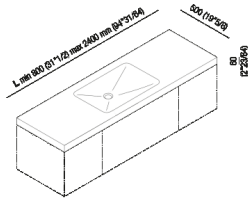

Countertop 6 cm (2" 3/8) with single, integrated washbasin Raso AXMRAS1Z_

Benedini Associati, 2002

Flat XL top to be rested on cabinets, with 6 cm thick and single Raso washbasin integrated, in Exmar.

Height:	6 cm	2" 3/8 inches
---------	------	---------------

Depth:	50 cm	19" 3/4 inches
--------	-------	----------------

Note: It is available with a minimum length of 80 cm (31" 1/4) and a maximum length of 240 cm (94" 1/2).

Finishes

-  White Carrara
-  Black Marquina
-  White
-  Green Alpi
-  Dark Emperador