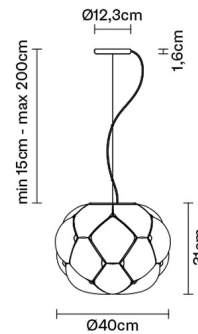

CLOUDY

F21A0571

Mathieu Lehanneur

Description

Pendant lamp with shaded white blown glass diffuser with metal structures in die-cast aluminium.

Dimensions

Voltage

220-240V

Socket

1xE27

Material

Glass - Metal

Light source and alternative bulbs

cod. A10225C01

E27 1x18W - LED
Max Watt. 150W

Available diffuser colours

Net: 4.01 kg

Packaging

Gross weight: 5.2 kg
Volume: 0.106 m³
Number of boxes: 1

Specs

EAC IP20

In the same family

Ceiling