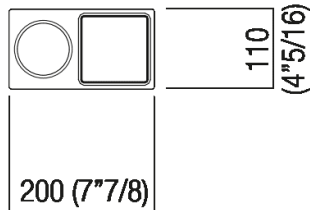

Height:	8.5 cm	3" 11/32 inches
Width:	20 cm	7" 7/8 inches
Depth:	10.5 cm	4" 1/8 inches

Note: Minimum order quantity: 4 pieces for any combination of item and finish. For smaller quantities, add 20% surcharge.

Main dimensions

∅ 80 (3"5/32)

39 (1"1/2)

85
(3" 11/32)

110
(4"5/16)

200 (7"7/8)