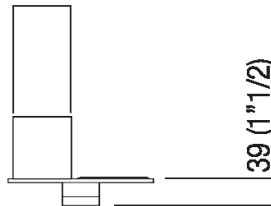

Shelf with soap dish and glass in Solid surface
 ADTL0471_

García Cumini, 2016

Finishes

Black

White

Materials

Solid Surface

Shelf with soap dish and glass in Solid surface

Height:	8.5 cm	3" 11/32 inches
Width:	20 cm	7" 7/8 inches
Depth:	10.5 cm	4" 1/8 inches

Note: Minimum order quantity: 4 pieces for any combination of item and finish. For smaller quantities, add 20% surcharge.

Main dimensions

∅ 80 (3"5/32)

39 (1"1/2)

85
(3" 11/32)

110
(4"5/16)

200 (7"7/8)