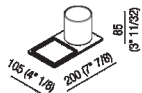

Shelf with soap dish and glass in Solid surface
 ADTL0471_

García Cumini, 2016

Finishes

Black

White

Materials

Solid Surface

Shelf with soap dish and glass in Solid surface

Height:	8.5 cm	3" 11/32 inches
Width:	20 cm	7" 7/8 inches
Depth:	10.5 cm	4" 1/8 inches

Note: Minimum order quantity: 4 pieces for any combination of item and finish. For smaller quantities, add 20% surcharge.

Main dimensions

∅ 80 (3"5/32)

39 (1"1/2)

85
(3" 11/32)

110
(4"5/16)

200 (7"7/8)