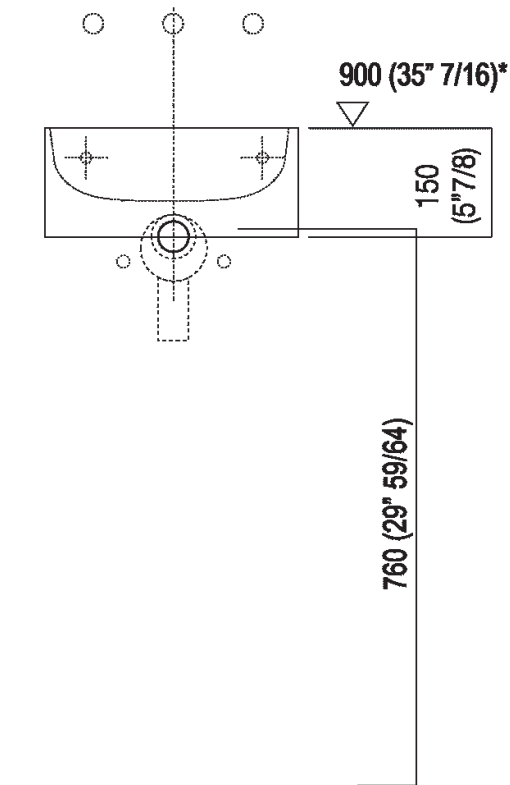

Height:	15 cm	5" 7/8 inches
Width:	35 cm	13" 3/4 inches
Weight:	8 kg	17 lbs
Depth:	35 cm	13" 3/4 inches
Packaging:	40 x 40 x 20 cm	15" 6/8 x 15" 6/8 x 7" 7/8 inches
Total weight:	11 kg	24 lbs

Main dimensions

Installation notes

Scarico per sifone a bottiglia
Drain for bottle trap

***h.consigliata / advised h.**

Installation notes

Scarico per sifone ad incasso
Drain for concealed waste trap

*h.consigliata / advised h.

Installation notes

Scarico per sifone ad incasso e piletta con canotto fisso
Drain for concealed waste trap with not adjustable pipe

*h.consigliata / advised h.