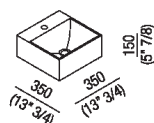

Independent washbasin with 1 tap hole
 ACER09941RZ

Benedini Associati, 2010

Finishes

White

Materials

Cristalplant® biobased

White Cristalplant® biobased square handbasin, available with or without tap hole, without overflow. Fixing kit included. Model with side storage shelf also available. Designed for waste .MET0563.

Height:	15 cm	5" 7/8 inches
Width:	35 cm	13" 3/4 inches
Weight:	8 kg	17 lbs
Depth:	35 cm	13" 3/4 inches
Packaging:	40 x 40 x 20 cm	15" 6/8 x 15" 6/8 x 7" 7/8 inches
Total weight:	11 kg	24 lbs

Main dimensions