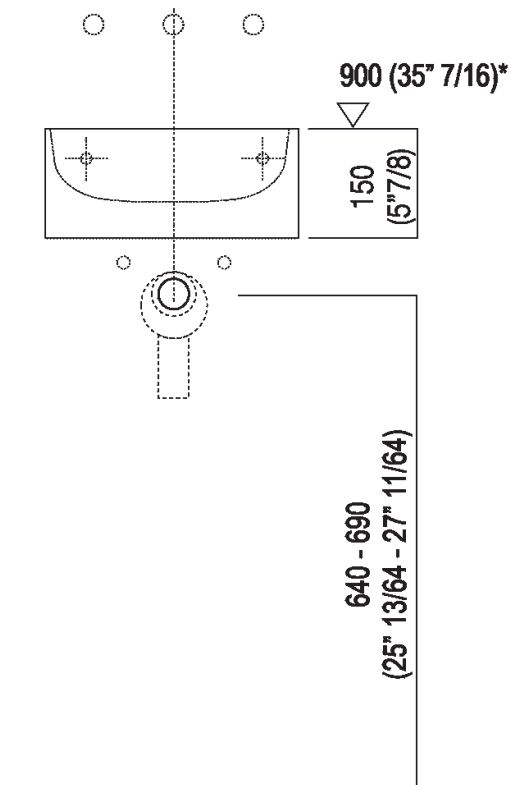

Height:	15 cm	5" 7/8 inches
Width:	35 cm	13" 3/4 inches
Weight:	8 kg	17 lbs
Depth:	35 cm	13" 3/4 inches
Packaging:	40 x 40 x 20 cm	15" 6/8 x 15" 6/8 x 7" 7/8 inches
Total weight:	11 kg	24 lbs

Main dimensions

Installation notes

Scarico per sifone a bottiglia
Drain for bottle trap

***h.consigliata / advised h.**

Installation notes

Scarico per sifone ad incasso
Drain for concealed waste trap

*h.consigliata / advised h.

Installation notes

Scarico per sifone ad incasso e piletta con canotto fisso
Drain for concealed waste trap with not adjustable pipe

*h.consigliata / advised h.