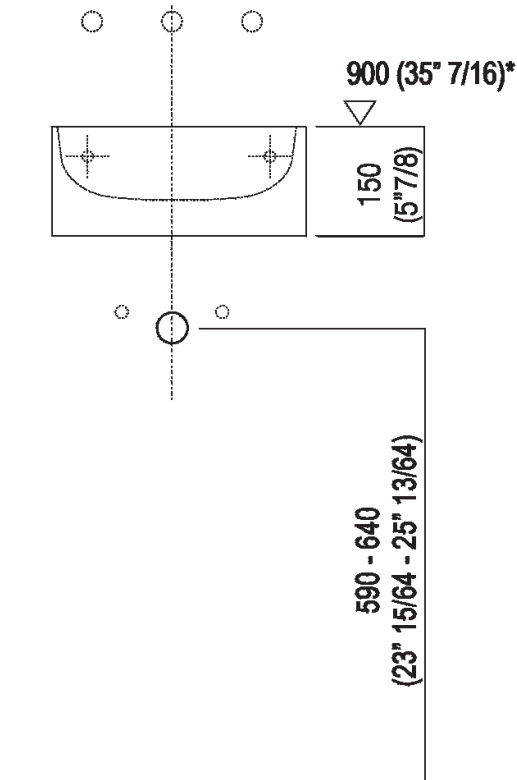

Installation notes

Scarico per sifone a bottiglia
Drain for bottle trap

*h.consigliata / advised h.