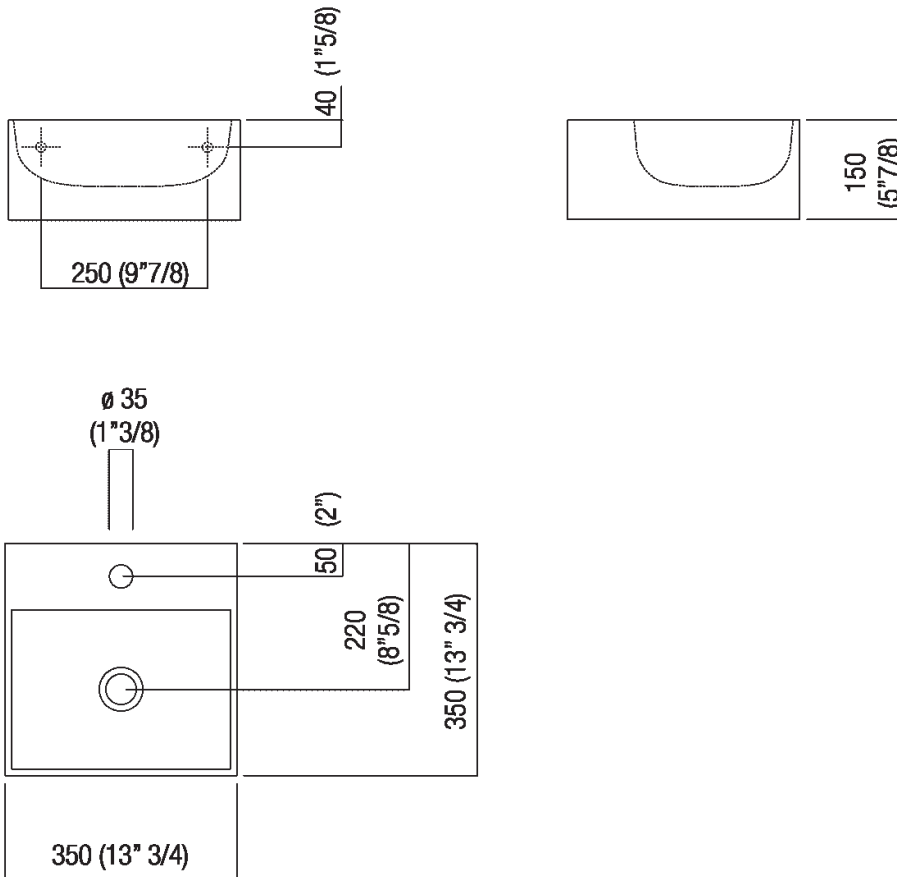

Independent washbasin with 1 tap hole
 ACER09941RZ

Benedini Associati, 2010

Finishes

White

Materials

Cristalplant® biobased

White Cristalplant® biobased square handbasin, available with or without tap hole, without overflow. Fixing kit included. Model with side storage shelf also available. Designed for waste .MET0563.

Height:	15 cm	5" 7/8 inches
Width:	35 cm	13" 3/4 inches
Weight:	8 kg	17 lbs
Depth:	35 cm	13" 3/4 inches
Packaging:	40 x 40 x 20 cm	15" 6/8 x 15" 6/8 x 7" 7/8 inches
Total weight:	11 kg	24 lbs

Main dimensions