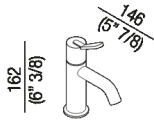

Single-hole mixer tap for washbasin without pop-up plug lever
AFEZ001_

design Benedini Associati, 2018

Top mounted tap for washbasin.

Single-hole mixer tap for washbasin without pop-up plug lever, including flexible connection hoses

Height:	17.2 cm	6" 3/4 inches
---------	---------	---------------

Depth:	14.6 cm	5" 7/8 inches
--------	---------	---------------

Finishes

Chrome

Matt white painted

Matt black painted

Materials

Brass