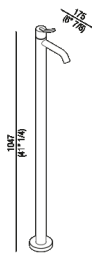

Floor standing washbasin mixer tap with floor connections  
 AFEZ004\_

design Benedini Associati, 2018

**Finishes**

-  Chrome
-  Matt white painted
-  Matt black painted

**Materials**

-  Brass

Floor standing washbasin mixer tap with floor connections

Height:	105.7 cm	41" 5/8 inches
Depth:	17.5 cm	6" 7/8 inches