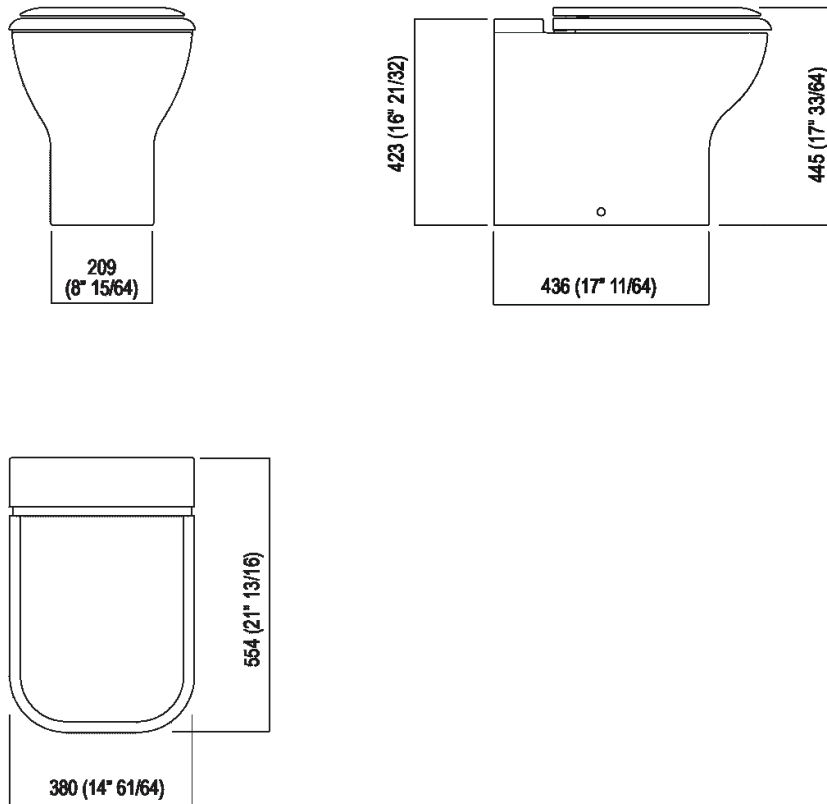

Floor-standing toilet bowl complete with soft-closing resin seat  
 ACER0898W\_

Benedini Associati, 2010

Floor standing WC which reminds the curvy shapes of bygone times.

**Finishes**

-  Matt white
-  White/dark grey
-  White/light grey
-  Glossy white

**Materials**

-  Ceramic

Flushdown ceramic bowl available in white or two colours (exterior in dark grey RAL7021 or light grey RAL7044) with floor drainage. The white version is also available with matt exterior and matt seat. Suitable for jet flush action and flushometer valve, suitable for recessed or external cistern; complete with seat in resin with soft-closing mechanism and fixing kit. To be used with Geberit built-in cisterns: Combifix and Duofix mod. Sigma 8 and Sigma 12. The metal support bracket AMET0315 or another compatible system is mandatory.

Height:	44.6 cm	17"1/2 inches
Width:	38 cm	14"15/16 inches
Weight:	25 kg	55 lbs
Depth:	55.4 cm	21"3/4 inches
Packaging:	66 x 48 x 54 cm	26" x 18"7/8 x 21"1/4 inches
Total weight:	28 kg	62 lbs

Main dimensions