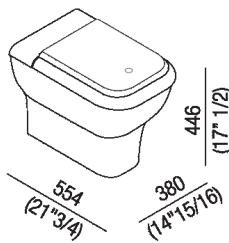

Floor-standing toilet bowl complete with soft-closing resin seat  
 ACER0898W\_

Benedini Associati, 2010

Floor standing WC which reminds the curvy shapes of bygone times.

**Finishes**

-  Matt white
-  White/dark grey
-  White/light grey
-  Glossy white

**Materials**

-  Ceramic

Flushdown ceramic bowl available in white or two colours (exterior in dark grey RAL7021 or light grey RAL7044) with floor drainage. The white version is also available with matt exterior and matt seat. Suitable for jet flush action and flushometer valve, suitable for recessed or external cistern; complete with seat in resin with soft-closing mechanism and fixing kit. To be used with Geberit built-in cisterns: Combifix and Duofix mod. Sigma 8 and Sigma 12. The metal support bracket AMET0315 or another compatible system is mandatory.

Height:	44.6 cm	17"1/2 inches
Width:	38 cm	14"15/16 inches
Weight:	25 kg	55 lbs
Depth:	55.4 cm	21"3/4 inches
Packaging:	66 x 48 x 54 cm	26" x 18"7/8 x 21"1/4 inches
Total weight:	28 kg	62 lbs

Main dimensions