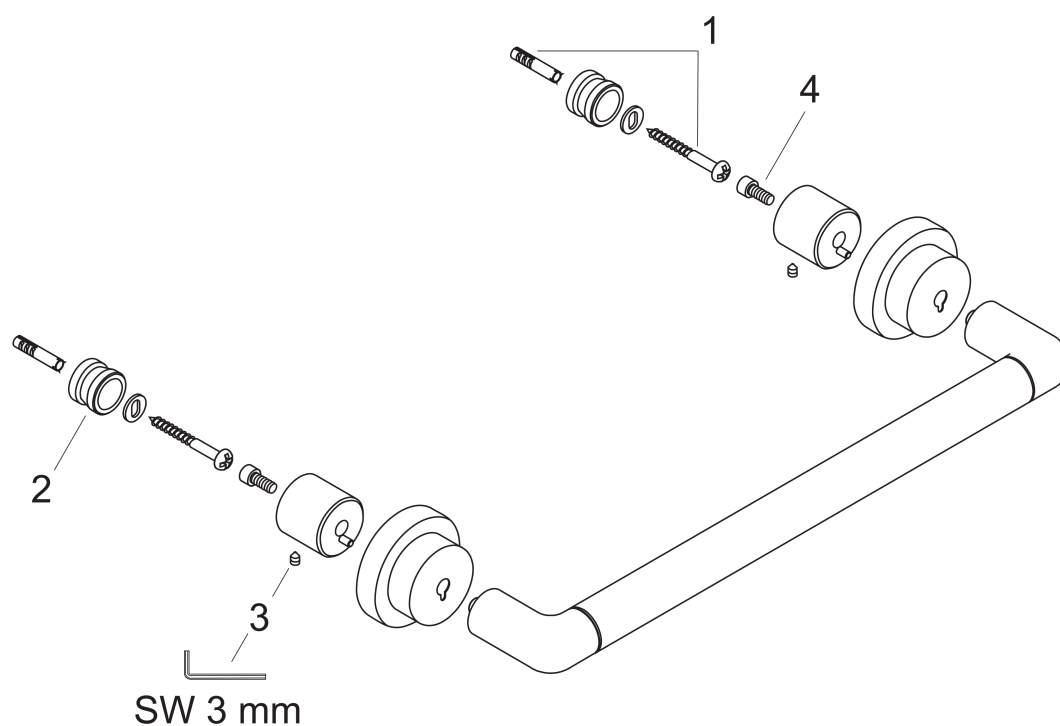

**AXOR Citterio**  
**Bath towel rail 600 mm**  
Surfaces: Article Number: **41760000**

## Exploded Drawing

Year of production: **04/03 - 06/22**

**AXOR Citterio**  
**Bath towel rail 600 mm**  
 Surfaces: Article Number: **41760000**

## Spare part list

Year of production: **04/03 - 06/22**

Pos.		Article Number	PC	PU
1	mounting set	40916000	2	1
2	support element	97597000	3	1
3	hollow set screw M6x6	97660000	1	1
4	hexagon socket screw M4x10	97661000	2	1