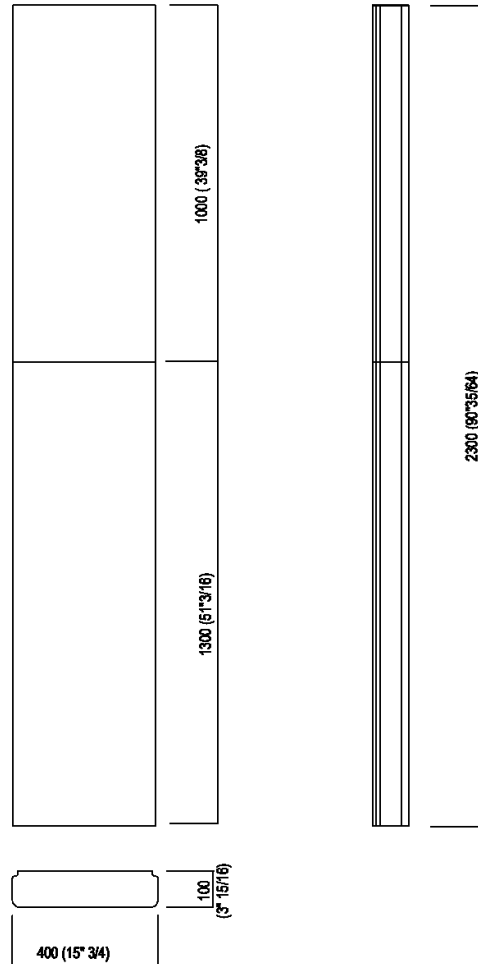

Shower column
 ACER098_ + APT0810_

Diego Vencato, Marco Merendi, 2018

Column, tray and shower base realized in
 Cementoskin®.

Finishes

- Cementoskin® dark grey
- Cementoskin® light grey
- Cementoskin® green
- Cementoskin® coffee
- Cementoskin® brick red

Materials

- Concrete

Column realized in Cementoskin® (coloured concrete paste) with natural surface and velvety available in different colors. The column is fitted with indents on the rear which allow customization of tap; Square tap ARUB1029 is suggested. The column is fixed to the wall using the dedicated and enclosed kit. There is no free-standing version available.

Height:	230 cm	90" 35/64 inches
Width:	40 cm	15" 3/4 inches
Depth:	10 cm	3" 15/16 inches

Note: The material used for the Petra family can be easily cut with standard tools and does not present any difficulties, so the customisations indicated are possible.

Main dimensions

Main dimensions: rear view

Installation notes