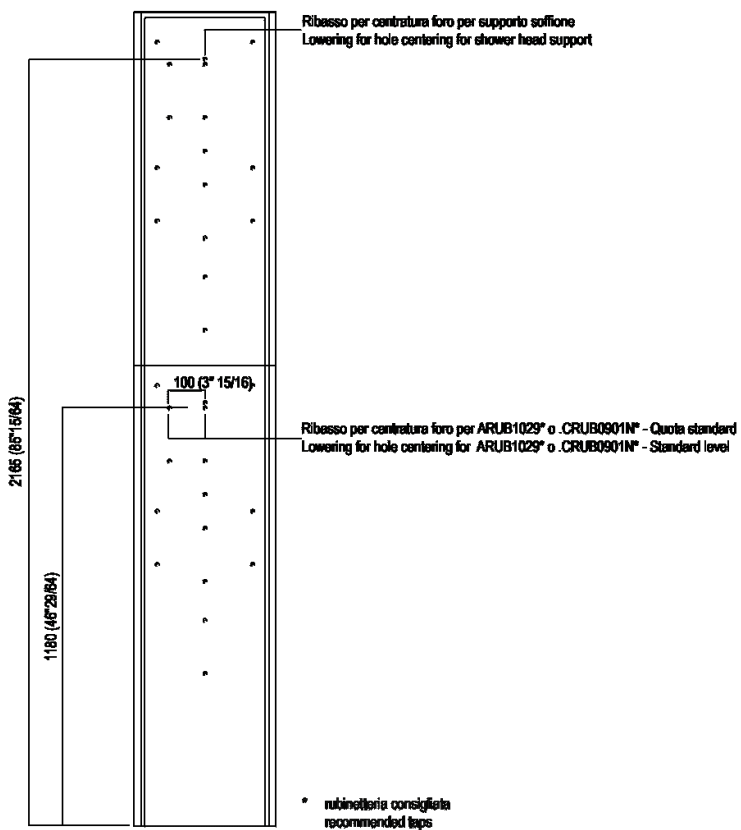

Shower column
 ACER098_ + APT0810_

Diego Vencato, Marco Merendi, 2018

Column, tray and shower base realized in
 Cementoskin®.

Finishes

- Cementoskin® dark grey
- Cementoskin® light grey
- Cementoskin® green
- Cementoskin® coffee
- Cementoskin® brick red

Materials

- Concrete

Column realized in Cementoskin® (coloured concrete paste) with natural surface and velvety available in different colors. The column is fitted with indents on the rear which allow customization of tap; Square tap ARUB1029 is suggested. The column is fixed to the wall using the dedicated and enclosed kit. There is no free-standing version available.

Height:	230 cm	90" 35/64 inches
Width:	40 cm	15" 3/4 inches
Depth:	10 cm	3" 15/16 inches

Note: The material used for the Petra family can be easily cut with standard tools and does not present any difficulties, so the customisations indicated are possible.

Main dimensions

Main dimensions: rear view

Installation notes