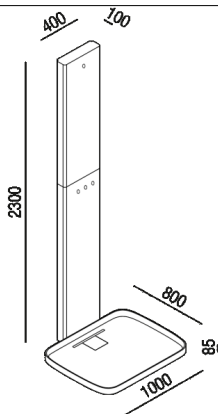

Shower column
 ACER098_ + APT0810_

Diego Vencato, Marco Merendi, 2018

Column, tray and shower base realized in
 Cementoskin®.

Finishes

- Cementoskin® dark grey
- Cementoskin® light grey
- Cementoskin® green
- Cementoskin® coffee
- Cementoskin® brick red

Materials

- Concrete

Column realized in Cementoskin® (coloured concrete paste) with natural surface and velvety available in different colors. The column is fitted with indents on the rear which allow customization of tap; Square tap ARUB1029 is suggested. The column is fixed to the wall using the dedicated and enclosed kit. There is no free-standing version available.

Height:	230 cm	90" 35/64 inches
Width:	40 cm	15" 3/4 inches
Depth:	10 cm	3" 15/16 inches

Note: The material used for the Petra family can be easily cut with standard tools and does not present any difficulties, so the customisations indicated are possible.

Main dimensions

Main dimensions: rear view

Installation notes