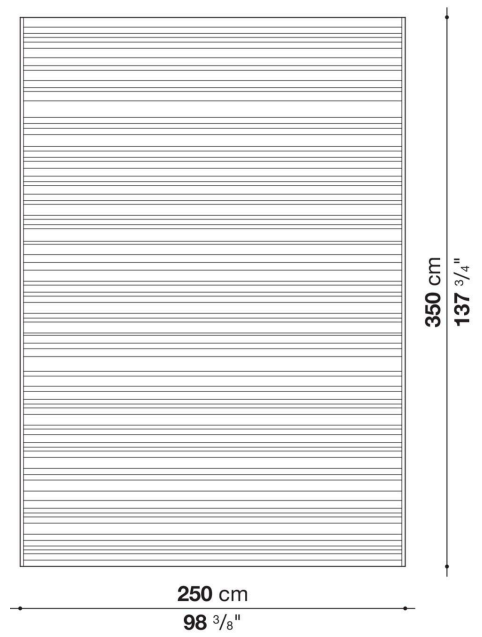

Technical information

Material

100% polyolefin

Technical drawings

TW350R

TW01R

TW200

TW250