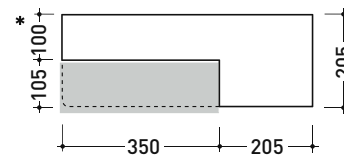

5053 Acquagrande 60

Semi-inset basin 60 cm

• WITH OVERFLOW • ARRANGED FOR THREE TAP HOLES

Complements: **Wooden Set unit (MAS60)**
Line taps basin: ONE - NOKÉ - SI - FOLD - X1
Line accessories: TWO - HOOP - NOKÉ - FOLD

Package dim. 62,5 x 25 x 60 cm | Weight 30 kg | Pz. Pallet n° 12

UNI EN 14688 - CL20 Dop-No14688

vista zenitale / zenital view

vista frontale / frontal view

vista laterale / side view

sezione longitudinale / section