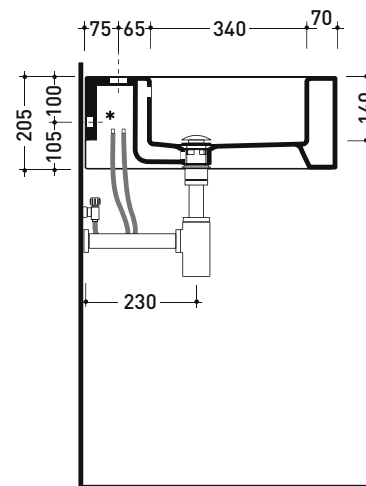

5053 Acquagrande 60

Semi-inset basin 60 cm

• WITH OVERFLOW • ARRANGED FOR THREE TAP HOLES

Complements: **Wooden Set unit (MAS60)**
Line taps basin: ONE - NOKÉ - SI - FOLD - X1
Line accessories: TWO - HOOP - NOKÉ - FOLD

Package dim. 62,5 x 25 x 60 cm | Weight 30 kg | Pz. Pallet n° 12

UNI EN 14688 - CL20 Dop-No14688

vista zenitale / zenital view

vista frontale / frontal view

vista laterale / side view

sezione longitudinale / section

* ATTENZIONE: questo lavabo va fissato a parete
 ATTENTION: this basin is only wall mount

sizes in mm

CERAMIC: glossy finish

white