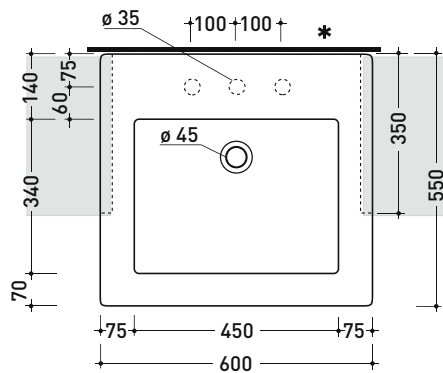

5053 Acquagrande 60

Semi-inset basin 60 cm

• WITH OVERFLOW • ARRANGED FOR THREE TAP HOLES

Complements: **Wooden Set unit (MAS60)**
Line taps basin: ONE - NOKÉ - SI - FOLD - X1
Line accessories: TWO - HOOP - NOKÉ - FOLD

Package dim. 62,5 x 25 x 60 cm | Weight 30 kg | Pz. Pallet n° 12

UNI EN 14688 - CL20 Dop-No14688

vista zenitale / zenital view

vista frontale / frontal view

vista laterale / side view

sezione longitudinale / section

* ATTENZIONE: questo lavabo va fissato a parete
 ATTENTION: this basin is only wall mount

sizes in mm

CERAMIC: glossy finish

white