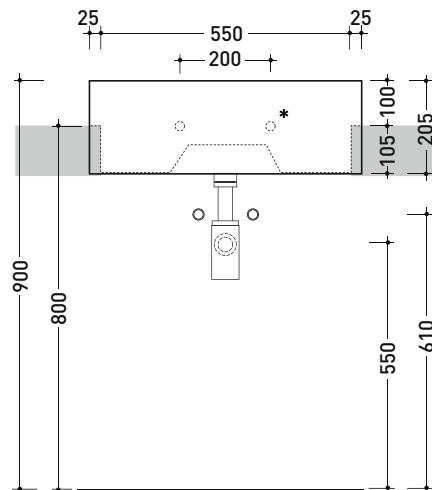

5053 Acquagrande 60

Semi-inset basin 60 cm

• WITH OVERFLOW • ARRANGED FOR THREE TAP HOLES

Complements: **Wooden Set unit (MAS60)**
Line taps basin: ONE - NOKÉ - SI - FOLD - X1
Line accessories: TWO - HOOP - NOKÉ - FOLD

Package dim. 62,5 x 25 x 60 cm | Weight 30 kg | Pz. Pallet n° 12

UNI EN 14688 - CL20 Dop-No14688

vista zenitale / zenital view

vista frontale / frontal view

vista laterale / side view

sezione longitudinale / section

* ATTENZIONE: questo lavabo va fissato a parete
 ATTENTION: this basin is only wall mount

sizes in mm

CERAMIC: glossy finish

white