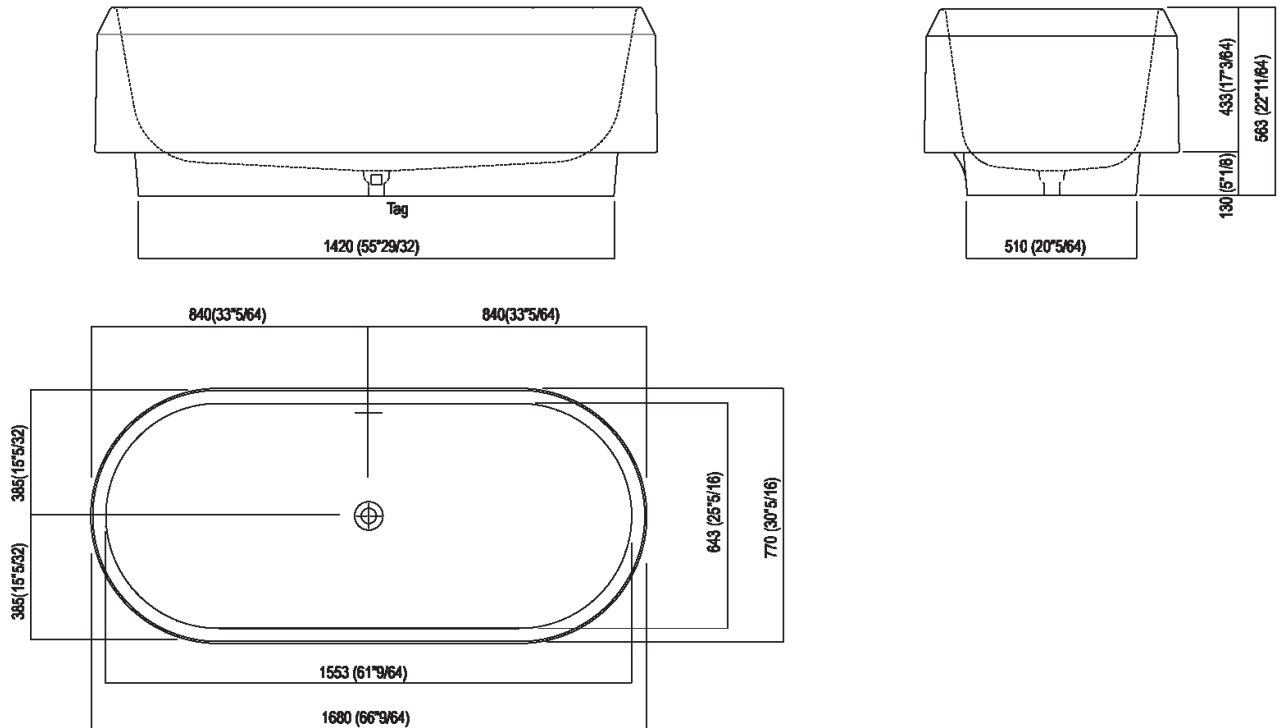

Bathtub
 AVAS1080_

Patricia Urquiola, 2015

Cristalplant® biobased compact
 free-standing bathtub.

Finishes

-  White/dark grey
-  White/light grey
-  White

Materials

-  Cristalplant®

Bathtub in white Cristalplant® or two colourd (exterior in dark grey RAL7021 or light grey RAL7044); with overflow hole, without tap holes; taps can be wall or floor mounted. It is fitted with a waste with cap in white Cristalplant® .MET0725C (also suitable for bathtubs in display). The two-coloured model can be made in colours chosen by the client with a surcharge of 15% on the price of the two-coloured finish. For an easier installation of the bathtubs we recommend to use the template for the positioning of the waste trap AKITPZVAS.

Height:	56.3 cm	22" 11/64 inches
Length:	168 cm	66" 9/64 inches
Weight:	110 kg	243 lbs
Depth:	77 cm	30" 5/16 inches
Capacity:	320 l	85 gal
Packaging:	100 x 200 x 82 cm	39" 3/8 x 78" 3/4 x 32" 1/4 inches
Total weight:	150 kg	331 lbs

Dimensioni principali

Dimensions for recess

Dimension for wall mounted taps

	A*	B**	C
FEZ 2 (EFEZ027)	713 (28 ⁵ / ₆₄)	-	80 (3 ⁵ / ₃₂)
LIMÓN (ELIM443)	713 (28 ⁵ / ₆₄)	-	80 (3 ⁵ / ₃₂)
MEMORY (EMEM324, EMEM343)	713 (28 ⁵ / ₆₄)	-	80 (3 ⁵ / ₃₂)
(EMEM342)	713 (28 ⁵ / ₆₄)	-	50 (1 ³¹ / ₃₂)
MEMORY MIX (EMIX437)	713 (28 ⁵ / ₆₄)	-	50 (1 ³¹ / ₃₂)
SQUARE (ERUB1117)	-	713 (28 ⁵ / ₆₄)	50 (1 ³¹ / ₃₂)
SQUARE (ERUB1118)	-	713 (28 ⁵ / ₆₄)	80 (3 ⁵ / ₃₂)
SEN (ESEN0912V)	-	713 (28 ⁵ / ₆₄)	50 (1 ³¹ / ₃₂)