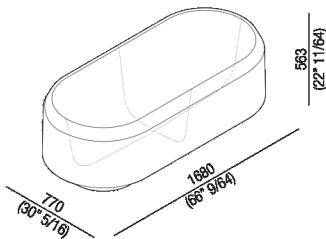

Bathtub
 AVAS1080_

Patricia Urquiola, 2015

Cristalplant® biobased compact
 free-standing bathtub.

Finishes

-  White/dark grey
-  White/light grey
-  White

Materials

-  Cristalplant®

Bathtub in white Cristalplant® or two colourd (exterior in dark grey RAL7021 or light grey RAL7044); with overflow hole, without tap holes; taps can be wall or floor mounted. It is fitted with a waste with cap in white Cristalplant® .MET0725C (also suitable for bathtubs in display). The two-coloured model can be made in colours chosen by the client with a surcharge of 15% on the price of the two-coloured finish. For an easier installation of the bathtubs we recommend to use the template for the positioning of the waste trap AKITPZVAS.

Height:	56.3 cm	22" 11/64 inches
Length:	168 cm	66" 9/64 inches
Weight:	110 kg	243 lbs
Depth:	77 cm	30" 5/16 inches
Capacity:	320 l	85 gal
Packaging:	100 x 200 x 82 cm	39" 3/8 x 78" 3/4 x 32" 1/4 inches
Total weight:	150 kg	331 lbs

Dimensioni principali

Dimensions for recess

Dimension for wall mounted taps

	A*	B**	C
FEZ 2 (EFEZ027)	713 (28 ⁵ / ₆₄)	-	80 (3 ⁵ / ₃₂)
LIMÓN (ELIM443)	713 (28 ⁵ / ₆₄)	-	80 (3 ⁵ / ₃₂)
MEMORY (EMEM324, EMEM343)	713 (28 ⁵ / ₆₄)	-	80 (3 ⁵ / ₃₂)
(EMEM342)	713 (28 ⁵ / ₆₄)	-	50 (1 ³¹ / ₃₂)
MEMORY MIX (EMIX437)	713 (28 ⁵ / ₆₄)	-	50 (1 ³¹ / ₃₂)
SQUARE (ERUB1117)	-	713 (28 ⁵ / ₆₄)	50 (1 ³¹ / ₃₂)
SQUARE (ERUB1118)	-	713 (28 ⁵ / ₆₄)	80 (3 ⁵ / ₃₂)
SEN (ESEN0912V)	-	713 (28 ⁵ / ₆₄)	50 (1 ³¹ / ₃₂)