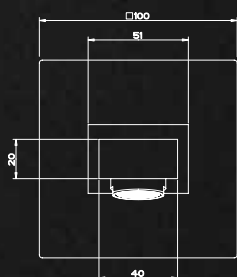

**53004**  
High Basin Mixer  
without pop up waste  
Projection 209mm  
5 Star, 6.0L/min

**20099**  
Ceiling Basin Spout  
Min 50mm, Max 1800mm  
3 Star, 3.0L/min

**20114**  
Bath Spout  
L = 207mm  
5 Star, 5.0L/min

**44697\_53088**

Built in Mixer with spout  
L = 207mm  
Supplied in two parts  
5 Star, 5.5L/min

**46189\_53128**

Freestanding Bath Filler  
Supplied in two parts

**20120**

Bath Spout  
L = 187mm

**46112\_53109**