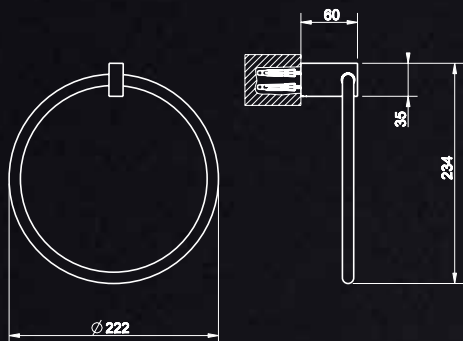

**20813**  
Wall Mounted Soap Dispenser

**20819**  
Wall Mounted Toilet Brush Holder

**20897**  
300mm Towel Rail

**20855**  
Wall Mounted Toilet Roll Holder

**20909**  
Towel Ring

**20947\_20949**  
300mm Shelf  
600mm Shelf