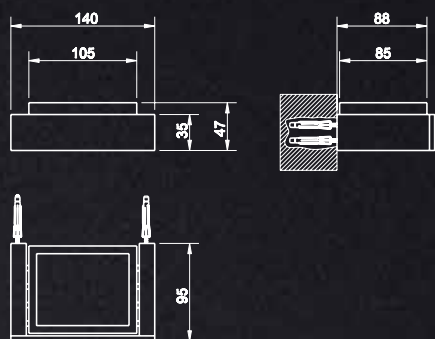

**20151**

Vertical Shower Head  
(270mm Drop)  
3 Star, 8.0L/min

**20900**

450mm Towel Rail

**20903**

600mm Towel Rail

**20801**  
Wall Mounted Soap Holder

**20807**  
Wall Mounted Tumbler Holder