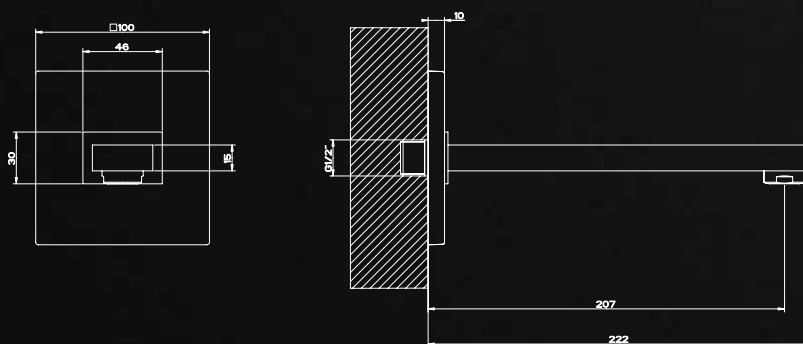

**53004**  
High Basin Mixer  
without pop up waste  
Projection 209mm  
5 Star, 6.0L/min

**20099**  
Ceiling Basin Spout  
Min 50mm, Max 1800mm  
3 Star, 3.0L/min

**20114**  
Bath Spout  
L = 207mm  
5 Star, 5.0L/min