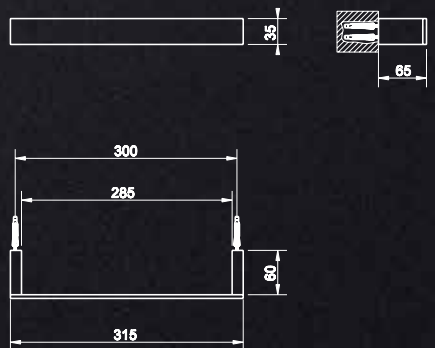

20801
Wall Mounted Soap Holder