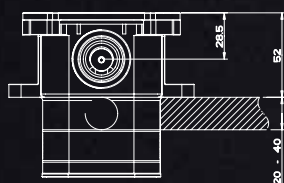

44673_53079

Shower Mixer
with Diverter
Supplied in two parts

20142

Complete Shower on Rail
3 Star, 9.0L/min