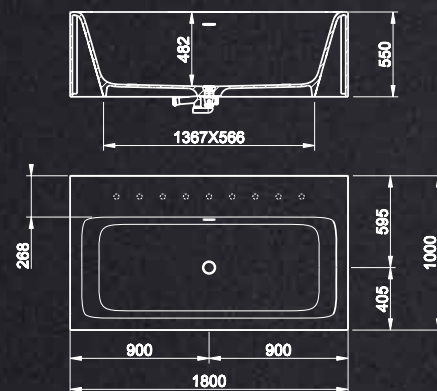

20909
Towel Ring

20947_20949
300mm Shelf
600mm Shelf

20921
Robe Hook

37594
Freestanding Bathtub
37593 without side ledge

37527
Freestanding Washbasin
37526 wall drainage