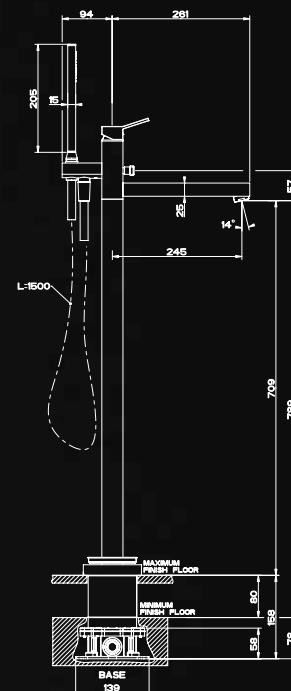

**53004**  
High Basin Mixer  
without pop up waste  
Projection 209mm  
5 Star, 6.0L/min

**20099**  
Ceiling Basin Spout  
Min 50mm, Max 1800mm  
3 Star, 3.0L/min

**20114**  
Bath Spout  
L = 207mm  
5 Star, 5.0L/min

**44697\_53088**

Built in Mixer with spout  
L = 207mm  
Supplied in two parts  
5 Star, 5.5L/min

**46189\_53128**

Freestanding Bath Filler  
Supplied in two parts

**20120**

Bath Spout  
L = 187mm

**46112\_53109**