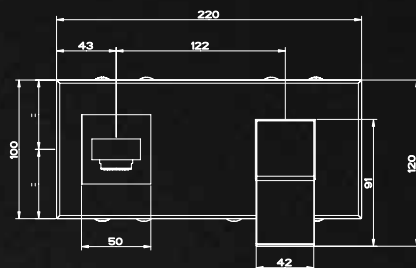

**53004**  
High Basin Mixer  
without pop up waste  
Projection 209mm  
5 Star, 6.0L/min

**20099**  
Ceiling Basin Spout  
Min 50mm, Max 1800mm  
3 Star, 3.0L/min

**20114**  
Bath Spout  
L = 207mm  
5 Star, 5.0L/min