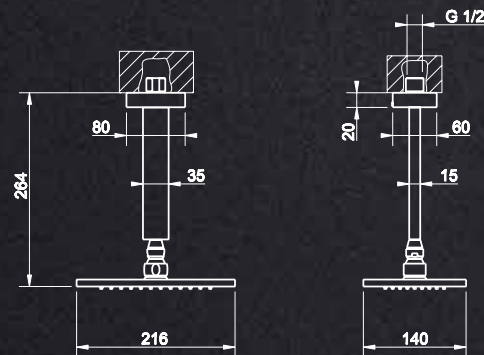

20151

Vertical Shower Head
(270mm Drop)
3 Star, 8.0L/min