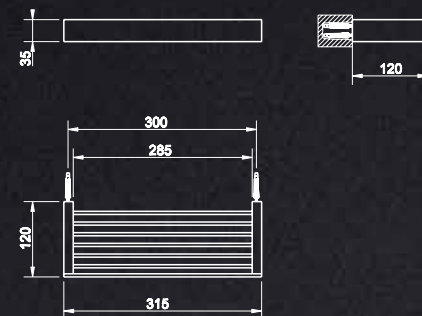

**20813**  
Wall Mounted Soap Dispenser

**20819**  
Wall Mounted Toilet Brush Holder

**20897**  
300mm Towel Rail

**20855**  
Wall Mounted Toilet Roll Holder

**20909**  
Towel Ring

**20947\_20949**  
300mm Shelf  
600mm Shelf