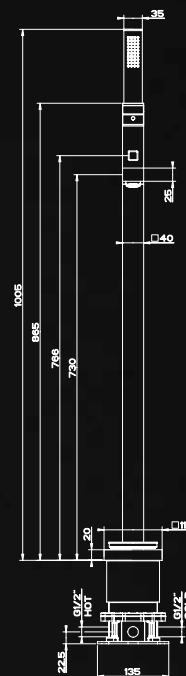

**53004**  
High Basin Mixer  
without pop up waste  
Projection 209mm  
5 Star, 6.0L/min

**20099**  
Ceiling Basin Spout  
Min 50mm, Max 1800mm  
3 Star, 3.0L/min

**20114**  
Bath Spout  
L = 207mm  
5 Star, 5.0L/min

**44697\_53088**

Built in Mixer with spout  
L = 207mm  
Supplied in two parts  
5 Star, 5.5L/min

**46189\_53128**

Freestanding Bath Filler  
Supplied in two parts

**20120**

Bath Spout  
L = 187mm

**46112\_53109**