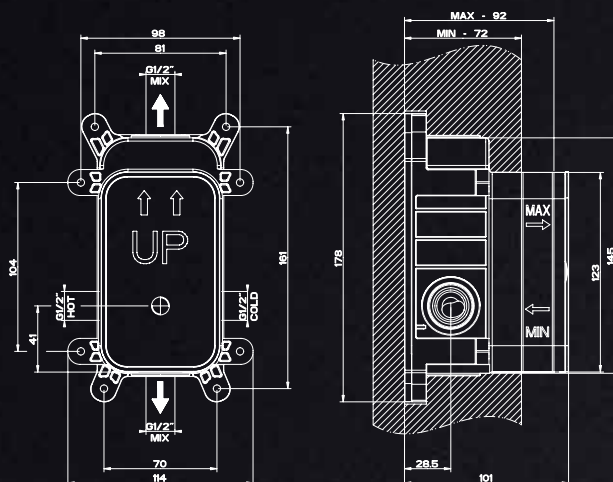

44673_53079

Shower Mixer
with Diverter
Supplied in two parts