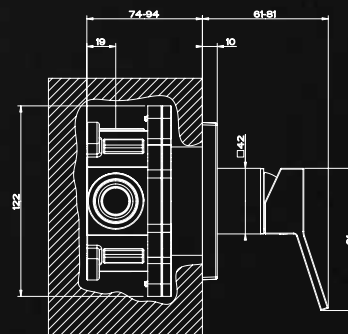

**44697\_53088**

Built in Mixer with spout  
L = 207mm  
Supplied in two parts  
5 Star, 5.5L/min

**46189\_53128**

Freestanding Bath Filler  
Supplied in two parts

**20120**

Bath Spout  
L = 187mm

**46112\_53109**