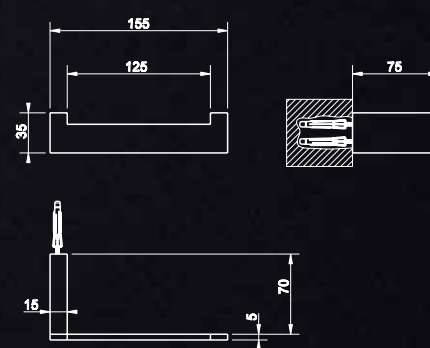

20855
Wall Mounted Toilet Roll Holder