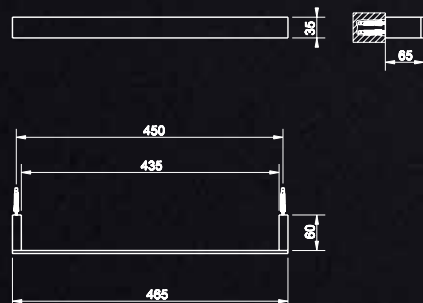

**20151**

Vertical Shower Head  
(270mm Drop)  
3 Star, 8.0L/min

**20900**

450mm Towel Rail

**20903**

600mm Towel Rail

**20801**  
Wall Mounted Soap Holder

**20807**  
Wall Mounted Tumbler Holder