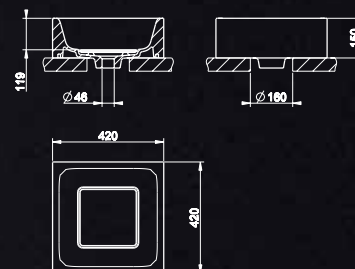

37543
Countertop or Undermount
Washbasin