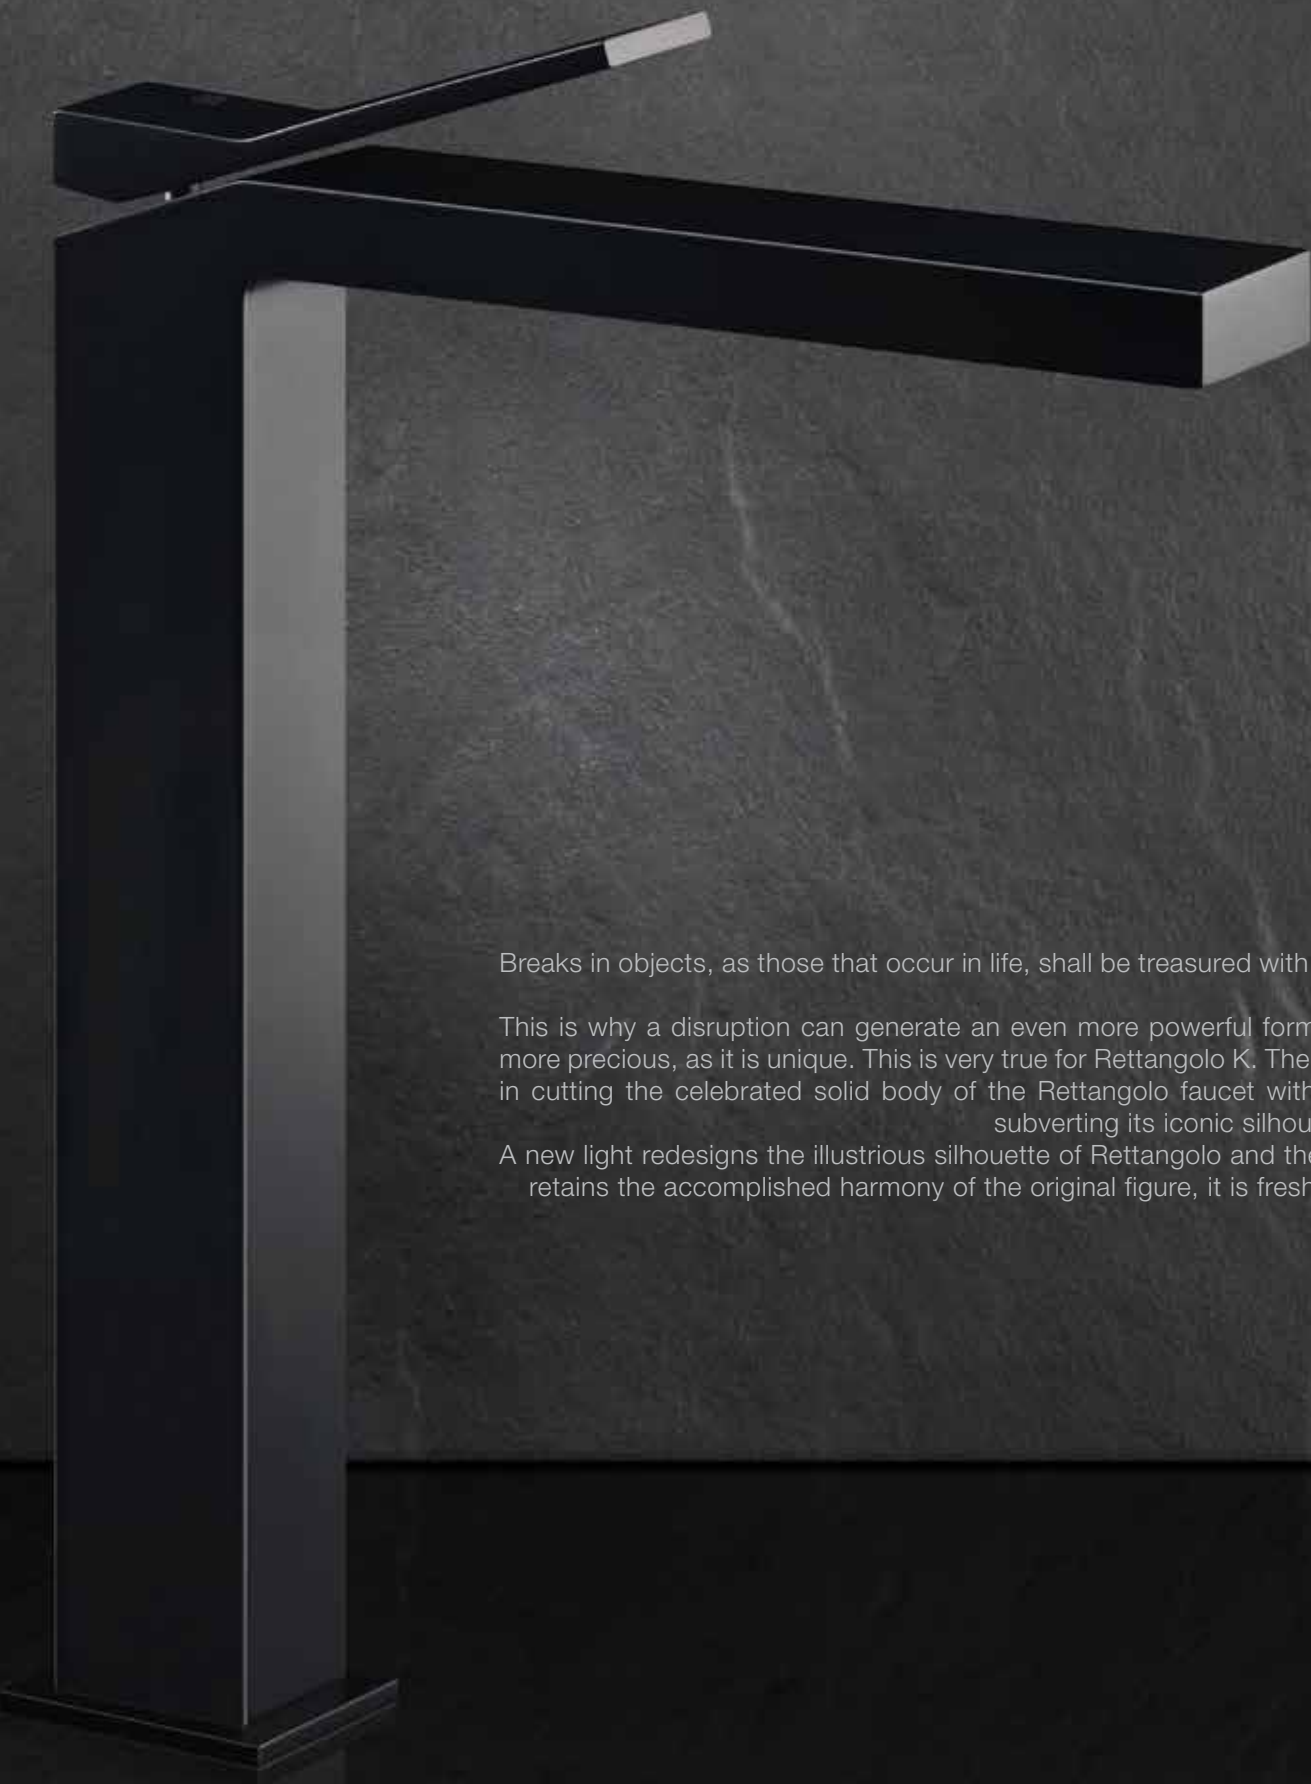

Breaks in objects, as those that occur in life, shall be treasured with a shining mark, as they result in the true essence of a story.

This is why a disruption can generate an even more powerful form of beauty: what breaks, becomes more precious, as it is unique. This is very true for Rettangolo K. The design concept of the Line consists in cutting the celebrated solid body of the Rettangolo faucet with a transverse line that fractures it, subverting its iconic silhouette and creating an inedited angle.

A new light redesigns the illustrious silhouette of Rettangolo and the result is amazing: while the object retains the accomplished harmony of the original figure, it is fresh, different, and absolutely beautiful.