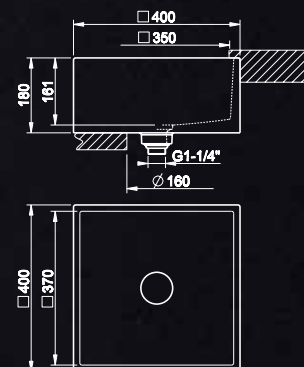

37572
Wall-mounted or Countertop
Washbasin