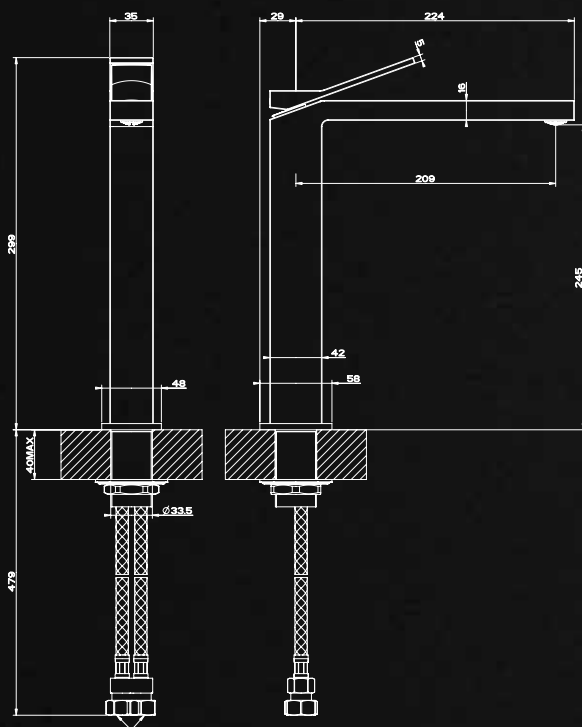

**53004**  
High Basin Mixer  
without pop up waste  
Projection 209mm  
5 Star, 6.0L/min

**20099**  
Ceiling Basin Spout  
Min 50mm, Max 1800mm  
3 Star, 3.0L/min

**20114**  
Bath Spout  
L = 207mm  
5 Star, 5.0L/min