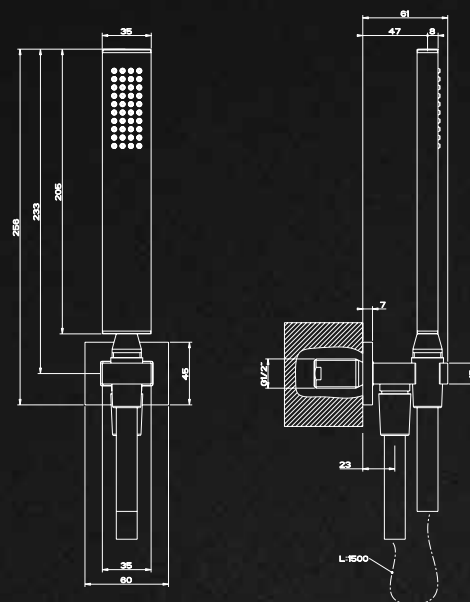

**53004**  
High Basin Mixer  
without pop up waste  
Projection 209mm  
5 Star, 6.0L/min

**20099**  
Ceiling Basin Spout  
Min 50mm, Max 1800mm  
3 Star, 3.0L/min

**20114**  
Bath Spout  
L = 207mm  
5 Star, 5.0L/min