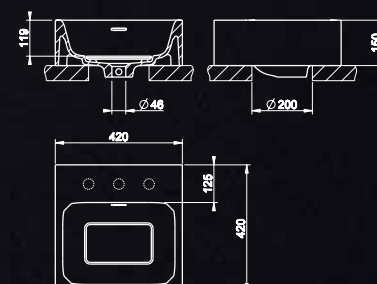

37571
Wall-mounted or Countertop
Washbasin

37543
Countertop or Undermount
Washbasin

37572
Wall-mounted or Countertop
Washbasin