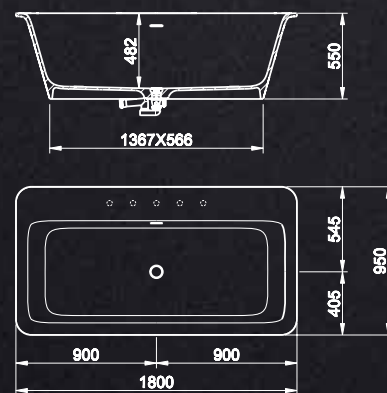

20909
Towel Ring

20947_20949
300mm Shelf
600mm Shelf

20921
Robe Hook

37594
Freestanding Bathtub
37593 without side ledge

37527
Freestanding Washbasin
37526 wall drainage