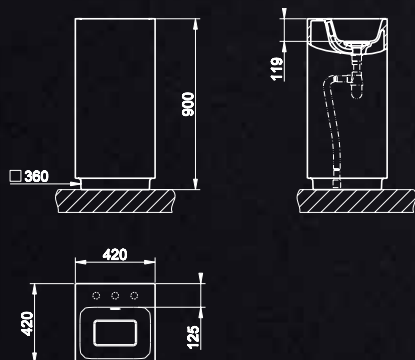

37527
Freestanding Washbasin
37526 wall drainage