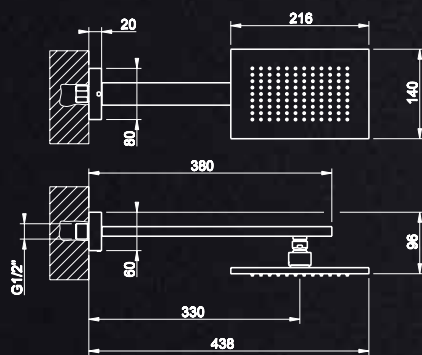

Wall Mixer  
Supplied in two parts

**44673\_53079**

Shower Mixer  
with Diverter  
Supplied in two parts

**20142**

Complete Shower on Rail  
3 Star, 9.0L/min

**20148**

Horizontal Shower Head  
3 Star, 8.0L/min