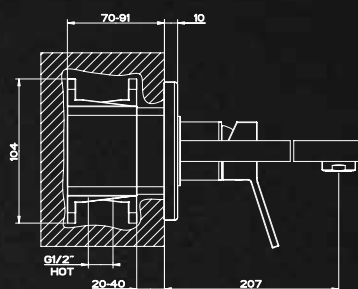

**53004**  
High Basin Mixer  
without pop up waste  
Projection 209mm  
5 Star, 6.0L/min

**20099**  
Ceiling Basin Spout  
Min 50mm, Max 1800mm  
3 Star, 3.0L/min

**20114**  
Bath Spout  
L = 207mm  
5 Star, 5.0L/min

**44697\_53088**

Built in Mixer with spout  
L = 207mm  
Supplied in two parts  
5 Star, 5.5L/min

**46189\_53128**

Freestanding Bath Filler  
Supplied in two parts

**20120**

Bath Spout  
L = 187mm

**46112\_53109**