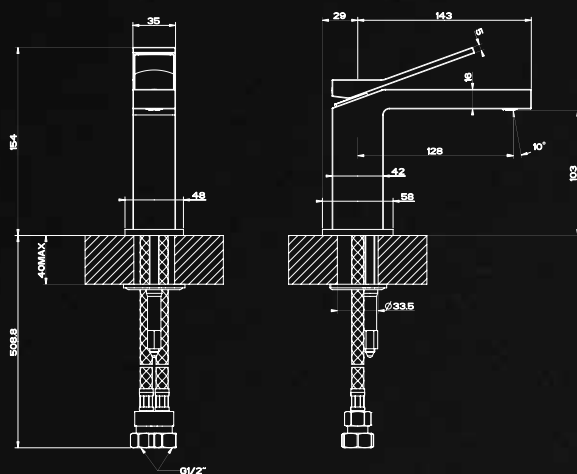

Black Metal BM
PVD

Black Metal Brushed BMB
PVD