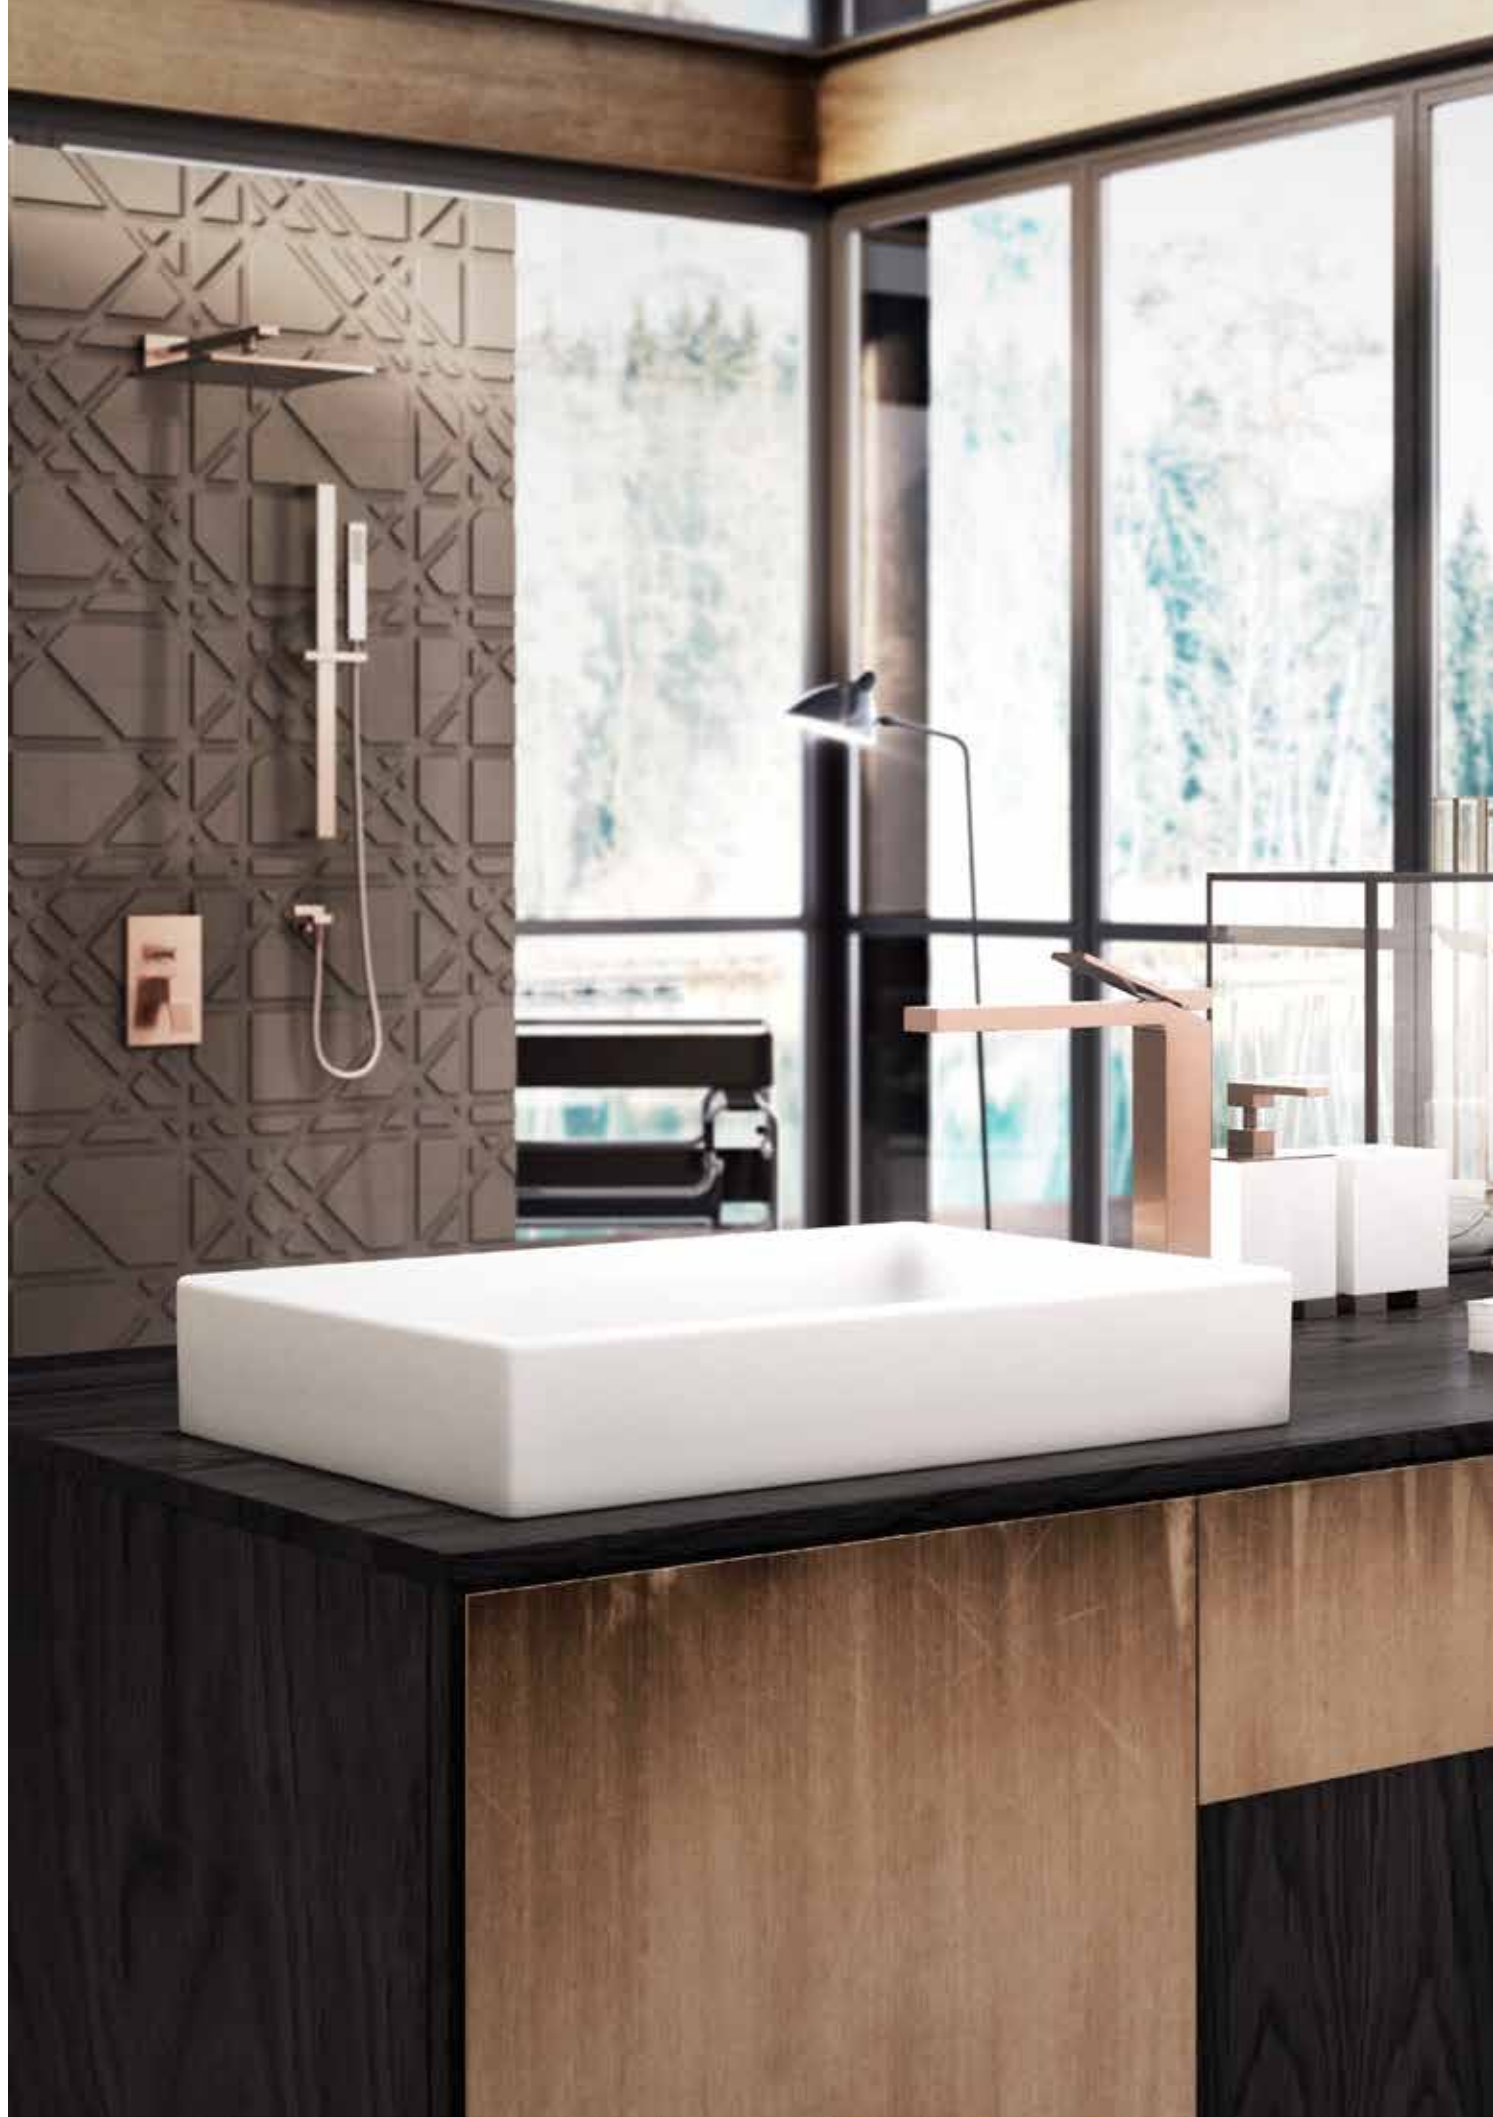

**53004COB**  
**COPPER BRUSHED**  
HIGH BASIN MIXER  
WITHOUT WASTE  
WELS 5 STAR, 6L MIN

COPPER BR

RUSHED

The quiet beauty of LAKE TAHOE, USA

**53002B**  
**BLACK**  
BASIN MIXER  
WITHOUT WASTE  
WELS 5 STAR, 6L MIN