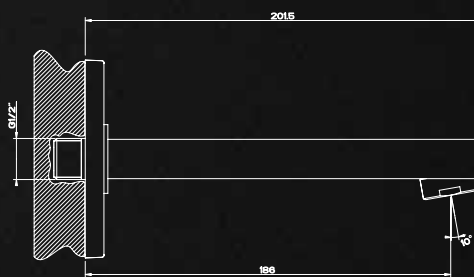

20120

Bath Spout
L = 187mm