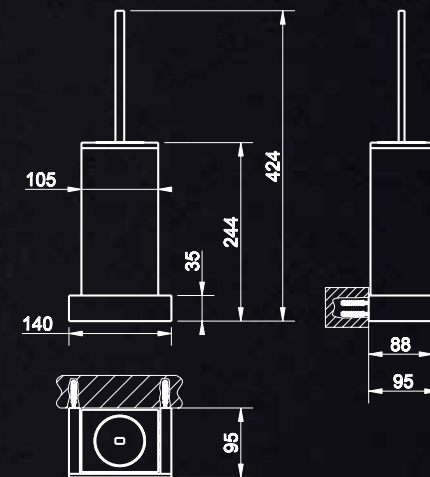

**20151**

Vertical Shower Head  
(270mm Drop)  
3 Star, 8.0L/min

**20900**

450mm Towel Rail

**20903**

600mm Towel Rail

**20801**  
Wall Mounted Soap Holder

**20807**  
Wall Mounted Tumbler Holder

**20813**  
Wall Mounted Soap Dispenser

**20819**  
Wall Mounted Toilet Brush Holder

**20897**  
300mm Towel Rail

**20855**  
Wall Mounted Toilet Roll Holder

**20909**  
Towel Ring

**20947\_20949**  
300mm Shelf  
600mm Shelf