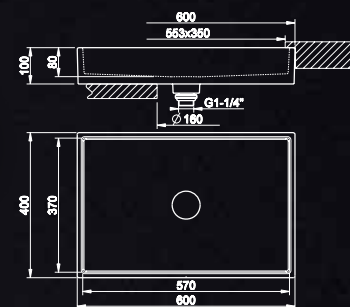

37571
Wall-mounted or Countertop
Washbasin