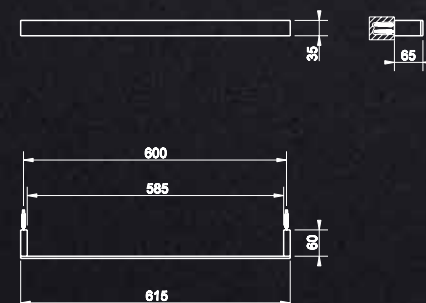

**20151**

Vertical Shower Head  
(270mm Drop)  
3 Star, 8.0L/min

**20900**

450mm Towel Rail

**20903**

600mm Towel Rail

**20801**  
Wall Mounted Soap Holder

**20807**  
Wall Mounted Tumbler Holder