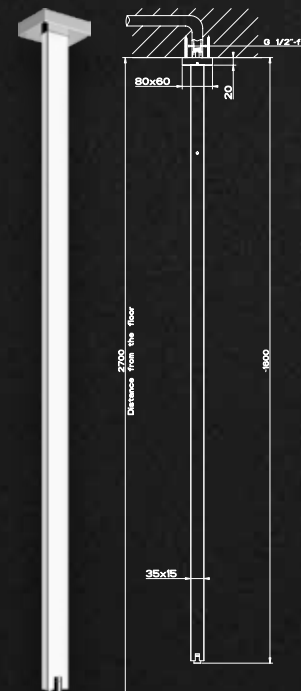

**53004**  
High Basin Mixer  
without pop up waste  
Projection 209mm  
5 Star, 6.0L/min

**20099**  
Ceiling Basin Spout  
Min 50mm, Max 1800mm  
3 Star, 3.0L/min

**20114**  
Bath Spout  
L = 207mm  
5 Star, 5.0L/min