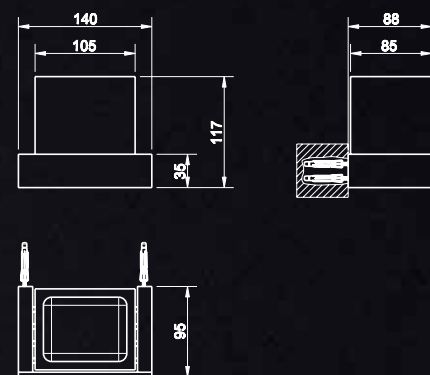

**20151**

Vertical Shower Head  
(270mm Drop)  
3 Star, 8.0L/min

**20900**

450mm Towel Rail

**20903**

600mm Towel Rail

**20801**  
Wall Mounted Soap Holder

**20807**  
Wall Mounted Tumbler Holder