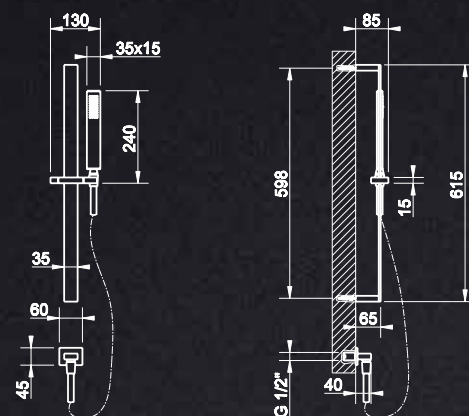

44673_53079

Shower Mixer
with Diverter
Supplied in two parts