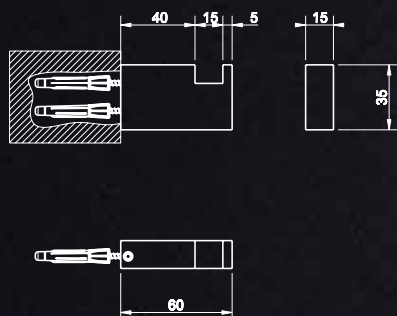

37594
Freestanding Bathtub
37593 without side ledge