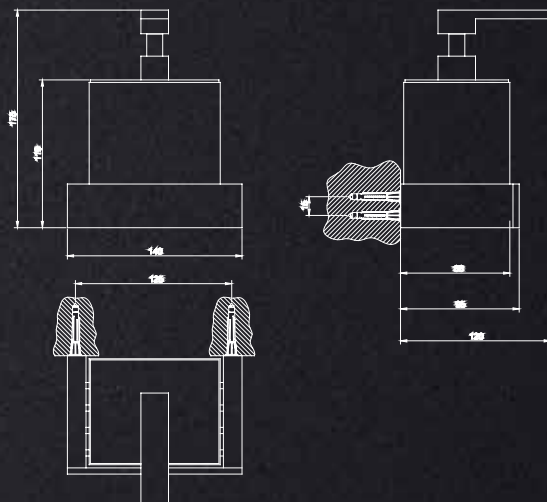

**20151**

Vertical Shower Head  
(270mm Drop)  
3 Star, 8.0L/min

**20900**

450mm Towel Rail

**20903**

600mm Towel Rail

**20801**  
Wall Mounted Soap Holder

**20807**  
Wall Mounted Tumbler Holder

**20813**  
Wall Mounted Soap Dispenser

**20819**  
Wall Mounted Toilet Brush Holder

**20897**  
300mm Towel Rail

**20855**  
Wall Mounted Toilet Roll Holder

**20909**  
Towel Ring

**20947\_20949**  
300mm Shelf  
600mm Shelf