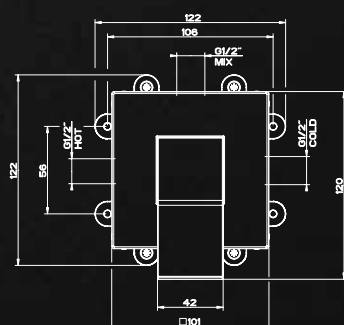

**44697\_53088**

Built in Mixer with spout  
L = 207mm  
Supplied in two parts  
5 Star, 5.5L/min

**46189\_53128**

Freestanding Bath Filler  
Supplied in two parts

**20120**

Bath Spout  
L = 187mm

**46112\_53109**