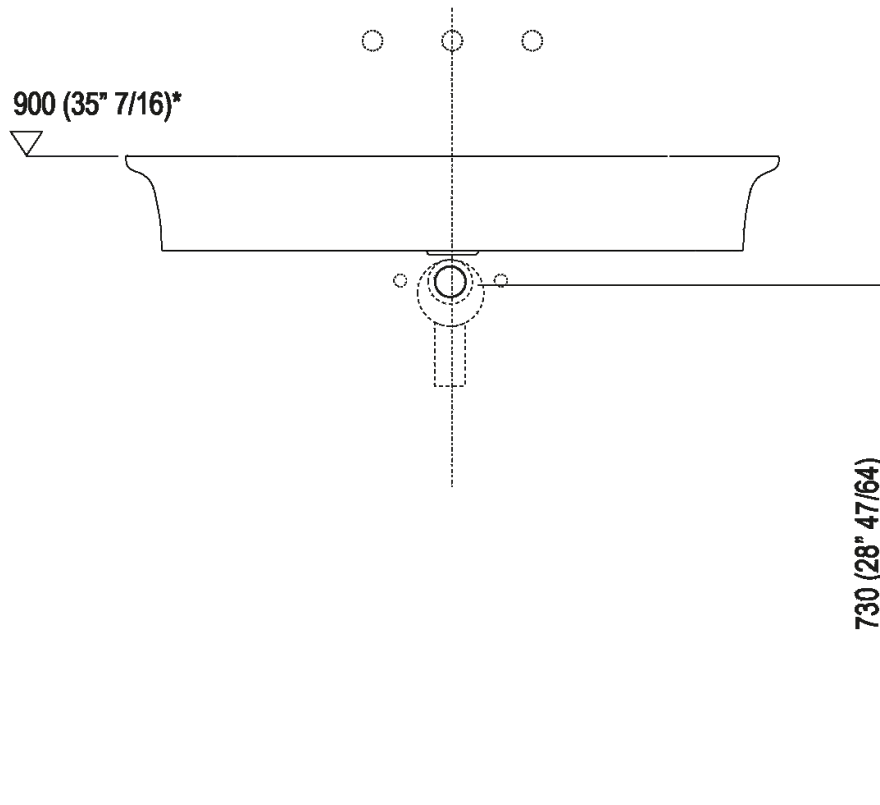

Wall mounted washbasin with three tap holes
 ACER10703R_

design Benedini Associati, 2014

Washbasin in matt or glossy white Ceramilux®; the matt finish is available in white or two-coloured with soft touch dark grey RAL7021 or light grey RAL7044 exterior, without tap hole, with one or three tap holes.®; Without overflow, fixing kit included.®;The washbasin is available in customized colours (surcharge of 20%). ®;The washbasin can be installed on storage units of the Flat XL program with 80 cm length (31" 1/2) and 50 cm (19" 5/8) depth.®;Designed for waste .MET0563.

Finishes

-  Glossy white
-  Matt white
-  Matt white/dark grey
-  Matt white/light grey

Materials

-  Ceramilux®

Height:	13 cm	5" 1/8 inches
Width:	90 cm	35" 3/8 inches
Weight:	18 kg	40 lbs
Depth:	55 cm	21" 5/8 inches
Packaging:	96 x 63 x 20 cm	37" 51/64 x 24" 51/64 x 7" 7/8 inches
Total weight:	22 kg	48 lbs

Main dimensions

Installation notes

Scarico per sifone a bottiglia
Drain for bottle trap

***h.consigliata / advised h.**

Installation notes

Scarico per sifone ad incasso
Drain for concealed waste trap

***h.consigliata / advised h.**

Installation notes

Scarico per sifone ad incasso e piletta con canotto fisso
Drain for concealed waste trap with not adjustable pipe

***h.consigliata / advised h.**