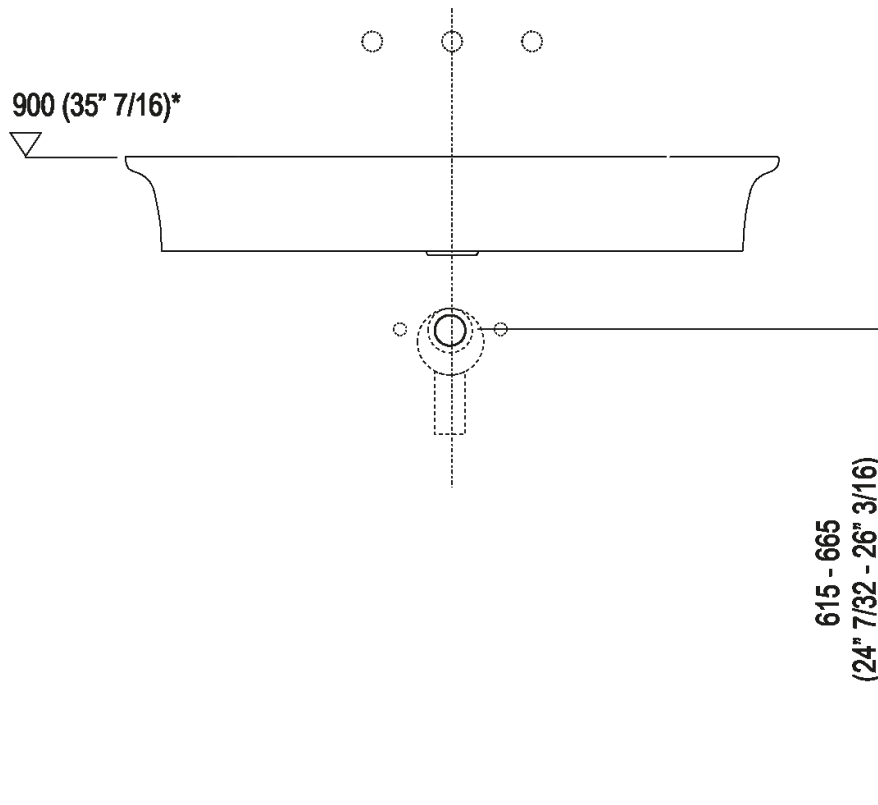

Wall mounted washbasin with three tap holes
 ACER10703R_

design Benedini Associati, 2014

Washbasin in matt or glossy white Ceramilux®; the matt finish is available in white or two-coloured with soft touch dark grey RAL7021 or light grey RAL7044 exterior, without tap hole, with one or three tap holes.®; Without overflow, fixing kit included.®;The washbasin is available in customized colours (surcharge of 20%). ®;The washbasin can be installed on storage units of the Flat XL program with 80 cm length (31" 1/2) and 50 cm (19" 5/8) depth.®;Designed for waste .MET0563.

Finishes

-  Glossy white
-  Matt white
-  Matt white/dark grey
-  Matt white/light grey

Materials

-  Ceramilux®

Height:	13 cm	5" 1/8 inches
Width:	90 cm	35" 3/8 inches
Weight:	18 kg	40 lbs
Depth:	55 cm	21" 5/8 inches
Packaging:	96 x 63 x 20 cm	37" 51/64 x 24" 51/64 x 7" 7/8 inches
Total weight:	22 kg	48 lbs

Main dimensions

Installation notes

Scarico per sifone a bottiglia
Drain for bottle trap

***h.consigliata / advised h.**

Installation notes

Scarico per sifone ad incasso
Drain for concealed waste trap

***h.consigliata / advised h.**

Installation notes

Scarico per sifone ad incasso e piletta con canotto fisso
Drain for concealed waste trap with not adjustable pipe

***h.consigliata / advised h.**