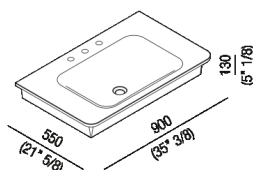

Wall mounted washbasin with three tap holes
 ACER10703R_

design Benedini Associati, 2014

Washbasin in matt or glossy white Ceramilux®; the matt finish is available in white or two-coloured with soft touch dark grey RAL7021 or light grey RAL7044 exterior, without tap hole, with one or three tap holes.®; Without overflow, fixing kit included.®;The washbasin is available in customized colours (surcharge of 20%). ®;The washbasin can be installed on storage units of the Flat XL program with 80 cm length (31" 1/2) and 50 cm (19" 5/8) depth.®;Designed for waste .MET0563.

Finishes

-  Glossy white
-  Matt white
-  Matt white/dark grey
-  Matt white/light grey

Materials

-  Ceramilux®

Height:	13 cm	5" 1/8 inches
Width:	90 cm	35" 3/8 inches
Weight:	18 kg	40 lbs
Depth:	55 cm	21" 5/8 inches
Packaging:	96 x 63 x 20 cm	37" 51/64 x 24" 51/64 x 7" 7/8 inches
Total weight:	22 kg	48 lbs