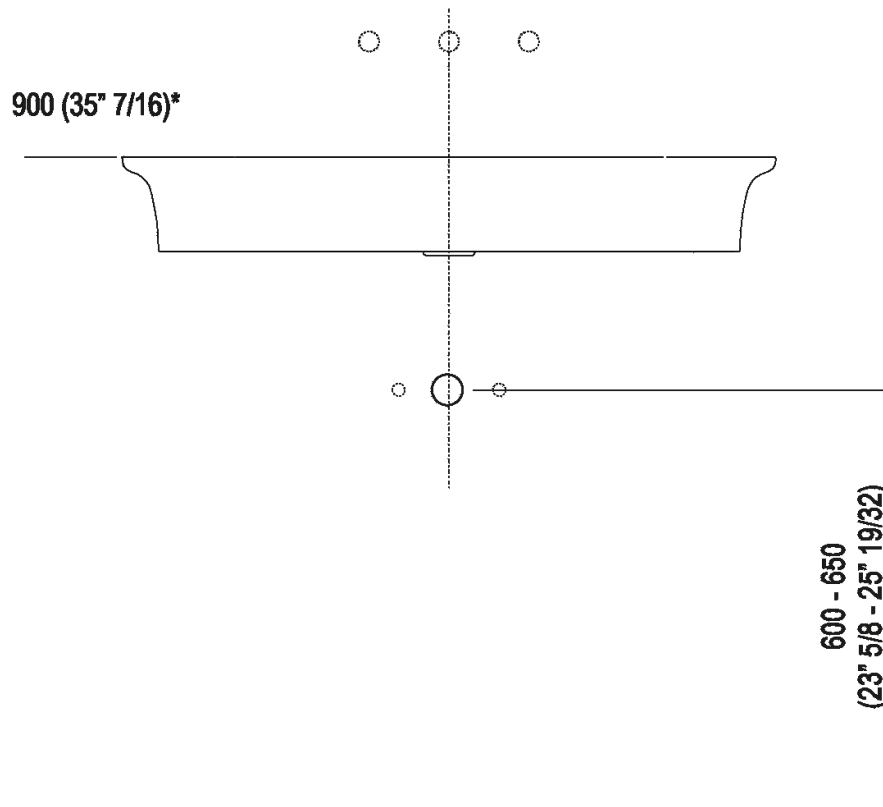

Wall mounted washbasin with three tap holes
 ACER10703R_

design Benedini Associati, 2014

Washbasin in matt or glossy white Ceramilux®; the matt finish is available in white or two-coloured with soft touch dark grey RAL7021 or light grey RAL7044 exterior, without tap hole, with one or three tap holes.®; Without overflow, fixing kit included.®;The washbasin is available in customized colours (surcharge of 20%). ®;The washbasin can be installed on storage units of the Flat XL program with 80 cm length (31" 1/2) and 50 cm (19" 5/8) depth.®;Designed for waste .MET0563.

Finishes

-  Glossy white
-  Matt white
-  Matt white/dark grey
-  Matt white/light grey

Materials

-  Ceramilux®

Height:	13 cm	5" 1/8 inches
Width:	90 cm	35" 3/8 inches
Weight:	18 kg	40 lbs
Depth:	55 cm	21" 5/8 inches
Packaging:	96 x 63 x 20 cm	37" 51/64 x 24" 51/64 x 7" 7/8 inches
Total weight:	22 kg	48 lbs

Main dimensions

Installation notes

Scarico per sifone a bottiglia
Drain for bottle trap

***h.consigliata / advised h.**

Installation notes

Scarico per sifone ad incasso
Drain for concealed waste trap

***h.consigliata / advised h.**

Installation notes

Scarico per sifone ad incasso e piletta con canotto fisso
Drain for concealed waste trap with not adjustable pipe

***h.consigliata / advised h.**