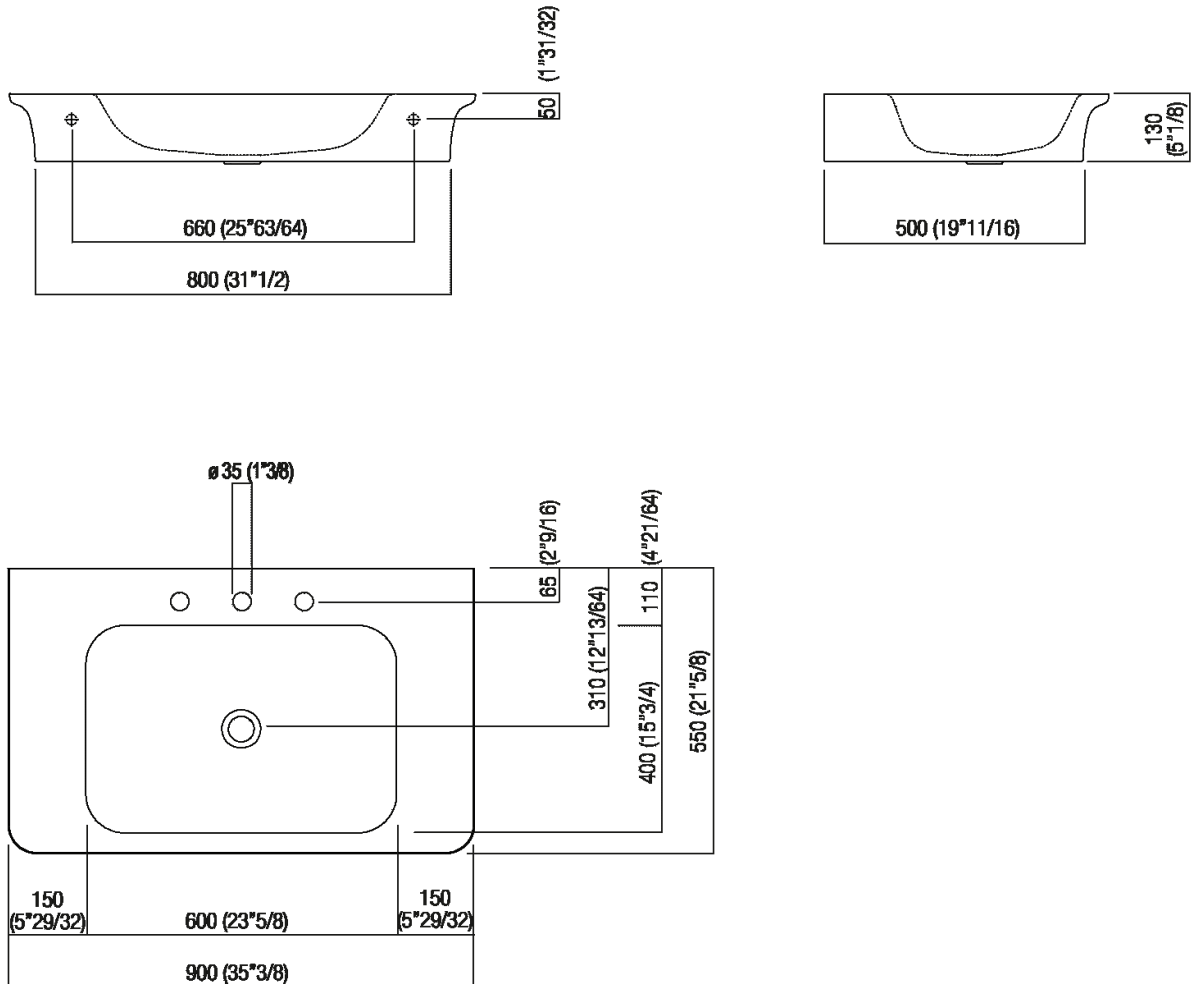

Wall mounted washbasin with three tap holes
 ACER10703R_

design Benedini Associati, 2014

Washbasin in matt or glossy white Ceramilux®; the matt finish is available in white or two-coloured with soft touch dark grey RAL7021 or light grey RAL7044 exterior, without tap hole, with one or three tap holes.®; Without overflow, fixing kit included.®;The washbasin is available in customized colours (surcharge of 20%). ®;The washbasin can be installed on storage units of the Flat XL program with 80 cm length (31" 1/2) and 50 cm (19" 5/8) depth.®;Designed for waste .MET0563.

Finishes

-  Glossy white
-  Matt white
-  Matt white/dark grey
-  Matt white/light grey

Materials

-  Ceramilux®

Height:	13 cm	5" 1/8 inches
Width:	90 cm	35" 3/8 inches
Weight:	18 kg	40 lbs
Depth:	55 cm	21" 5/8 inches
Packaging:	96 x 63 x 20 cm	37" 51/64 x 24" 51/64 x 7" 7/8 inches
Total weight:	22 kg	48 lbs

Main dimensions

Installation notes

Scarico per sifone a bottiglia
Drain for bottle trap

***h.consigliata / advised h.**

Installation notes

Scarico per sifone ad incasso
Drain for concealed waste trap

***h.consigliata / advised h.**

Installation notes

Scarico per sifone ad incasso e piletta con canotto fisso
Drain for concealed waste trap with not adjustable pipe

***h.consigliata / advised h.**