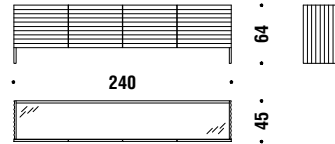

TAUPE

Sideboard dining glass top

Sideboard dining piano in vetro 2FM

Sideboard living glass top

Sideboard living piano in vetro 2FN

Cabinet glass top

Cabinet piano in vetro 2FO

Console glass top