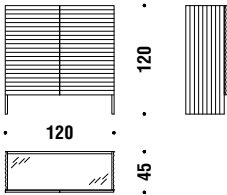

TAUPE

Sideboard dining glass top

Sideboard dining piano in vetro 2FM

Sideboard living glass top

Sideboard living piano in vetro 2FN

Cabinet glass top

Cabinet piano in vetro 2FO

Console glass top