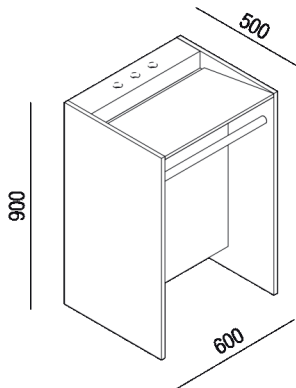

Washbasin with towel holder, wall or floor drainage
 P-FACEAFACE-5

Jean Nouvel Design, 2022

Finishes

-  White Carrara
-  Petit Granit
-  Grey Carnico
-  Black Marquina

Materials

-  Marble

Height:	90 cm
Width:	60 cm
Depth:	50 cm