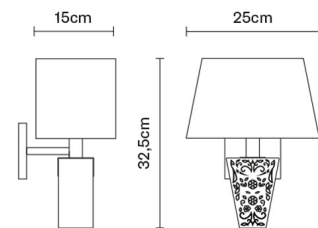

VICKY

D69D0301

Nicola Design

Description

Wall lamp with crystal diffusers and fabric lampshade. Polished chrome-plated finishes. Equipped with a double source of light.

Dimensions

Voltage

220-240V

Double switch

Not included accessories

Bulb

Weight Lamp

Net: 2.14 kg

Packaging

Gross weight: 2.79 kg
Volume: 0.035 m³
Number of boxes: 1

Specs