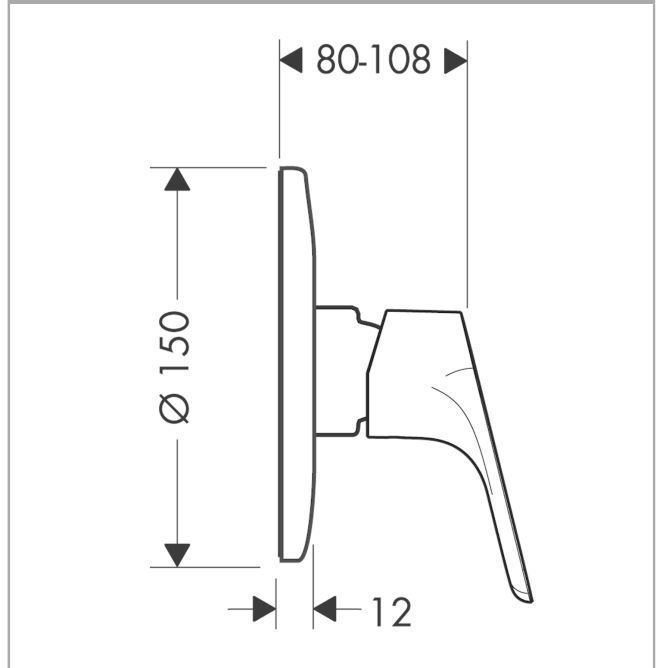

Focus

Single lever shower mixer for concealed installation

Surfaces: **Chrome** Article Number: **31967000**

Description

product features

- 1 function
- connection type: basic set
- maximum flow rate at 3 bar: 29 l/min
- min. operating pressure: 1 bar
- max. operating pressure: 10 bar

Product image

Scale drawing

Flowchart

Focus

Single lever shower mixer for concealed installation

Surfaces: **Chrome** Article Number: **31967000**

Exploded Drawing

Year of production: >04/15

Focus

Single lever shower mixer for concealed installation

Surfaces: **Chrome** Article Number: **31967000**

Spare part list

Year of production: >04/15

Pos.	Description	Article Number	Price	PU
1	handle	98532000	-	1
2	screw cover	96338000	-	1
3	escutcheon Ø 150 mm	96555000	-	1
4	cover cap	95433000	-	1
5	hollow screw	96065000	-	1
6	flange	96348000	-	1
7	seal	97737000	-	1
8	O-Ring 48x3	95508000	-	1
9	extension set 28 mm shower mixer	32698000	-	1
10	O-ring 12x1,5	98430000	-	1
11	O-ring 10x1,5	98123000	-	1
a	base body	13620180	-	1