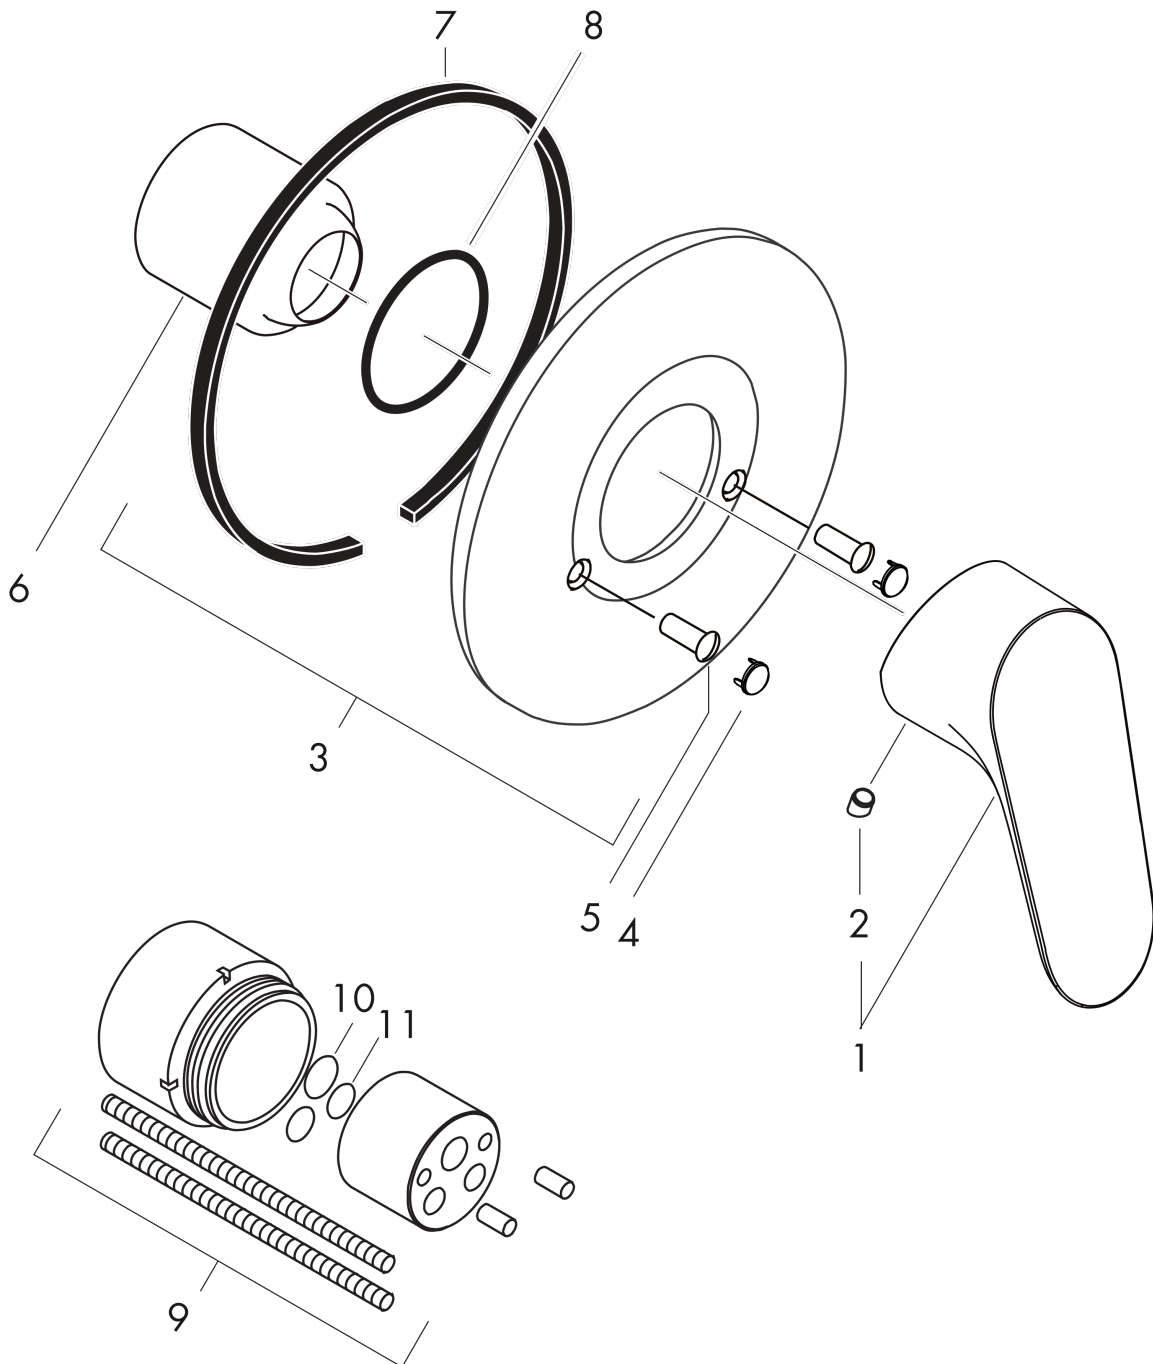

Focus

Single lever shower mixer for concealed installation

Surfaces: **Chrome** Article Number: **31967000**

Description

product features

- 1 function
- connection type: basic set
- maximum flow rate at 3 bar: 29 l/min
- min. operating pressure: 1 bar
- max. operating pressure: 10 bar

Product image

Scale drawing

Flowchart

Focus

Single lever shower mixer for concealed installation

Surfaces: **Chrome** Article Number: **31967000**

Exploded Drawing

Year of production: >04/15

Focus

Single lever shower mixer for concealed installation

Surfaces: **Chrome** Article Number: **31967000**

Spare part list

Year of production: >04/15

Pos.	Description	Article Number	Price	PU
1	handle	98532000	-	1
2	screw cover	96338000	-	1
3	escutcheon Ø 150 mm	96555000	-	1
4	cover cap	95433000	-	1
5	hollow screw	96065000	-	1
6	flange	96348000	-	1
7	seal	97737000	-	1
8	O-Ring 48x3	95508000	-	1
9	extension set 28 mm shower mixer	32698000	-	1
10	O-ring 12x1,5	98430000	-	1
11	O-ring 10x1,5	98123000	-	1
a	base body	13620180	-	1