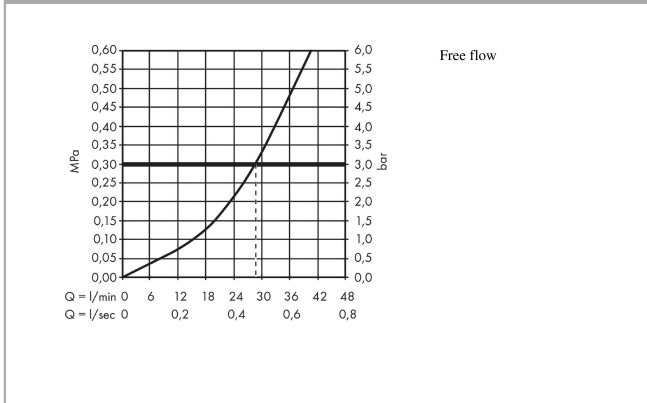

Focus

Single lever shower mixer for concealed installation

Surfaces: **Chrome** Article Number: **31967000**

Description

product features

- 1 function
- connection type: basic set
- maximum flow rate at 3 bar: 29 l/min
- min. operating pressure: 1 bar
- max. operating pressure: 10 bar

Product image

Scale drawing

Flowchart

Focus

Single lever shower mixer for concealed installation

Surfaces: **Chrome** Article Number: **31967000**

Exploded Drawing

Year of production: >04/15