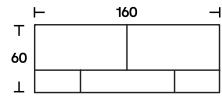

**Dimensions**

L 160  
D 60  
H 60

L 240  
D 60  
H 60

D 60  
H 60

**Finishes**

Top and doors available in glossy or matt lacquered finishes in the colors: white, SW white, linen, sand, clay, mustard yellow, brick red, burgundy, pink, dark green, navy blue, black; or in eucalyptus, black eucalyptus, dark stained walnut essence.  
Base: transparent methacrylate.