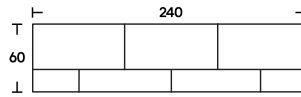

**Dimensions**

L 160  
D 60  
H 60

L 240  
D 60  
H 60

D 60  
H 60

**Finishes**

Top and doors available in glossy or matt lacquered finishes in the colors: white, SW white, linen, sand, clay, mustard yellow, brick red, burgundy, pink, dark green, navy blue, black; or in eucalyptus, black eucalyptus, dark stained walnut essence.  
Base: transparent methacrylate.