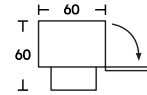

**Dimensions**

L 160  
D 60  
H 60

L 240  
D 60  
H 60

D 60  
H 60

**Finishes**

Top and doors available in glossy or matt lacquered finishes in the colors: white, SW white, linen, sand, clay, mustard yellow, brick red, burgundy, pink, dark green, navy blue, black; or in eucalyptus, black eucalyptus, dark stained walnut essence.  
Base: transparent methacrylate.