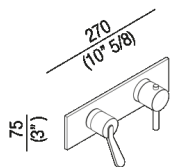

Thermostatic built-in mixer tap with three-way diverter

AFEZ023_

design Benedini Associati, 2018

Thermostatic built-in mixer tap with three-way diverter

Height: 7.5 cm 3" inches

Width: 27 cm 10" 5/8 inches