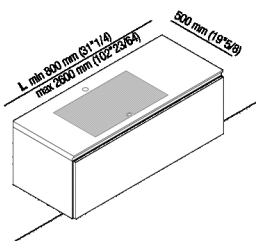

Top in support on the containers, with 1
 recess

ALELLM0CC1_

Benedini Associati, Diego Cisi, Andrés Jost,
 2015

Top to be positioned on the containers of the
 Lato programme, with recesses.

Finishes

-  White Carrara
-  Grey Carnico
-  Black Marquina
-  Green Alpi
-  Dark Emperador

Materials

-  Marble
-  Corian®

The Ell top is available in support on the containers of the Lato programme. The front edge is shaped to facilitate the opening of the drawers, while the side edges are vertical and they allow using the top in the niche. The countertop is made in Corian® white, Carrara white, Carnic gray or black Marquina. The recesses are freely positioned along the whole length of the top complying with the distances from the edges and those between the recesses and they are complete with grill. The basin is not fitted with drain. Designed for waste .MET0563 with .KIT0731 and concealed waste trap . PLA0456 or waste .MET0563 with bottle trap.

Note: Upon request, and after technical evaluation, other Corian® colours and types of marble are possible. It is available with a minimum length of 80 cm (31" 1/4) and a maximum length of 260 cm (102" 23/64).