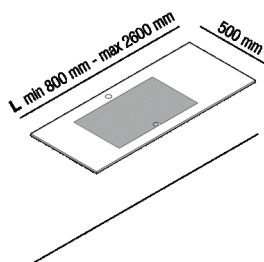

Self-bearing countertop, with 1 recess,
 provided with under-top brackets
 AELLNO_1

Benedini Associati, Diego Cisi, Andrés Jost,
 2015

Self-bearing washbasin countertop
 characterised by light touch and high
 configurability, with recesses.

Materiali

Marble

Corian®

The self-bearing countertop is supported by brackets fixed to the wall. The front edge is chamfered, while the short sides can be chamfered or straight for positioning in a corner or niche. The countertop is made of Corian® white marble (Glacier White) or Carrara white marble, Carnic gray, Marquina black, Alpi green or dark Emperador. The recesses are freely positioned along the whole length of the top complying with the distances from the edges and those between the recesses and they are complete with grill. The basin is not fitted with drain. Designed for waste .MET0569 with concealed waste trap .PLA0456. A wooden "X" non bearing additional side structure is available.

Note: Upon request, and after technical evaluation, other Corian® colours and types of marble are possible. It is available with a minimum length of 80 cm (31" 1/4) and a maximum length of 260 cm (102" 23/64).