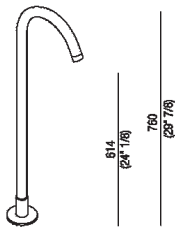

Floor standing bathtub spout.

ARUB140000_

design Benedini Associati, 2018

Finishes

-  Matt black painted
-  Matt white painted
-  Chrome

Materials

-  Brass

Floor standing bathtub spout. Flow and temperature regulation not managed. H 76 cm (29" 7/8)

Height: 76 cm 29" 7/8 inches