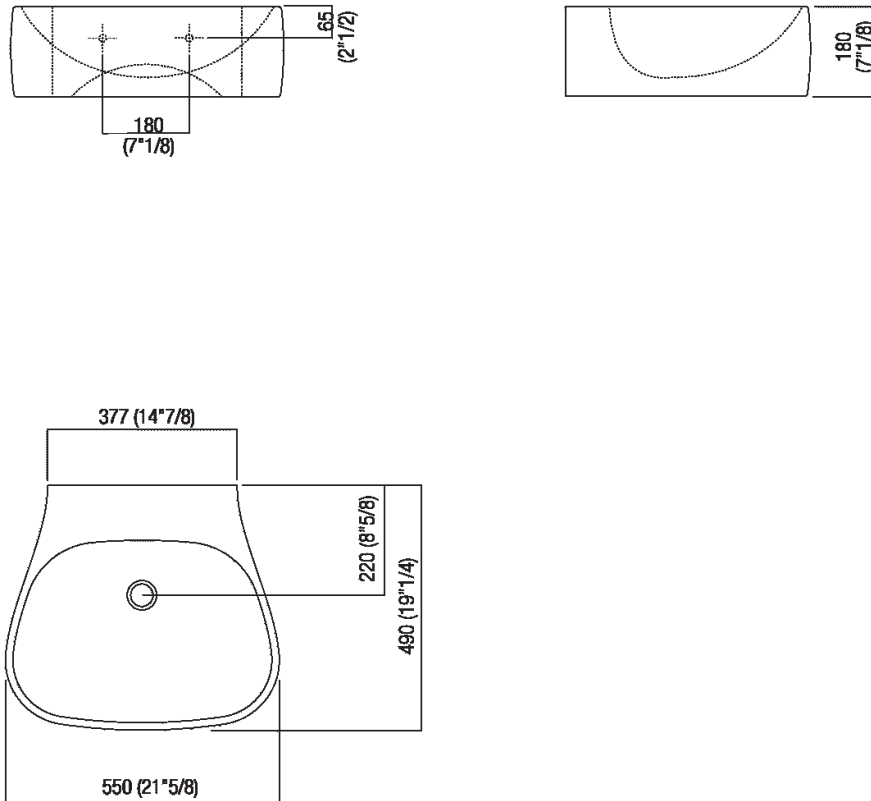

Independent washbasin without tap hole  
 ACER08950R\_

design Patricia Urquiola, 2004

Ceramic independent washbasin with soft yet  
 clean lines.

Shaped ceramic washbasin available in white, in two colours (with grey external surface RAL7021) or with grey floral motif. Supplied either with one, three or without tap holes; with overflow hole complete with polished stainless-steel overflow collar and fixing kit. Designed to take waste .MET0346P or .MET0562.

Height:	18 cm	7" 1/8 inches
Width:	55 cm	21" 5/8 inches
Weight:	20 kg	44 lbs
Depth:	49 cm	19" 1/4 inches
Capacity:	7.5 l	2 gal
Packaging:	52 x 62 x 26 cm	20" 4/8 x 24" 3/8 x 10" 2/8 inches
Total weight:	25 kg	55 lbs

**Finishes**

-  Glossy white
-  Matt white
-  White/dark grey

**Materials**

-  Ceramic

Main dimensions

Installation notes

Scarico per sifone a bottiglia  
Drain for bottle trap

\*h.consigliata / advised h.

Tap position, recommended height

**POSIZIONE RUBINETTERIA / TAP POSITION**

Altezza consigliata / Recommended height