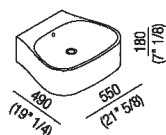

Independent washbasin without tap hole  
 ACER08950R\_

design Patricia Urquiola, 2004

Ceramic independent washbasin with soft yet  
 clean lines.

Shaped ceramic washbasin available in white, in two colours (with grey external surface RAL7021) or with grey floral motif. Supplied either with one, three or without tap holes; with overflow hole complete with polished stainless-steel overflow collar and fixing kit. Designed to take waste .MET0346P or .MET0562.

Height:	18 cm	7" 1/8 inches
Width:	55 cm	21" 5/8 inches
Weight:	20 kg	44 lbs
Depth:	49 cm	19" 1/4 inches
Capacity:	7.5 l	2 gal
Packaging:	52 x 62 x 26 cm	20" 4/8 x 24" 3/8 x 10" 2/8 inches
Total weight:	25 kg	55 lbs

**Finishes**

-  Glossy white
-  Matt white
-  White/dark grey

**Materials**

-  Ceramic

Main dimensions

Installation notes

Scarico per sifone a bottiglia  
Drain for bottle trap

\*h.consigliata / advised h.