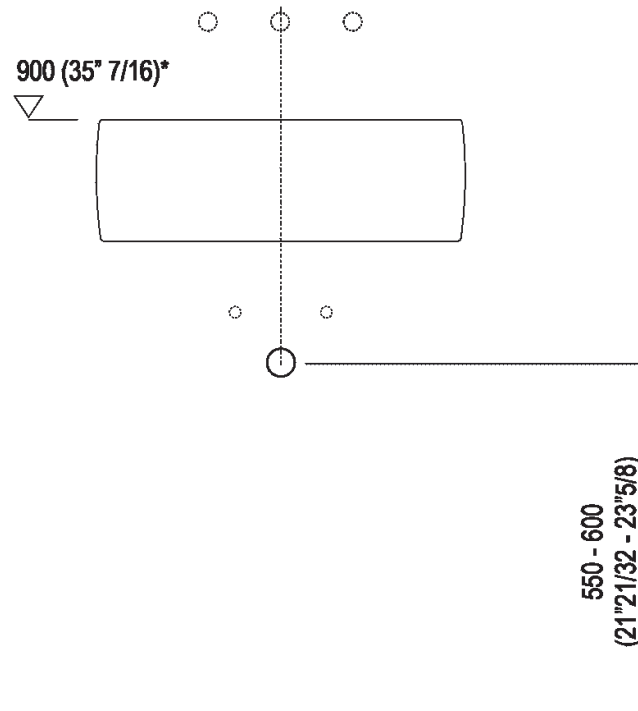

Independent washbasin without tap hole  
 ACER08950R\_

design Patricia Urquiola, 2004

Ceramic independent washbasin with soft yet  
 clean lines.

Shaped ceramic washbasin available in white, in two colours (with grey external surface RAL7021) or with grey floral motif. Supplied either with one, three or without tap holes; with overflow hole complete with polished stainless-steel overflow collar and fixing kit. Designed to take waste .MET0346P or .MET0562.

Height:	18 cm	7" 1/8 inches
Width:	55 cm	21" 5/8 inches
Weight:	20 kg	44 lbs
Depth:	49 cm	19" 1/4 inches
Capacity:	7.5 l	2 gal
Packaging:	52 x 62 x 26 cm	20" 4/8 x 24" 3/8 x 10" 2/8 inches
Total weight:	25 kg	55 lbs

**Finishes**

-  Glossy white
-  Matt white
-  White/dark grey

**Materials**

-  Ceramic

Main dimensions

Installation notes

Scarico per sifone a bottiglia  
Drain for bottle trap

\*h.consigliata / advised h.

Tap position, recommended height

**POSIZIONE RUBINETTERIA / TAP POSITION**

Altezza consigliata / Recommended height