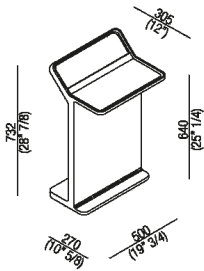

Towel holder / shelf

ACOM0509Z

Benedini Associati, 2009

Floor standing extra to be placed near a bathtub or washbasin.

Finishes

White

Materials

Exmar

Freestanding element in white Exmar with towel holder and shelf to be placed near a bathtub or washbasin.

| | | |
|---------|---------|----------------|
| Height: | 73.2 cm | 28" 7/8 inches |
| Width: | 50 cm | 19" 3/4 inches |
| Depth: | 30.5 cm | 12" inches |

Main dimensions