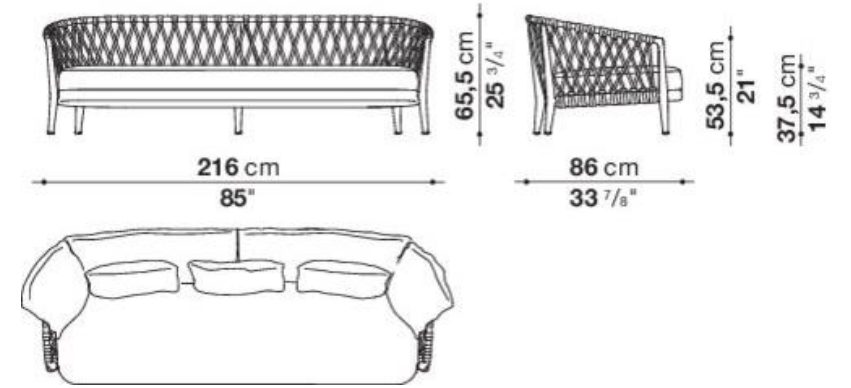

DIMENSIONS

ALLURE O' OUTDOOR TABLE

ERICA DINING CHAIRS

ERICA 19' OUTDOOR SOFA

FLAIR O' OUTDOOR CHAIR

ALLURE O' OUTDOOR SQUARED TABLE

CRINOLINE OUTDOOR ARMCHAIR