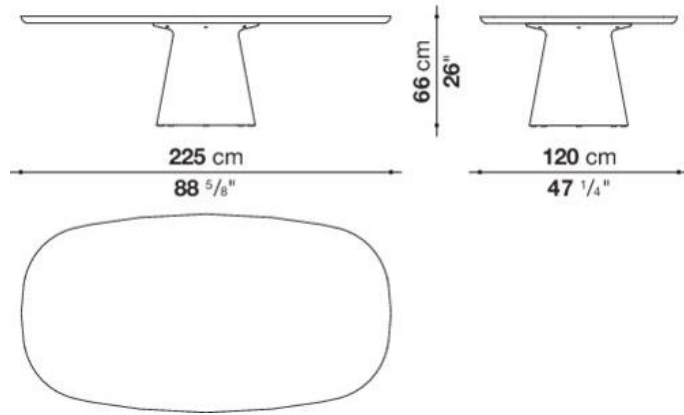

DIMENSIONS

ALLURE O' OUTDOOR TABLE

ERICA DINING CHAIRS

ERICA 19' OUTDOOR SOFA

FLAIR O' OUTDOOR CHAIR

ALLURE O' OUTDOOR SQUARED TABLE

CRINOLINE OUTDOOR ARMCHAIR