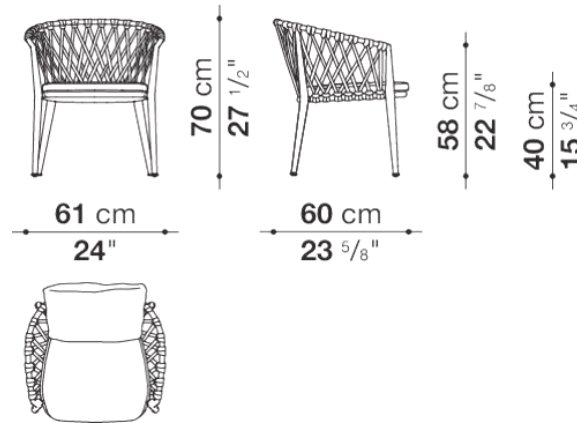

Setting: \$58,575.00
Setting price excludes Twist Carpet
(TW250_0832B - \$12,245.00)

Erica Chairs (QTY 2)
\$4,215.00

Erica'19 Sofa
\$22,835.00

Allure O' Table
\$27,310.00

\$9,470.00
Crinoline Outdoor Armchair

DIMENSIONS

ALLURE O' OUTDOOR TABLE

ERICA DINING CHAIRS

ERICA 19' OUTDOOR SOFA

FLAIR O' OUTDOOR CHAIR

ALLURE O' OUTDOOR SQUARED TABLE

CRINOLINE OUTDOOR ARMCHAIR