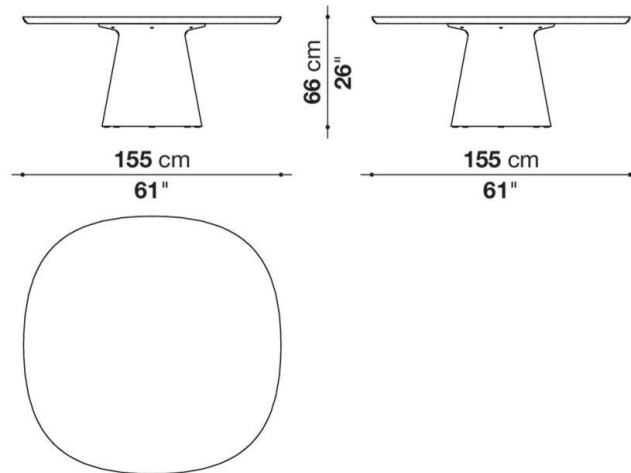

DIMENSIONS

ALLURE O' OUTDOOR TABLE

ERICA DINING CHAIRS

ERICA 19' OUTDOOR SOFA

FLAIR O' OUTDOOR CHAIR

ALLURE O' OUTDOOR SQUARED TABLE

CRINOLINE OUTDOOR ARMCHAIR