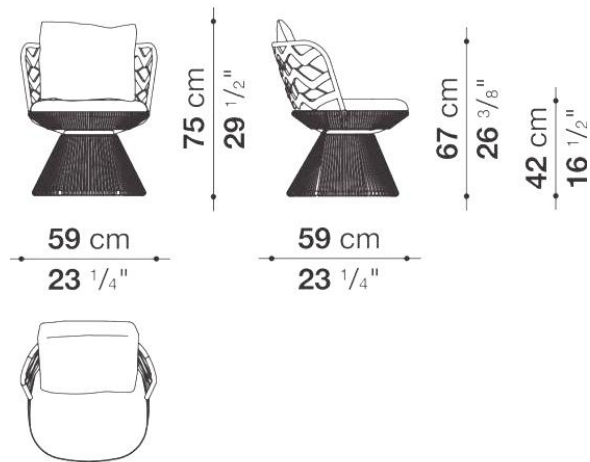

DIMENSIONS

ALLURE O' OUTDOOR TABLE

ERICA DINING CHAIRS

ERICA 19' OUTDOOR SOFA

FLAIR O' OUTDOOR CHAIR

ALLURE O' OUTDOOR SQUARED TABLE

CRINOLINE OUTDOOR ARMCHAIR