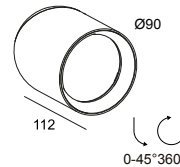

WHITE 30511 9235 W

 [View on website](#)

General info

LOCATION	indoor
INSTALLATION	Ceiling Surface mounted
INGRESS PROTECTION	IP20
WEIGHT (KG)	0.6
ADJUSTABILITY	0° to 45° swiveling, 360° rotatable
INFORMATION	LENS FL-36° INCL.DIMMABLE POWER SUPPLY

19810 0170 W SPY 90 TUBE W

Notes: