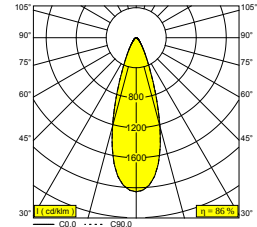

WHITE 30511 9235 W

 [View on website](#)

General info

LOCATION	indoor
INSTALLATION	Ceiling Surface mounted
INGRESS PROTECTION	IP20
WEIGHT (KG)	0.6
ADJUSTABILITY	0° to 45° swiveling, 360° rotatable
INFORMATION	LENS FL-36° INCL.DIMMABLE POWER SUPPLY