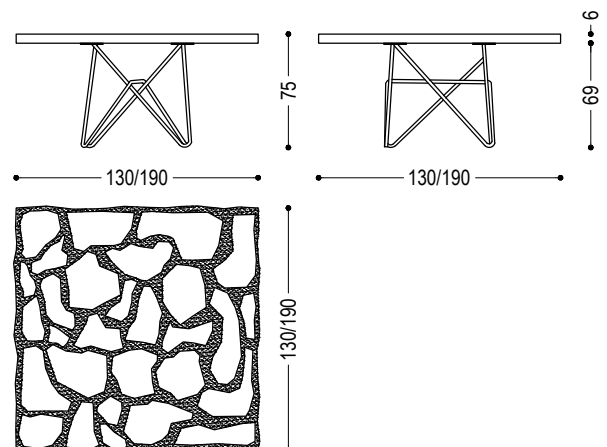

Reinterpretation of the original project that proposes the top developed in square rather than in round shape. Top in solid Kauri and resin, stylized symbol of the Earth: the wood pieces represent the continents and the resin parts the oceans. Base in dark iron, with tubular section and visible weld joints.

**STANDARD VERSION:** TOP MADE OF KAURI BLOCKS (A10) AND TRANSPARENT RESIN; DARK IRON BASE WITH TUBULAR SECTION AND VISIBLE WELDING, OILED (A1) - INCLUDED IN THE KAURI SLAB PRICE

CODE	SIZE	A10
EARTH SQUARE 1	W.130 x D.130 x H.75	■
EARTH SQUARE 2	W.140 x D.140 x H.75	■
EARTH SQUARE 3	W.160 x D.160 x H.75	■
EARTH SQUARE 4	W.180 x D.180 x H.75	■
EARTH SQUARE 5	W.190 x D.190 x H.75	■

*Kauri top drawing for illustrative purposes only*