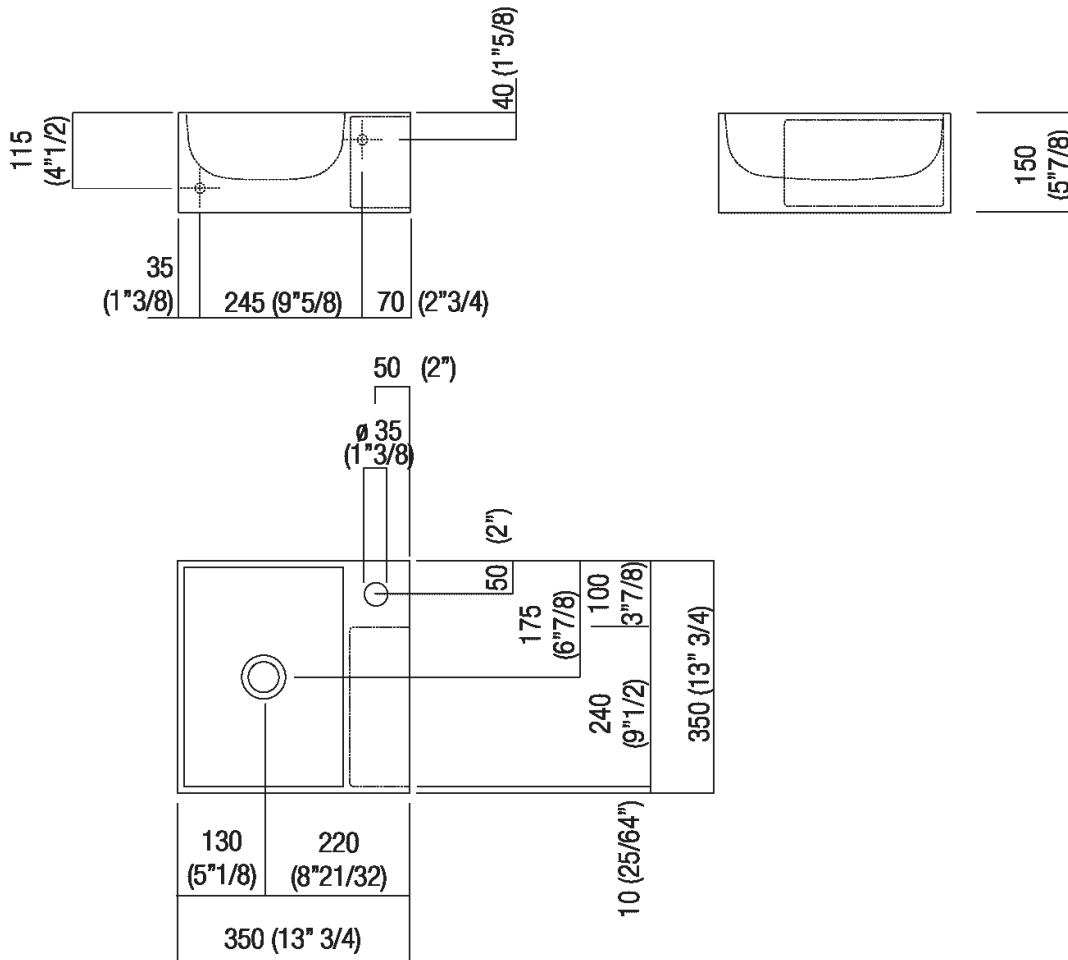

Independent washbasin with tap holes, with side storage shelf
 ACER09951RZ

Benedini Associati, 2010

White Cristalplant® biobased washbasin with compact dimensions.

Finishes

White

Materials

Cristalplant® biobased

White Cristalplant® biobased square handbasin, available with or without tap hole, without overflow. Fixing kit included. Model with side storage shelf also available. Designed for waste .MET0563.

Height:	15 cm	5" 7/8 inches
Width:	35 cm	13" 3/4 inches
Weight:	8 kg	17 lbs
Depth:	35 cm	13" 3/4 inches
Packaging:	40 x 40 x 20 cm	15" 6/8 x 15" 6/8 x 7" 7/8 inches
Total weight:	11 kg	24 lbs

Main dimensions

Installation notes

Scarico per sifone a bottiglia
Drain for bottle trap

***h.consigliata / advised h.**

Installation notes

Scarico per sifone ad incasso
Drain for concealed waste trap

***h.consigliata / advised h.**

Installation notes

Scarico per sifone ad incasso e piletta con canotto fisso
Drain for concealed waste trap with not adjustable pipe

***h.consigliata / advised h.**