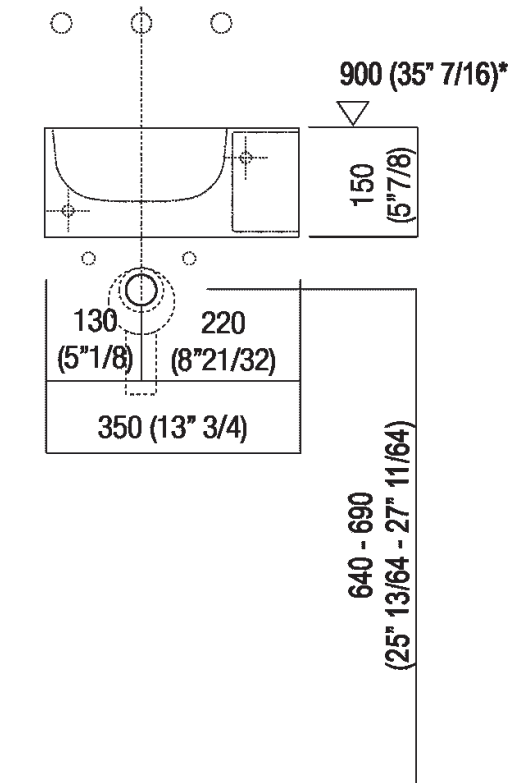

White Cristalplant® biobased square handbasin, available with or without tap hole, without overflow. Fixing kit included. Model with side storage shelf also available. Designed for waste .MET0563.

Height:	15 cm	5" 7/8 inches
Width:	35 cm	13" 3/4 inches
Weight:	8 kg	17 lbs
Depth:	35 cm	13" 3/4 inches
Packaging:	40 x 40 x 20 cm	15" 6/8 x 15" 6/8 x 7" 7/8 inches
Total weight:	11 kg	24 lbs

Main dimensions

Installation notes

Scarico per sifone a bottiglia
Drain for bottle trap

***h.consigliata / advised h.**

Installation notes

Scarico per sifone ad incasso
Drain for concealed waste trap

***h.consigliata / advised h.**

Installation notes

Scarico per sifone ad incasso e piletta con canotto fisso
Drain for concealed waste trap with not adjustable pipe

***h.consigliata / advised h.**