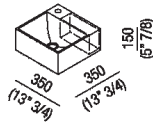

Independent washbasin with tap holes, with side storage shelf
 ACER09951RZ

Benedini Associati, 2010

White Cristalplant® biobased washbasin with compact dimensions.

Finishes

White

Materials

Cristalplant® biobased

White Cristalplant® biobased square handbasin, available with or without tap hole, without overflow. Fixing kit included. Model with side storage shelf also available. Designed for waste .MET0563.

Height:	15 cm	5" 7/8 inches
Width:	35 cm	13" 3/4 inches
Weight:	8 kg	17 lbs
Depth:	35 cm	13" 3/4 inches
Packaging:	40 x 40 x 20 cm	15" 6/8 x 15" 6/8 x 7" 7/8 inches
Total weight:	11 kg	24 lbs