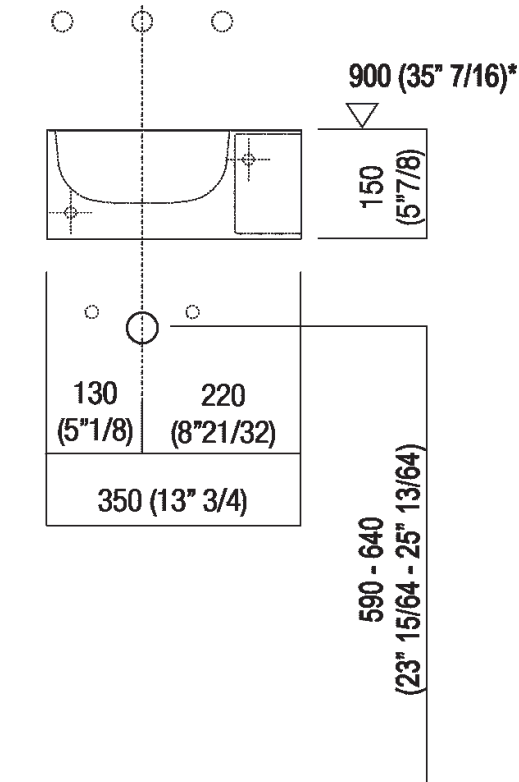

White Cristalplant® biobased square handbasin, available with or without tap hole, without overflow. Fixing kit included. Model with side storage shelf also available. Designed for waste .MET0563.

Height:	15 cm	5" 7/8 inches
Width:	35 cm	13" 3/4 inches
Weight:	8 kg	17 lbs
Depth:	35 cm	13" 3/4 inches
Packaging:	40 x 40 x 20 cm	15" 6/8 x 15" 6/8 x 7" 7/8 inches
Total weight:	11 kg	24 lbs

Main dimensions

Installation notes

Scarico per sifone a bottiglia
Drain for bottle trap

***h.consigliata / advised h.**

Installation notes

Scarico per sifone ad incasso
Drain for concealed waste trap

***h.consigliata / advised h.**