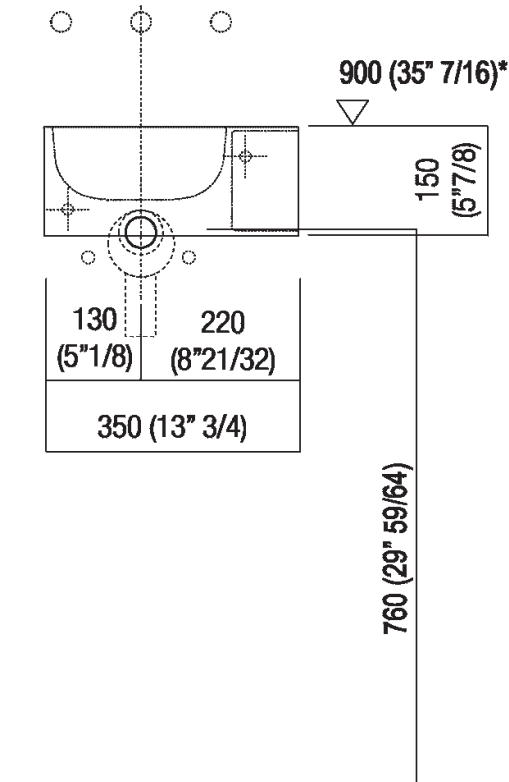

White Cristalplant® biobased square handbasin, available with or without tap hole, without overflow. Fixing kit included. Model with side storage shelf also available. Designed for waste .MET0563.

Height:	15 cm	5" 7/8 inches
Width:	35 cm	13" 3/4 inches
Weight:	8 kg	17 lbs
Depth:	35 cm	13" 3/4 inches
Packaging:	40 x 40 x 20 cm	15" 6/8 x 15" 6/8 x 7" 7/8 inches
Total weight:	11 kg	24 lbs

Main dimensions

Installation notes

Scarico per sifone a bottiglia
Drain for bottle trap

***h.consigliata / advised h.**

Installation notes

Scarico per sifone ad incasso
Drain for concealed waste trap

***h.consigliata / advised h.**

Installation notes

Scarico per sifone ad incasso e piletta con canotto fisso
Drain for concealed waste trap with not adjustable pipe

***h.consigliata / advised h.**